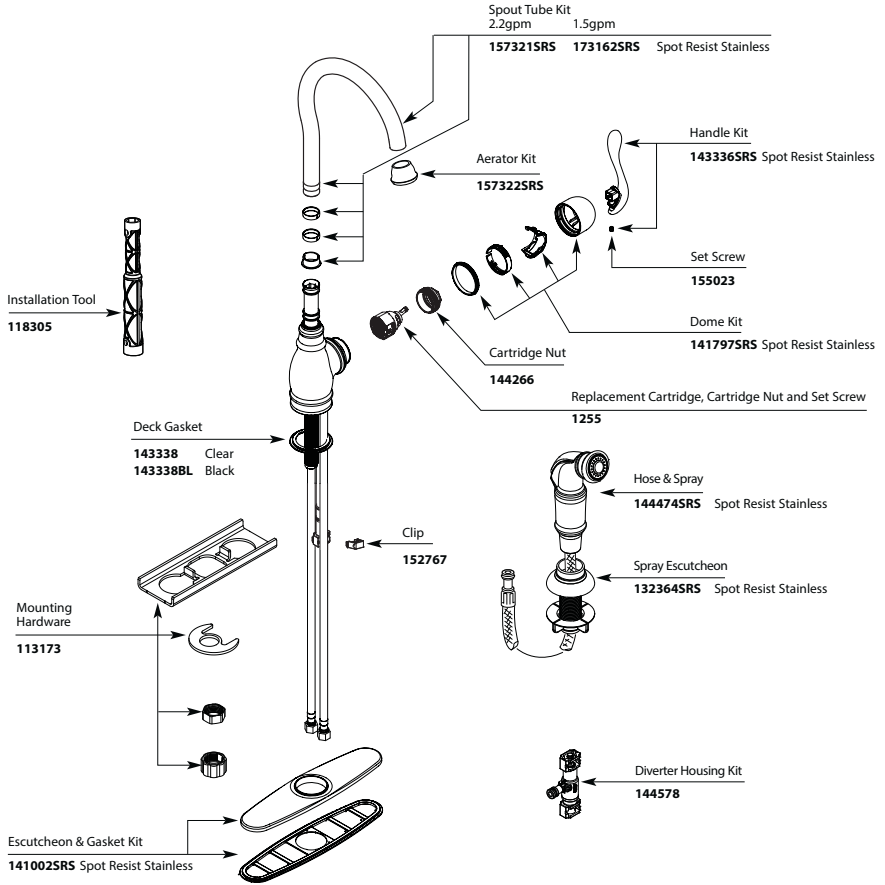

Anabelle™
Single-Handle Kitchen Faucet

MODEL	TYPE	FINISH
87650SRS	Lever	Spot Resist Stainless