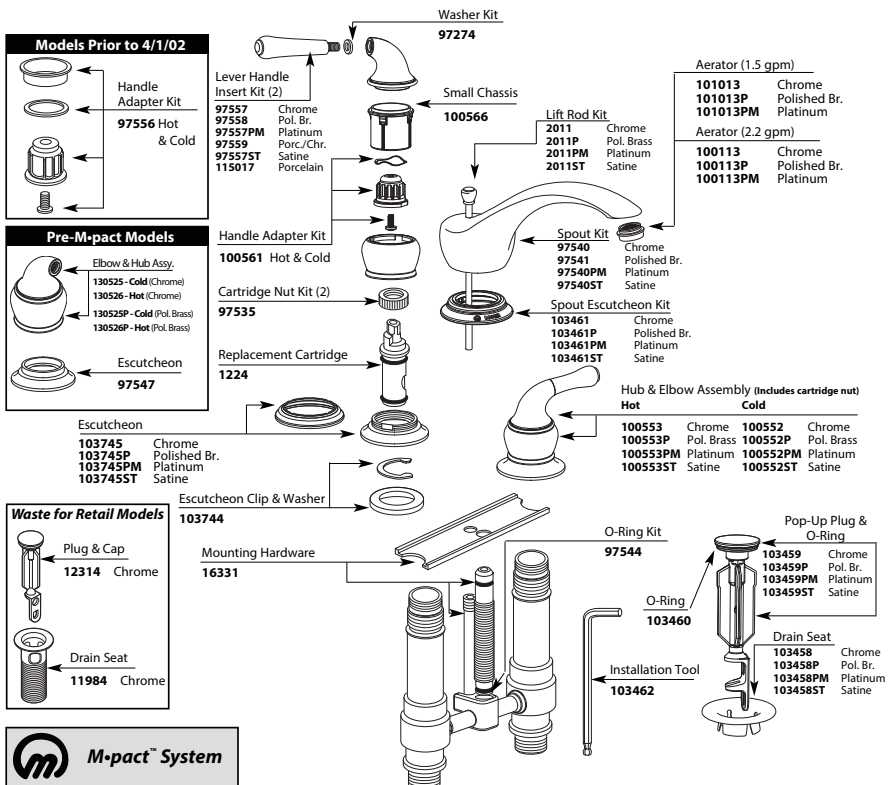

**MONTICELLO®
Two-Handle Lavatory Faucet**

MODEL	HANDLE	FINISH	MODEL	HANDLE	FINISH	MODEL	HANDLE	FINISH
T4560	Lever	Chrome	DISCONTINUED SKUS			DISCONTINUED SKUS		
T4560CP	Lever	Chrome/Pol. Brass	RT4560/A4560	Lever	Chrome	R4560	Lever	Chrome
T4560PC	Lever	Chrome/Porcelain	RT4560P/A4560P	Lever	Polished Brass	R4560BP	Lever	Black Opal™
T4560P	Lever	Polished Brass	RT4560PM/A4560PM	Lever	Platinum	R4560CG	Lever	Classic Gold
T4560PM	Lever	Platinum	RT4560ST/A4560ST	Lever	Satine™	R4560P	Lever	Chrome/Pol. Brass
T4560PMC	Lever	Platinum/Chrome	T4560STP	Lever	Satine/Pol. Brass	R4560PM	Lever	Platinum
T4560ST	Lever	Satine	T4560W	Lever	Glacier	R4560ST	Lever	Satine™
84220	Lever	Chrome	84220PM	Lever	Platinum/ Chrome	RT4560CG/A4560CG	Lever	Classic Gold
84226	Lever	Chrome/Pol. Brass	84224	Lever	Chrome/Porcelain	RT4560BP/A4560BP	Lever	Black Opal™
			84230	Lever	Polished Brass	84220W	Lever	Glacier
			84230PM	Lever	Platinum/Pol. Brass	84222	Lever	Chrome
			84230ST	Lever	Satine™/Pol. Brass	84232	Lever	Pol. Brass
			84232ST	Lever	Satine™	84234	Lever	Pol.Brass/Porcelain