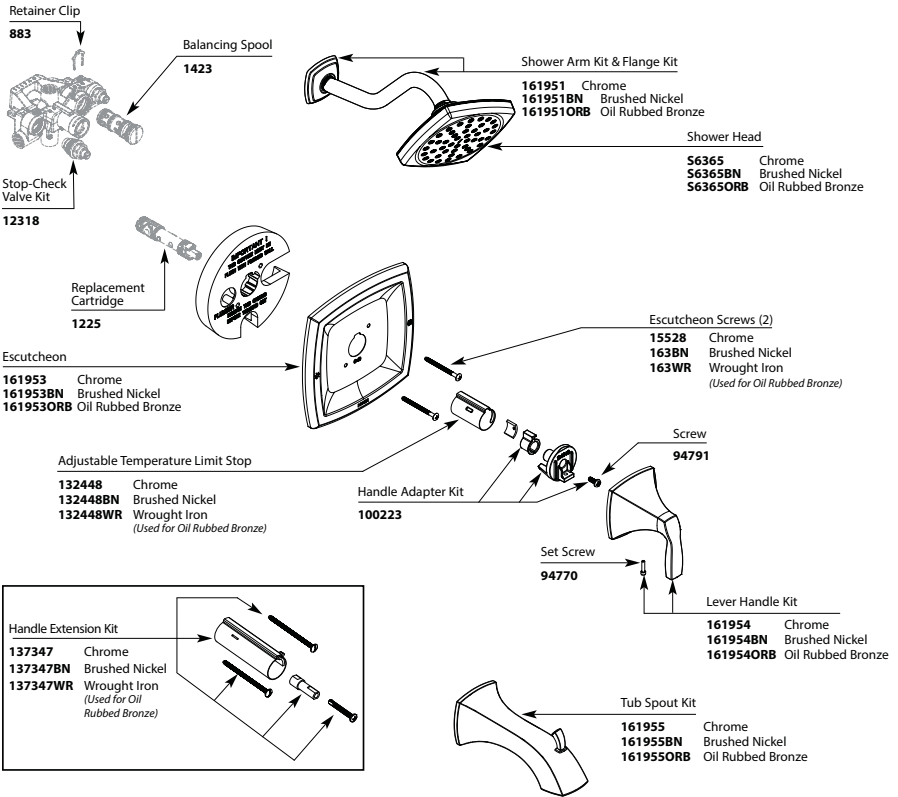

Valve Trim			Shower Only			Tub & Shower		
MODEL	HANDLE	FINISH	MODEL	HANDLE	FINISH	MODEL	HANDLE	FINISH
T3691	Lever	Chrome	T3692	Lever	Chrome	T3693	Lever	Chrome
T3691BN	Lever	Brushed Nickel	T3692BN	Lever	Brushed Nickel	T3693BN	Lever	Brushed Nickel
T3691ORB	Lever	Oil Rubbed Bronze	T3692ORB	Lever	Oil Rubbed Bronze	T3693ORB	Lever	Oil Rubbed Bronze
			T3692NH	Lever	Chrome	T3693NH	Lever	Chrome
			T3692NHN	Lever	Brushed Nickel	T3693NHN	Lever	Brushed Nickel
			T3692NHORB	Lever	Oil Rubbed Bronze	T3693NHORB	Lever	Oil Rubbed Bronze

*All models include a 2.5 gpm showerhead except those with NH suffix, No Showerhead