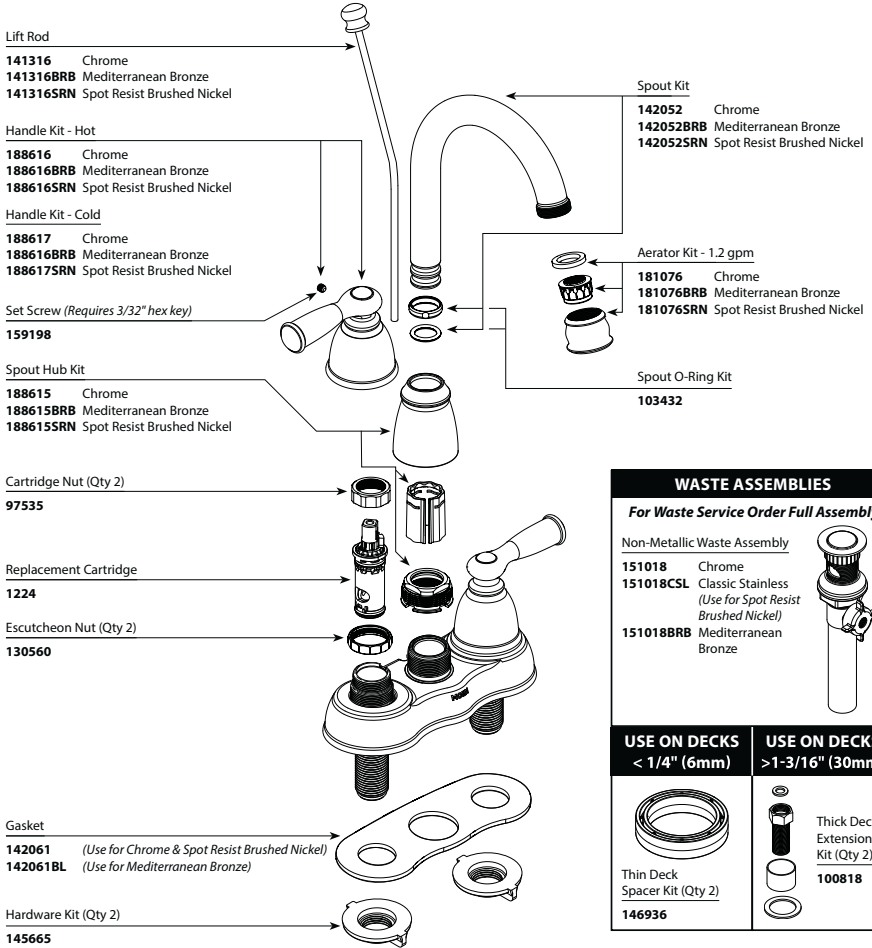

BANBURY®		
Two Handle Centerset Lavatory Faucet		
MODEL	FINISH	NOTES
WS84913	Chrome	Non-Metallic Waste
WS84913BRB	Mediterranean Bronze	Non-Metallic Waste
WS84913SRN	Spot Resist Brushed Nickel	Non-Metallic Waste

WASTE ASSEMBLIES	
For Waste Service Order Full Assembly	
Non-Metallic Waste Assembly	
151018 Chrome	
151018CSL Classic Stainless (Use for Spot Resist Brushed Nickel)	
151018BRB Mediterranean Bronze	
USE ON DECKS < 1/4" (6mm)	USE ON DECKS > 1-3/16" (30mm)
  Thin Deck Spacer Kit (Qty 2) 146936	 Thick Deck Extension Kit (Qty 2) 100818