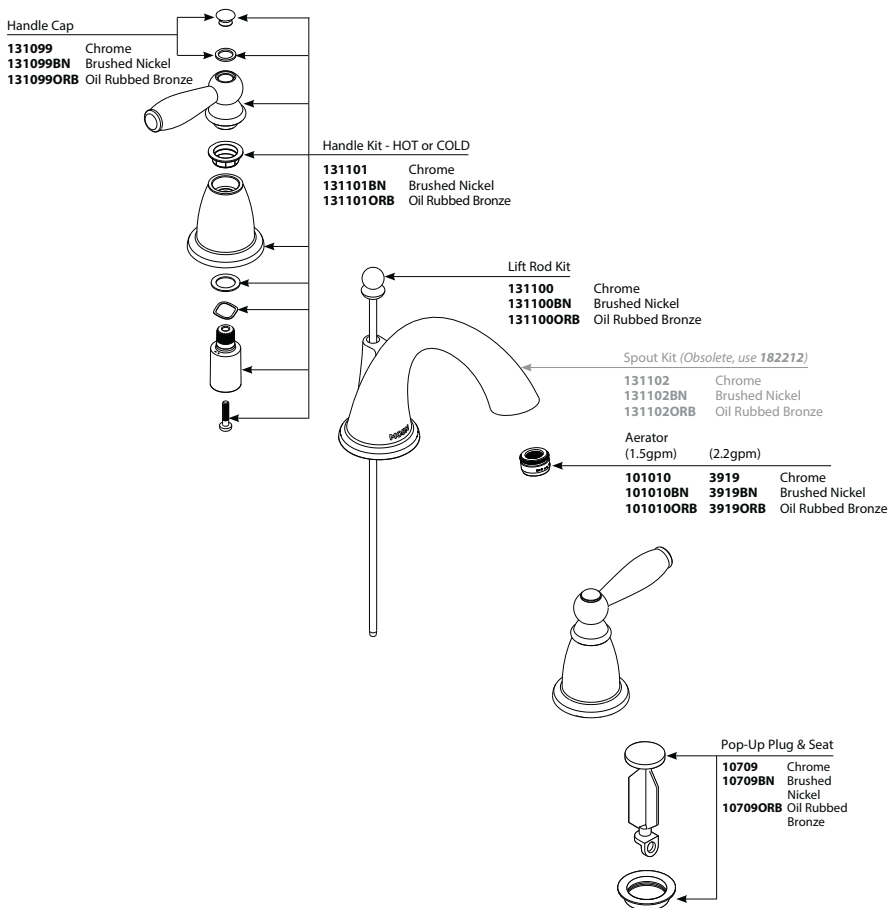

BRANTFORD™

Two-Handle Widespread Lavatory Faucet Trim

MODEL	HANDLE	FINISH
T6620	Lever	Chrome
T6620BN	Lever	Brushed Nickel
T6620ORB	Lever	Oil Rubbed Bronze