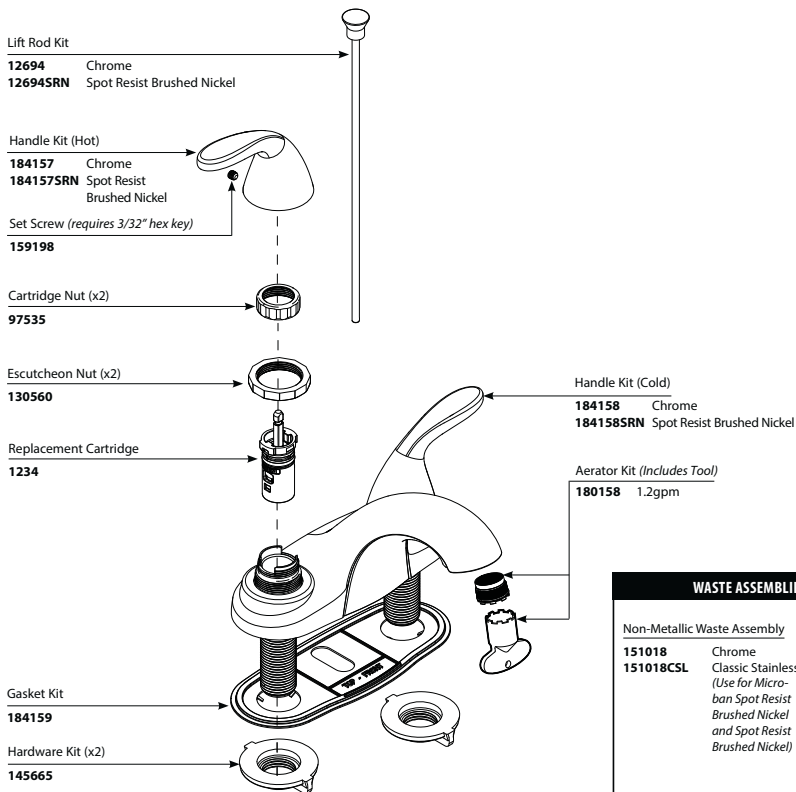

- Lift Rod Kit
- 131100** Chrome
 - 131100BN** Brushed Nickel
 - 131100ORB** Oil Rubbed Bronze

- Cartridge Nut (x2)
97535

- Replacement Cartridge
1224

- Pop-up Plug & Seat
- 10709** Chrome
 - 10709BN** Brushed Nickel
 - 10709ORB** Oil Rubbed Bronze

- Aerator (1.2gpm) (2.2gpm)
- 181066** Chrome
 - 181066BN** Brushed Nickel
 - 181066ORB** Oil Rubbed Bronze
 - 3919** Chrome
 - 3919BN** Brushed Nickel
 - 3919ORB** Oil Rubbed Bronze

- Gasket
128869

- Hardware Package
13678

Adler™
Two Handle Lavatory Faucet

<u>MODEL</u>	<u>TYPE</u>	<u>FINISH</u>
84603	Lever	Chrome
84603SRN	Lever	Spot Resist Brushed Nickel

WASTE ASSEMBLIES	
<p>Non-Metallic Waste Assembly 151018 Chrome 151018CSL Chrome Stainless (Use for Microban Spot Resist Brushed Nickel and Spot Resist Brushed Nickel)</p>	
<p>USE ON DECKS < 1/4" (6mm)</p> <p>Thin Deck Spacer Kit (Qty 2) 146936</p>	<p>USE ON DECKS > 1-3/16" (30mm)</p> <p>Thick Deck Extension Kit (Qty 2) 100818</p>