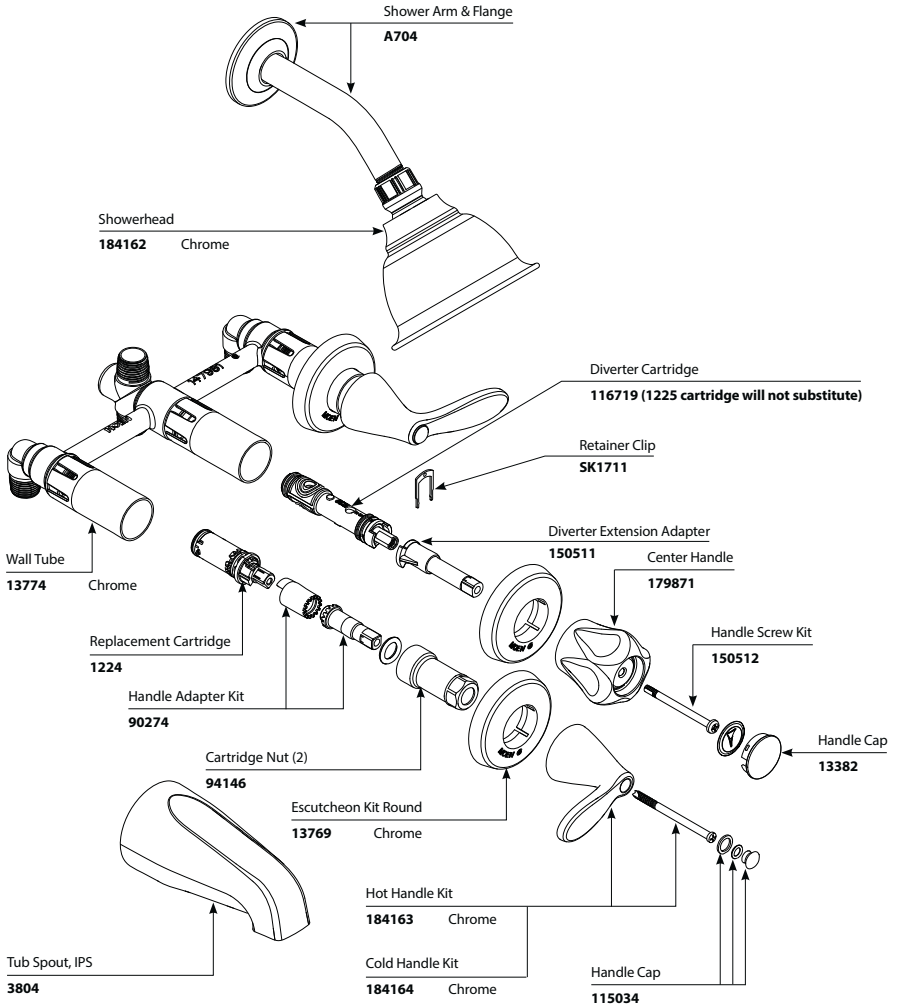

Adler™
Three-Handle Tub/Shower Valve

<u>MODEL</u>	<u>TYPE</u>	<u>FINISH</u>
82663	Lever	Chrome