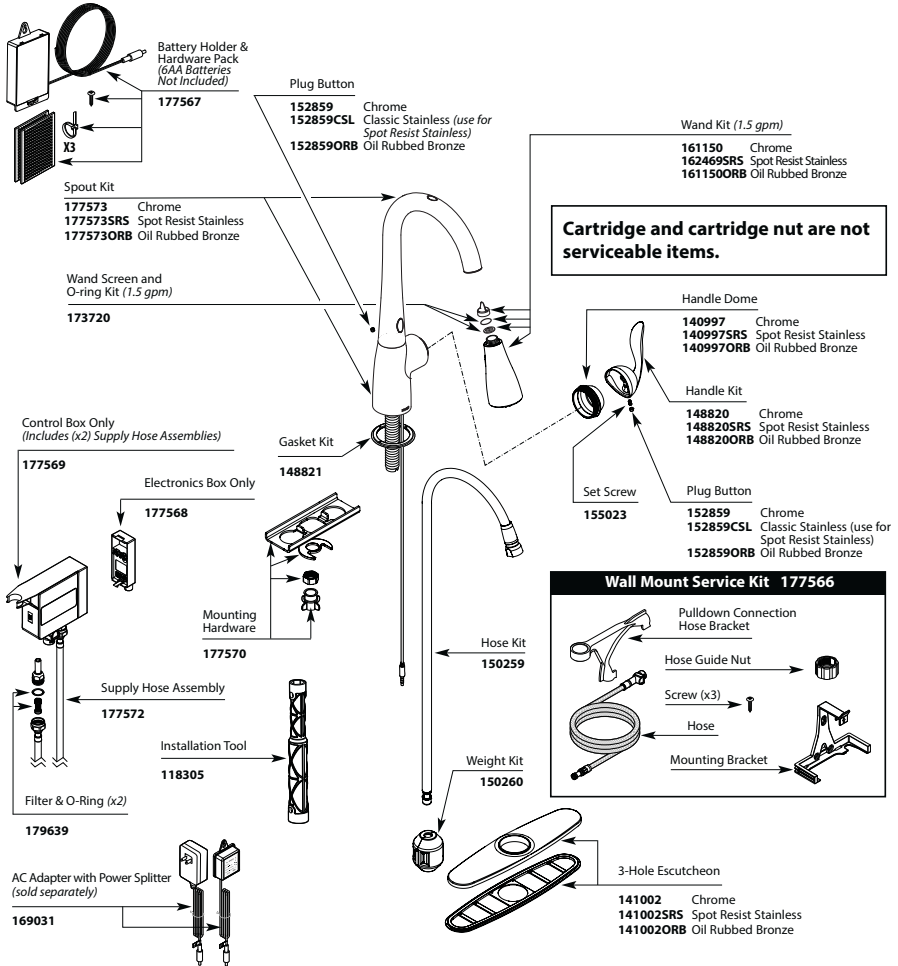

ARBOR™ with MOTIONSENSE™
Hands-Free, Single-Handle High Arc
Pulldown Kitchen Faucet

<u>MODELS</u>	<u>FINISH</u>
7594EC	Chrome
7594ESRS	Spot Resist Stainless
7594EORB	Oil Rubbed Bronze