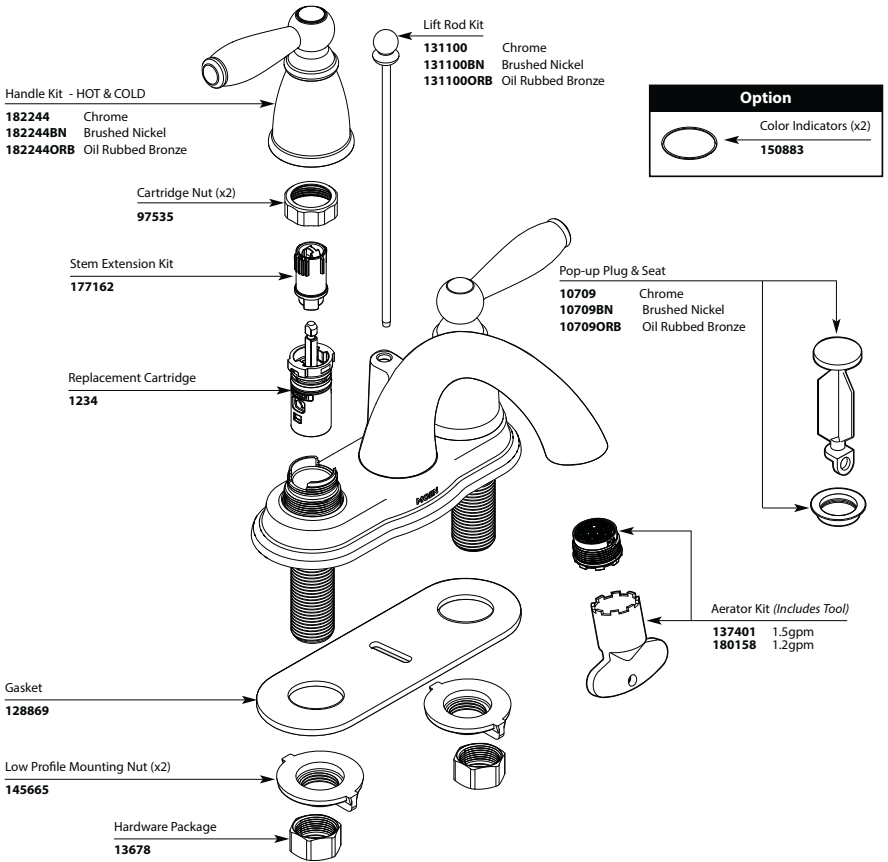

BRANTFORD™
4" Lavatory Faucet
with Metal Waste Assembly

MODEL	FINISH
6610	Chrome <i>(Feb. 2015)</i>
6610BN	Brushed Nickel <i>(Dec. 2014)</i>
6610ORB	Oil Rubbed Bronze <i>(Oct. 2014)</i>
66610	Chrome (Bulk) <i>(Feb. 2015)</i>