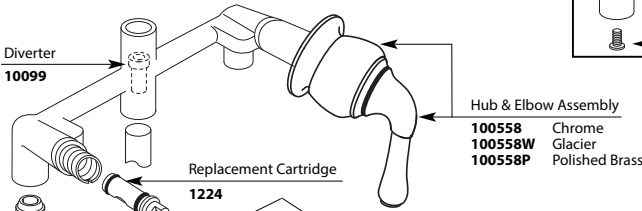

**MONTICELLO®
Two-Handle Tub/Shower Valve**

<u>Trim Only</u> MODEL	<u>Tub & Shower</u> MODEL FINISH		<u>Shower Only</u> MODEL
DISCONTINUED SKUS	2594	Chrome	2592CP
2590C	2594CP	Chrome/Pol. Brass	
2590W	2594P	Pol. Brass	
	82206	Chrome/Pol. Brass	
	82200	Chrome	2592
	82204	Chrome/Porcelain	2592P
	82200W	Glacier