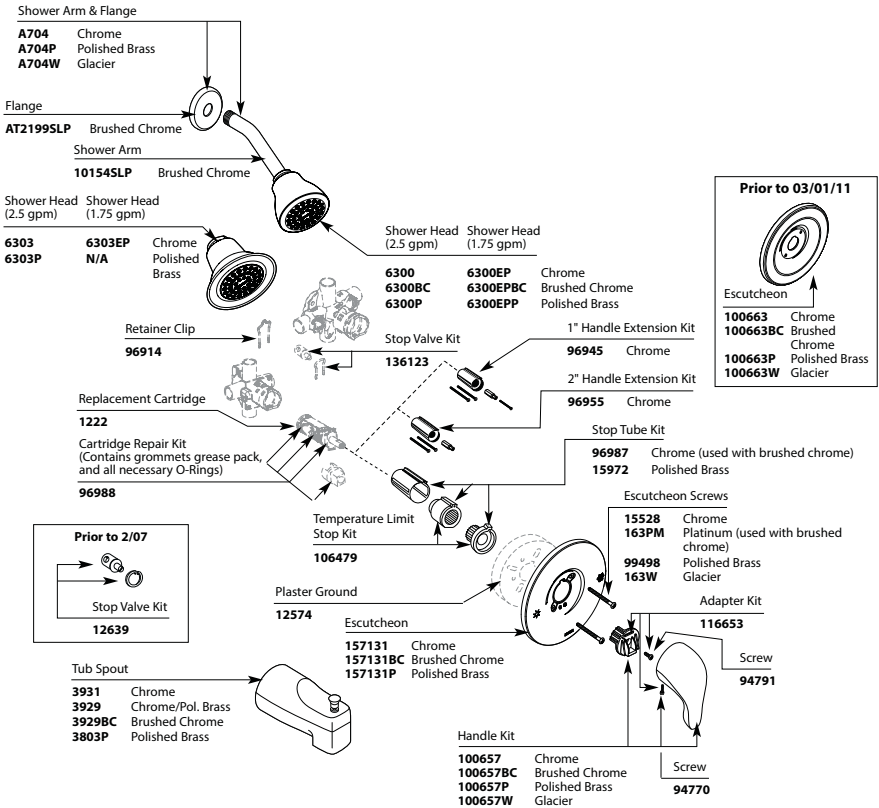

CHATEAU® Posi-Temp® Single-Handle Tub/Shower Valve

Valve Trim		Shower Only*		Tub/Shower*	
MODEL	w/stops	MODEL	w/stops	MODEL	w/stops
L2352‡	Chrome no	L2362‡	Chrome yes	L2353‡	Chrome no
L2361‡	Chrome yes	TL102	Chrome --	L2353P‡	Polished Brass --
TL181	Chrome --	TL102BC	Brushed Chrome --	L2363‡	Chrome yes
TL181BC	Brushed Chrome --	TL182	Chrome --	TL103	Chrome --
		TL182BC	Brushed Chrome --	TL103BC	Brushed Chrome --
		TL182P	Polished Brass --	TL183	Chrome --
		TL182EP	Chrome --	TL183BC	Brushed Chrome --
		TL182EPBC	Brushed Chrome --	TL183P	Polished Brass --
		TL182NH	Chrome --	TL183EP	Chrome --
		TL182NHBC	Brushed Chrome --	TL183EPBC	Brushed Chrome --
				TL183NH	Chrome --
				TL183NHBC	Brushed Chrome --
				TL188	Chrome --

‡ denotes valve is included with these models
* All models include 2.5 gpm showerhead except those with EP suffix (1.75 gpm showerhead) or those with NH suffix (no showerhead)

DISCONTINUED SKUS

2300	2325	2370	L2351	L2357	TL181P	TL183CP
2300P	2325P	2375	L2352P	L2357P	TL181W	TL183W
2320	2339	2375P	L2352W	L2364	TL182CP	TL191
2320P	2339P	2389	L2353W	L2364P	TL182W