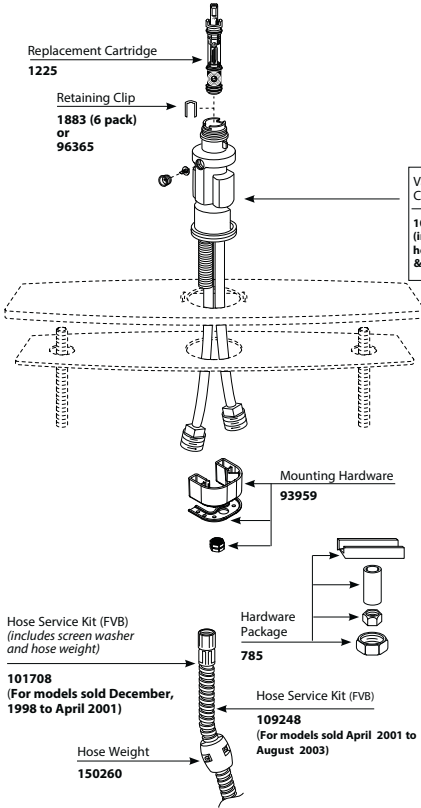

**OneTouch™
Valve Bodies/Below Deck Parts**

OLD STYLE VALVE BODY (Cast)

Models Prior to 1/99