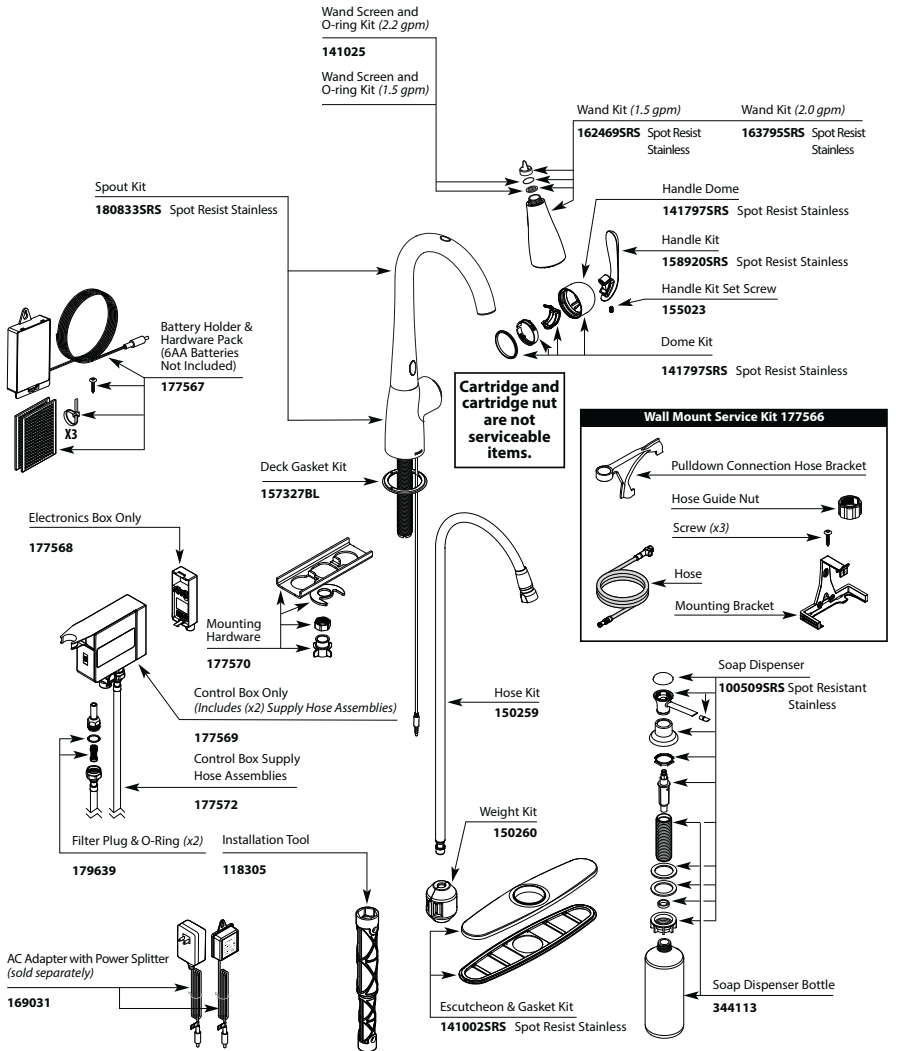

Haysfield™ with MOTIONSENSE™
Hands-Free, Single-Handle High Arc
Pulldown Kitchen Faucet
MODEL 87350ESRS **FINISH** Spot Resist Stainless