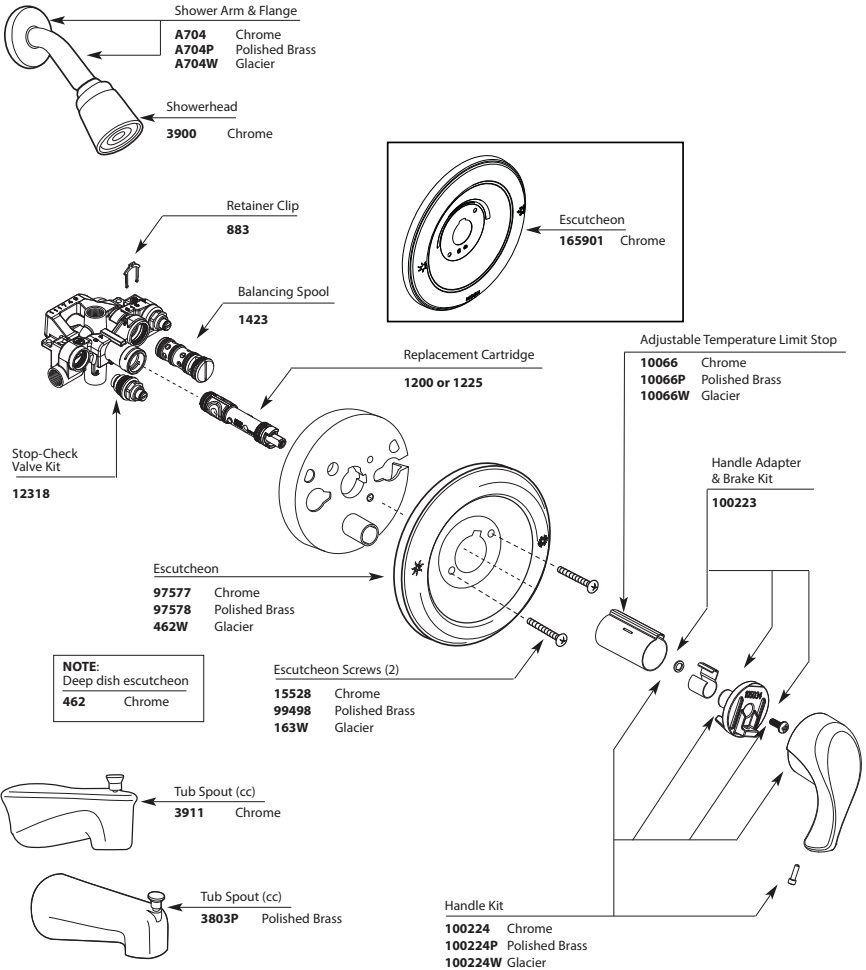

LEGEND® MOENTROL®					
Valve Trim		Shower Only		Tub & Shower	
MODEL	FINISH	MODEL	FINISH	MODEL	FINISH
TL170	Chrome	L3175	Chrome	L3189	Chrome
L3170	Chrome			TL172	Chrome
DISCONTINUED SKUS					
TL170CP	Chrome/Pol. Brass	TL171	Chrome	TL172CP	Chrome/Pol. Brass
TL170P	Polished Brass	TL171CP	Chrome/Pol. Brass	TL172P	Polished Brass
TL170W	Glacier	TL171P	Polished Brass	TL172W	Glacier
L3150	Chrome	TL171W	Glacier	L3169	Chrome
L3155	Chrome	L3175P	Polished Brass	L3189P	Polished Brass
L3170P	Polished Brass	L3175W	Glacier	L3189W	Glacier