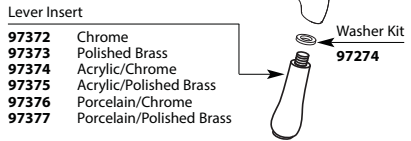

**MONTICELLO®
Two-Handle Tub/Shower Valve**

<u>Trim Only</u> MODEL	<u>Tub & Shower</u> MODEL FINISH		<u>Shower Only</u> MODEL
DISCONTINUED SKUS	2594	Chrome	2592CP
2590C	2594CP	Chrome/Pol. Brass	
2590W	2594P	Pol. Brass	
	82206	Chrome/Pol. Brass	
	82200	Chrome	2592
	82204	Chrome/Porcelain	2592P
	82200W	Glacier