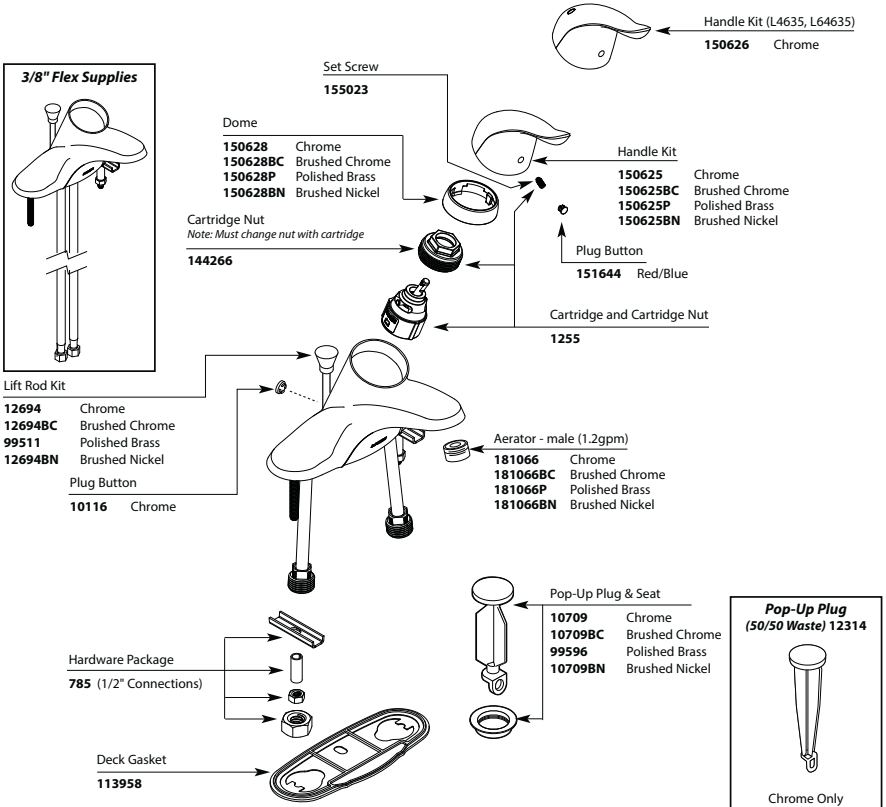

CHATEAU®
Single-Handle Lavatory Faucet

MODEL	WASTE	FINISH	MODEL	WASTE	FINISH
L4621	Lav 1/2" connections	Chromium	L64600	Lav 3/8" flex supplies	Chromium
L4621BC	Lav 1/2" connections	Brushed Chromium	L64601	Lav 1/2" connections	Chromium
L4621P	Lav 1/2" connections	Polished Chromium	L64621	Lav 1/2" connections	Chromium
L4625	Lav 3/8" flex supplies	Chromium	L64624	Lav 3/8" flex supplies	Brushed Chromium
L4601	Lav 1/2" connections	None	L64625	Lav 3/8" flex supplies	Chromium
L4605	Lav 1/2" connections	None	L64635	Lav 1/2" connections	Brushed Chromium
L4631BC	Lav 3/8" flex supplies	Brushed Chromium	L64620	Lav 1/2" connections	Brushed Chromium
L4635	Lav 1/2" connections	Chromium			
L4621BN	Lav 1/2" connections	Brushed Chromium