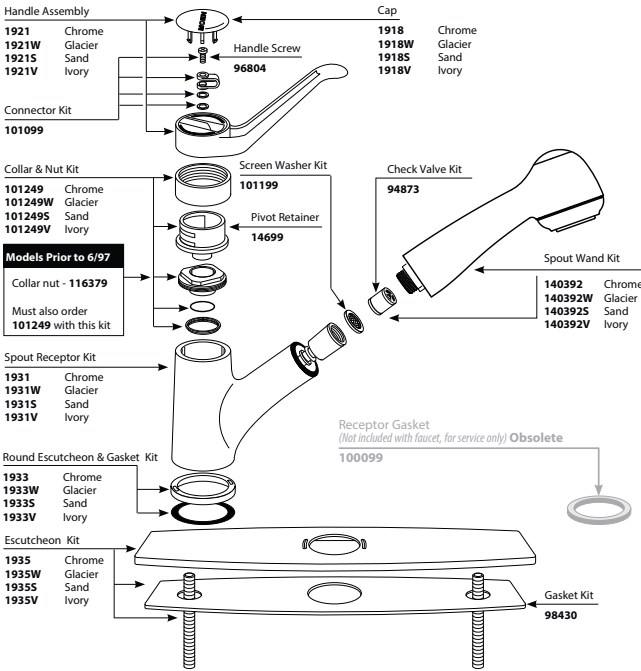

**OneTouch®
Single Control Kitchen Pullout Faucet**

MODEL	HANDLE	FINISH	MODEL	HANDLE	FINISH
87540W	Lever	Glacier	DISCONTINUED		
87540S	Lever	Sand			
87540CSD	Lever	Chrome w/Soap Dispenser			

Please Note: For under the deck parts, service kits, and valve bodies, you must refer to the following page.