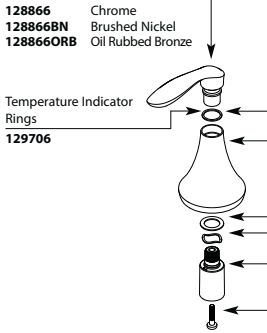

EVA™ Two-Handle Widespread Lavatory Faucet Trim		
MODEL	HANDLE	FINISH
T6420	Lever	Chrome
T6420BN	Lever	Brushed Nickel
T6420ORB	Lever	Oil Rubbed Bronze

Handle Kit - HOT or COLD