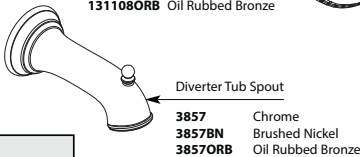

BRANTFORD™ Posi-Temp® Single-Handle Tub/Shower Valve					
Valve Trim		Shower Only*		Tub/Shower*	
MODEL		MODEL		MODEL	
T2151	Chrome	T2152	Chrome	T2153	Chrome
T2151BN	Brushed Nickel	T2152BN	Brushed Nickel	T2153BN	Brushed Nickel
T2151ORB	Oil Rubbed Bronze	T2152ORB	Oil Rubbed Bronze	T2153ORB	Oil Rubbed Bronze
T62151	Chrome (Bulk)	T62152	Chrome (Bulk)	T62153	Chrome (Bulk)
		T2152EPBN	Brushed Nickel	T62156	Chrome (Bulk, less showerhead)
		T2152EPORB	Oil Rubbed Bronze	T2153EPBN	Brushed Nickel
		T62152EP	Chrome (Bulk)	T2153EPORB	Oil Rubbed Bronze
		T2152NHBN	Brushed Nickel	T62153EP	Chrome (Bulk)
		T2152NHORB	Oil Rubbed Bronze	T2153NHBN	Brushed Nickel
		T62152NH	Chrome (Bulk)	T2153NHORB	Oil Rubbed Bronze
				T62153NH	Chrome (Bulk)

* All models include 2.5 gpm showerhead except those with EP suffix (1.75 gpm showerhead) or those with NH suffix (no showerhead)

Shower Arm

- 10154 Chrome
- 10154BN Brushed Nickel
- 10154ORB Oil Rubbed Bronze

- AT2199 Chrome
- AT2199BN Brushed Nickel
- AT2199ORB Oil Rubbed Bronze

Shower Head (2.5 gpm)	Shower Head (1.75 gpm)	
6303	6303EP	Chrome
6303BN	6303EPBN	Brushed Nickel
6303ORB	6303EPORB	Oil Rubbed Bronze