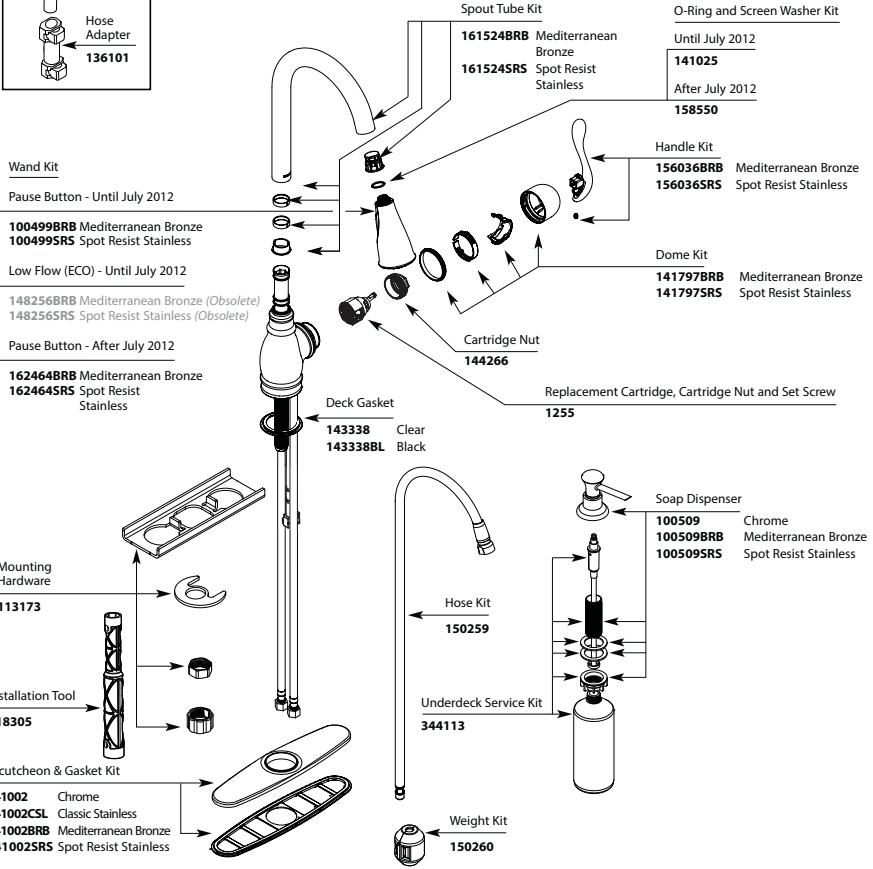

ANABELLE™		
Single-Handle High Arc Pulldown Kitchen Faucet		
MODEL	TYPE	FINISH
CA87003BRB	Lever	Mediterranean Bronze
CA87003SRS	Lever	Spot Resist Stainless
DISCONTINUED		
CA87003	Lever	Chrome