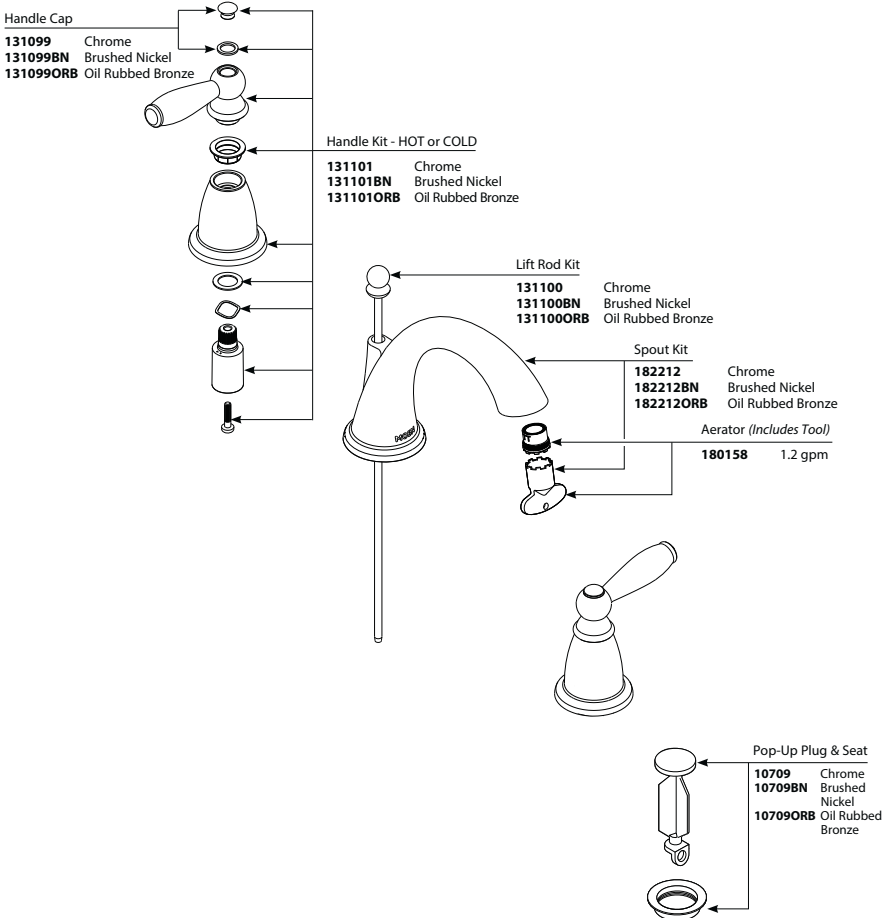

Handle Kit - HOT or COLD

EVA™ Two-Handle Widespread Lavatory Faucet Trim		
MODEL	HANDLE	FINISH
T6420	Lever	Chrome
T6420BN	Lever	Brushed Nickel
T6420ORB	Lever	Oil Rubbed Bronze

Handle Kit - HOT or COLD

BRANTFORD™		
Two-Handle Widespread Lavatory Faucet Trim		
MODEL	HANDLE	FINISH
T6620	Lever	Chrome
T6620BN	Lever	Brushed Nickel
T6620ORB	Lever	Oil Rubbed Bronze