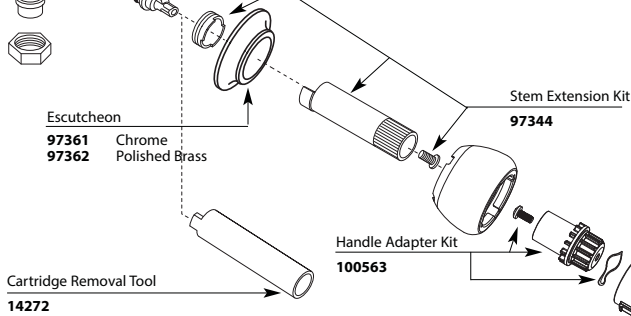

**MONTICELLO®
Two-Handle Tub/Shower Valve**

<u>Trim Only</u> MODEL	<u>Tub & Shower</u> MODEL FINISH		<u>Shower Only</u> MODEL
DISCONTINUED SKUS	2594	Chrome	2592CP
2590C	2594CP	Chrome/Pol. Brass	
2590W	2594P	Pol. Brass	
	82206	Chrome/Pol. Brass	
	82200	Chrome	2592
	82204	Chrome/Porcelain	2592P
	82200W	Glacier