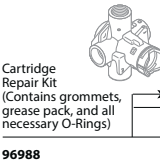

BRANTFORD™ Posi-Temp® Single-Handle Tub/Shower Valve					
Valve Trim		Shower Only*		Tub/Shower*	
MODEL		MODEL		MODEL	
T2151	Chrome	T2152	Chrome	T2153	Chrome
T2151BN	Brushed Nickel	T2152BN	Brushed Nickel	T2153BN	Brushed Nickel
T2151ORB	Oil Rubbed Bronze	T2152ORB	Oil Rubbed Bronze	T2153ORB	Oil Rubbed Bronze
T62151	Chrome (Bulk)	T62152	Chrome (Bulk)	T62153	Chrome (Bulk)
		T2152EPBN	Brushed Nickel	T62156	Chrome (Bulk, less showerhead)
		T2152EPORB	Oil Rubbed Bronze	T2153EPBN	Brushed Nickel
		T62152EP	Chrome (Bulk)	T2153EPORB	Oil Rubbed Bronze
		T2152NHBN	Brushed Nickel	T62153EP	Chrome (Bulk)
		T2152NHORB	Oil Rubbed Bronze	T2153NHBN	Brushed Nickel
		T62152NH	Chrome (Bulk)	T2153NHORB	Oil Rubbed Bronze
				T62153NH	Chrome (Bulk)

* All models include 2.5 gpm showerhead except those with EP suffix (1.75 gpm showerhead) or those with NH suffix (no showerhead)

Shower Arm

- 10154 Chrome
- 10154BN Brushed Nickel
- 10154ORB Oil Rubbed Bronze

- AT2199 Chrome
- AT2199BN Brushed Nickel
- AT2199ORB Oil Rubbed Bronze

Shower Head (2.5 gpm)	Shower Head (1.75 gpm)	
6303	6303EP	Chrome
6303BN	6303EPBN	Brushed Nickel
6303ORB	6303EPORB	Oil Rubbed Bronze