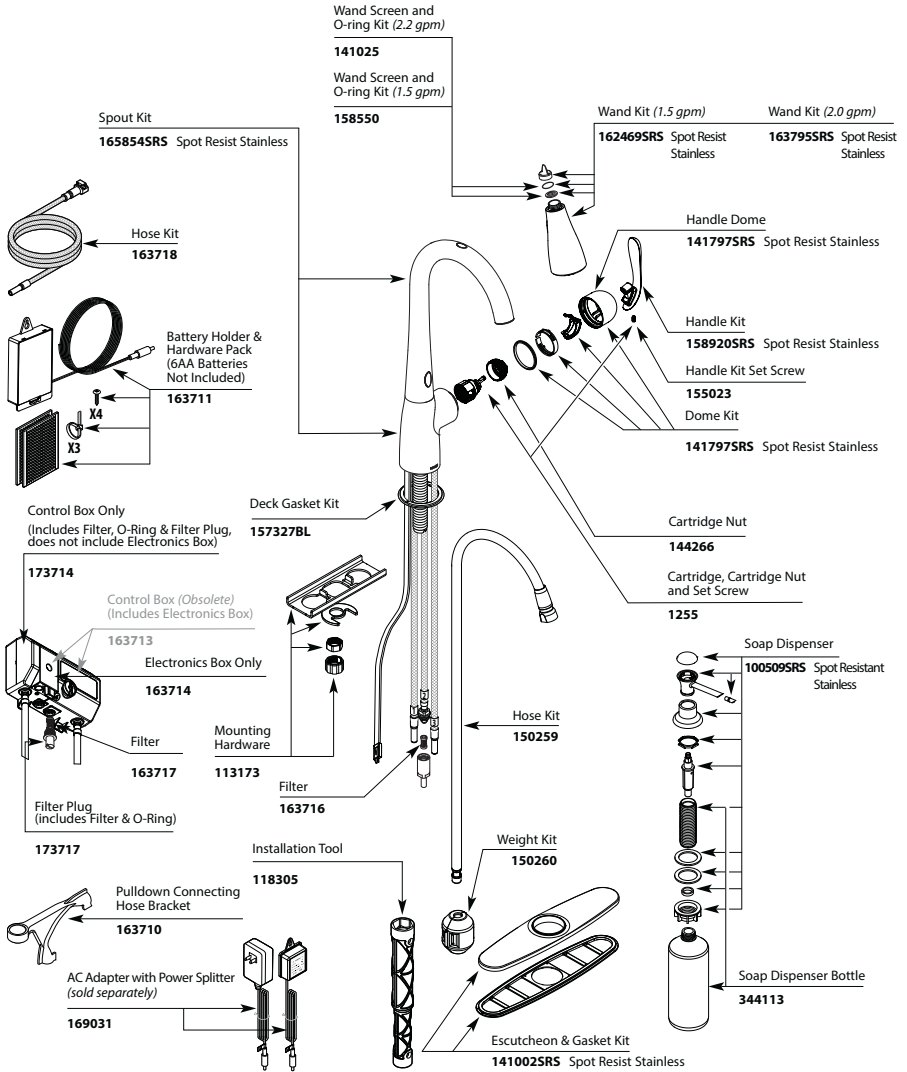

Haysfield™ with MOTIONSENSE™
Hands-Free, Single-Handle High Arc
Pulldown Kitchen Faucet
MODEL 87350ESRS **FINISH** Spot Resist Stainless