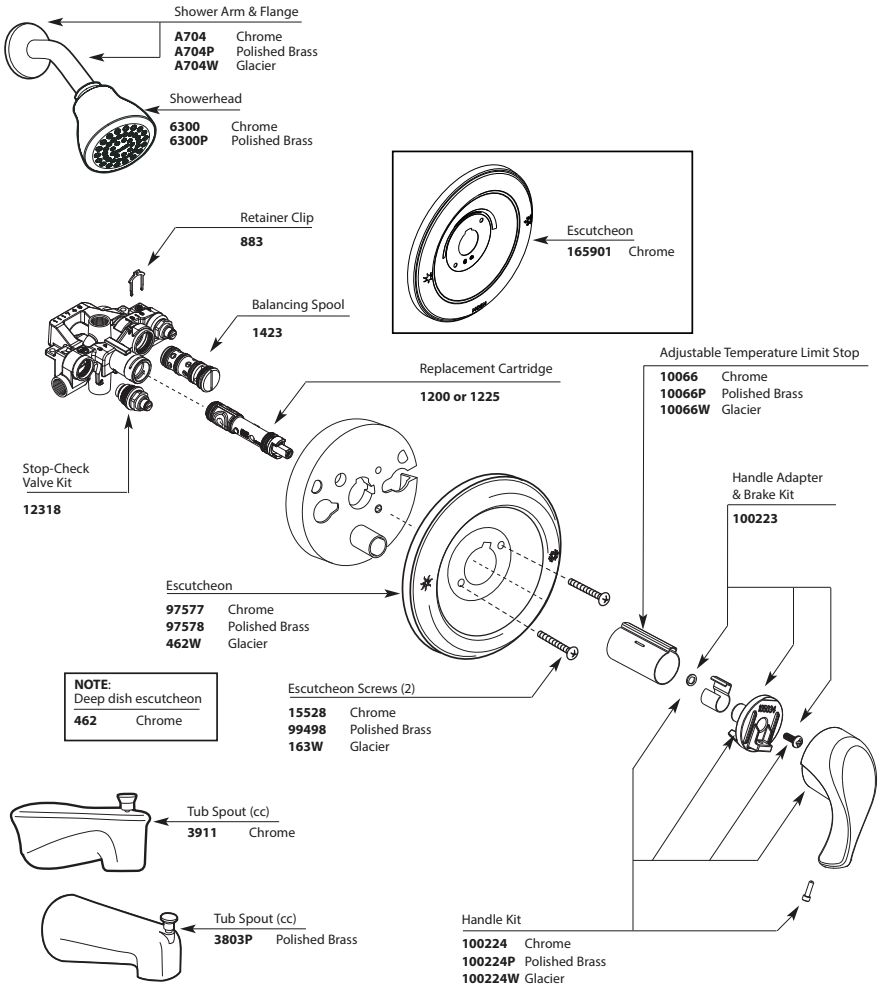

LEGEND® MOENTROL®					
Valve Trim		Shower Only		Tub & Shower	
MODEL	FINISH	MODEL	FINISH	MODEL	FINISH
TL170	Chrome	L3175	Chrome	L3189	Chrome
L3170	Chrome	TL171NH	Chrome	TL172	Chrome
				TL172NH	Chrome
DISCONTINUED SKUS					
TL170CP	Chrome/Pol. Brass	TL171	Chrome	TL172CP	Chrome/Pol. Brass
TL170P	Polished Brass	TL171CP	Chrome/Pol. Brass	TL172P	Polished Brass
TL170W	Glacier	TL171P	Polished Brass	TL172W	Glacier
L3150	Chrome	TL171W	Glacier	L3169	Chrome
L3155	Chrome	L3175P	Polished Brass	L3189P	Polished Brass
L3170P	Polished Brass	L3175W	Glacier	L3189W	Glacier

*All models include a 2.5 gpm showerhead except those with NH suffix, No Showerhead