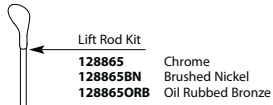

EVA™ Two-Handle Widespread Lavatory Faucet Trim		
MODEL	HANDLE	FINISH
T6420	Lever	Chrome
T6420BN	Lever	Brushed Nickel
T6420ORB	Lever	Oil Rubbed Bronze

Handle Kit - HOT or COLD