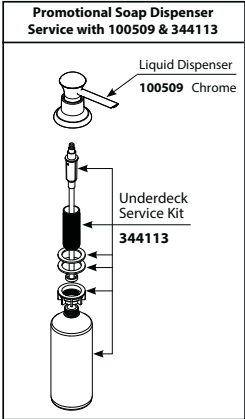

Please Note: For under the deck parts, service kits, and valve bodies, you must refer to the following page.

**OneTouch™
Valve Bodies/Below Deck Parts**

OLD STYLE VALVE BODY (Cast)

Models Prior to 1/99

NEW STYLE FABRICATED VALVE BODY (FVB)