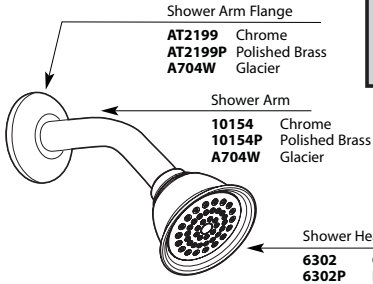

**MONTICELLO®
Two-Handle Tub/Shower Valve**

<u>Trim Only</u> MODEL	<u>Tub & Shower</u> MODEL FINISH		<u>Shower Only</u> MODEL
DISCONTINUED SKUS	2594	Chrome	2592CP
2590C	2594CP	Chrome/Pol. Brass	
2590W	2594P	Pol. Brass	
	82206	Chrome/Pol. Brass	
	82200	Chrome	2592
	82204	Chrome/Porcelain	2592P
	82200W	Glacier