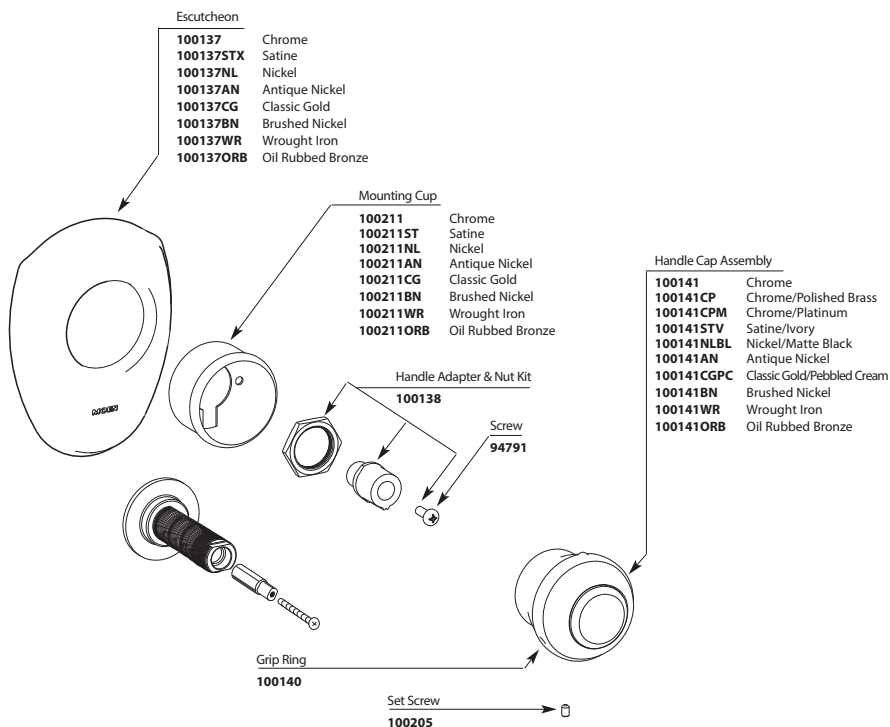

5-Function Transfer Valve Trim		
MODEL	HANDLE TYPE	FINISH
T4160	Knob	Chrome
T4160AN	Knob	Antique Nickel
T4160CP	Knob	Chrome/Pol. Brass
T4160P	Knob	Polished Brass
T4160CPM	Knob	Chrome/Platinum
T4160PM	Knob	Platinum
T4160STV	Knob	Satine/Ivory
T4160ST	Knob	Satine
T4160CGPC	Knob	Classic Gold/ Pebbled Cream
T4160ORB	Knob	Oil Rubbed Bronze
T4160WR	Knob	Wrought Iron
T4160NL	Knob	Nickel
T4160BN	Knob	Brushed Nickel
DISCONTINUED SKUS		
T4160NLBL	Knob	Nickel/Matte Black
T4160CGSA	Knob	Classic Gold/Seaspray