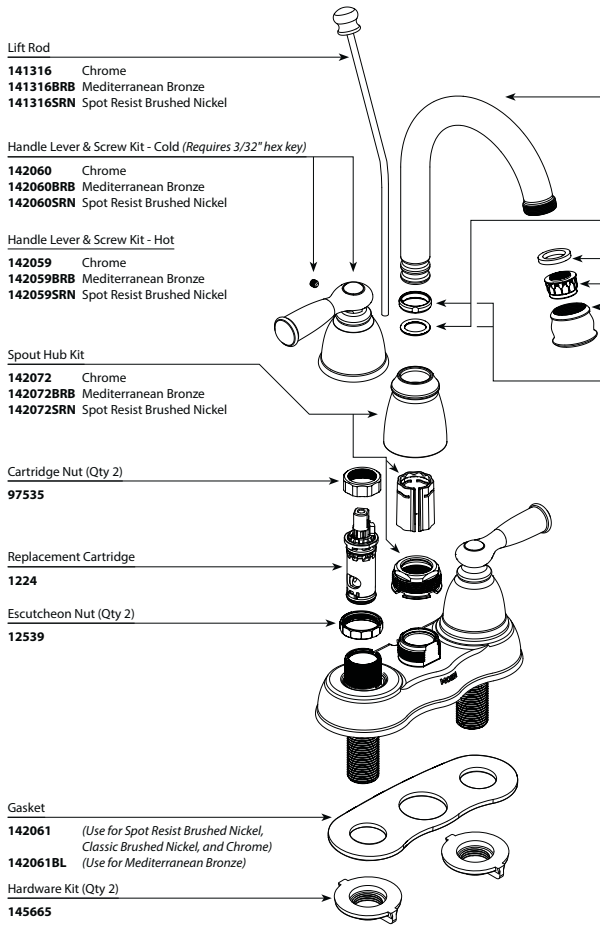

BANBURY®
Two Handle Centerset Lavatory Faucet

MODEL	FINISH	NOTES
WS84913	Chrome	Non-Metallic Waste
WS84913BRB	Mediterranean Bronze	Non-Metallic Waste
WS84913SRN	Spot Resist Brushed Nickel	Non-Metallic Waste

- **Spout Kit**
  - 142052 Chrome
  - 142052BRB Mediterranean Bronze
  - 142052SRN Spot Resist Brushed Nickel
- **Aerator Kit - 1.2 gpm**
  - 181076 Chrome
  - 181076BRB Mediterranean Bronze
  - 181076SRN Spot Resist Brushed Nickel
- **Spout O-Ring Kit**
  - 103432

WASTE ASSEMBLIES

For Waste Service Order Full Assembly

Non-Metallic Waste Assembly

- 151018 Chrome
- 151018CSL Classic Stainless (Use for Spot Resist Brushed Nickel)
- 151018BRB Mediterranean Bronze

USE ON DECKS < 1/4" (6mm)	USE ON DECKS > 1-3/16" (30mm)
  Thin Deck Spacer Kit (Qty 2) 146936	 Thick Deck Extension Kit (Qty 2) 100818