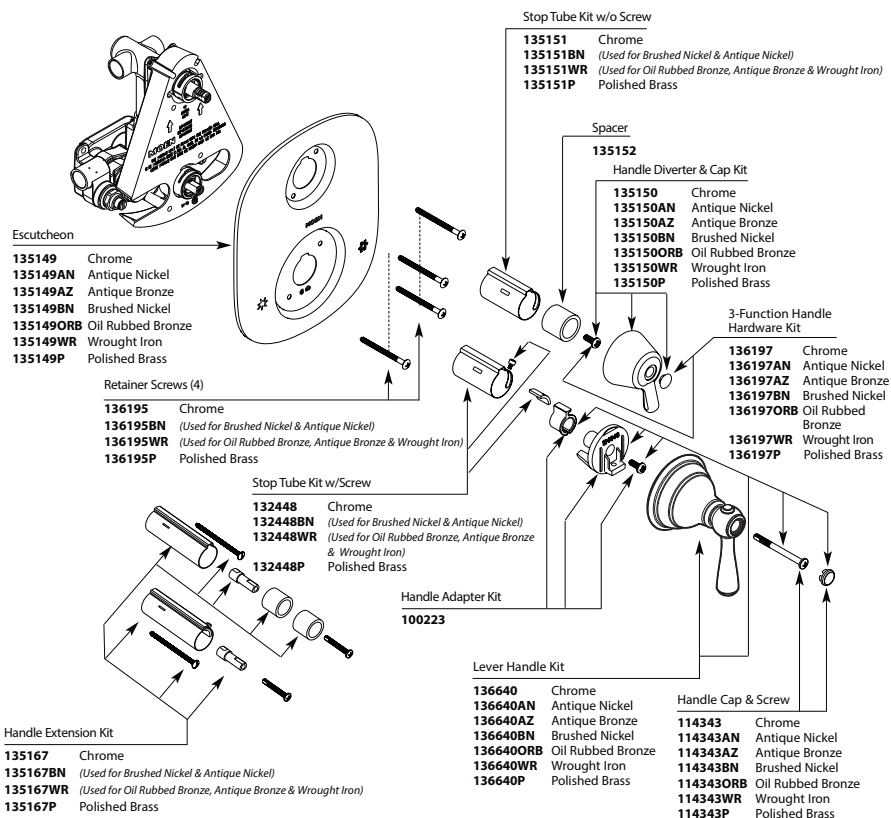

KINGSLEY™ MOENTROL®		
with Built-In 3 Function Diverter		
Shower Valve Trim		
MODEL	HANDLE	FINISH
T4111	Lever/Knob	Chrome
T4111AN	Lever/Knob	Antique Nickel
T4111AZ	Lever/Knob	Antique Bronze
T4111BN	Lever/Knob	Brushed Nickel
T4111ORB	Lever/Knob	Oil Rubbed Bronze
T4111WR	Lever/Knob	Wrought Iron
T4111P	Lever/Knob	Polished Brass
DISCONTINUED SKUS		
T4111CP	Lever/Knob	Chrome/Pol. Brass