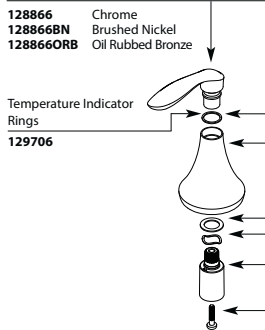

EVA™ Two-Handle Widespread Lavatory Faucet Trim		
MODEL	HANDLE	FINISH
T6420	Lever	Chrome
T6420BN	Lever	Brushed Nickel
T6420ORB	Lever	Oil Rubbed Bronze

Handle Kit - HOT or COLD