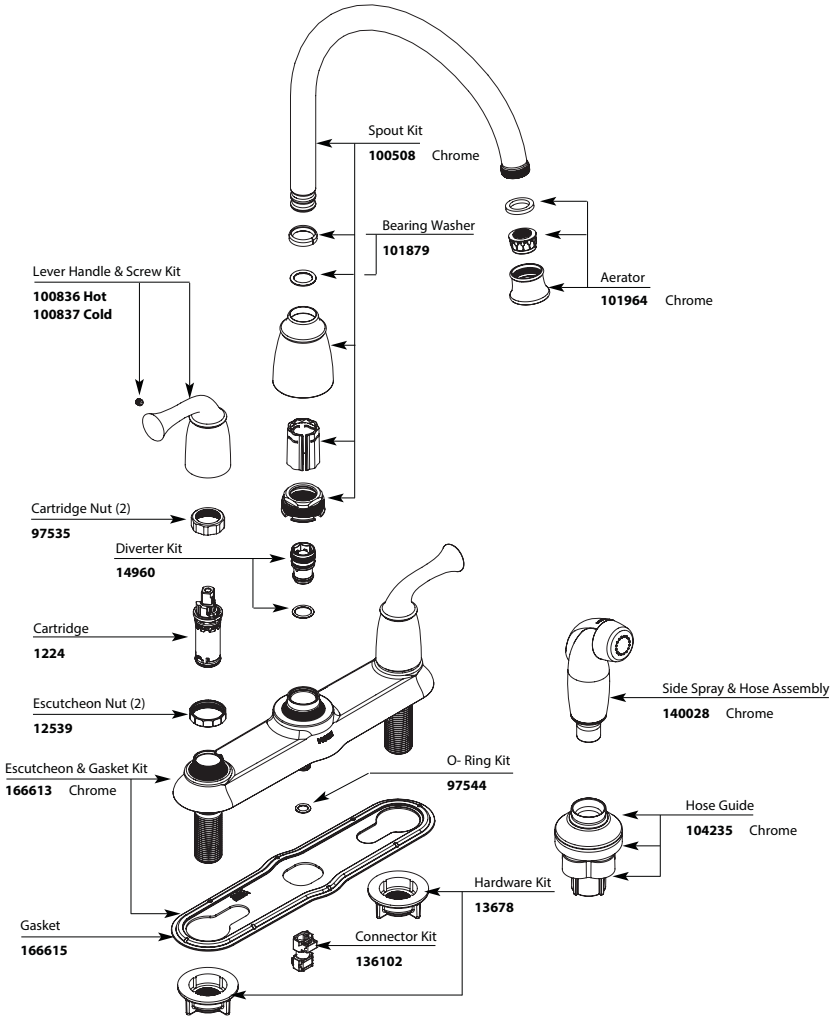

Banbury®
Two-Handle Lever Kitchen Faucet
with Spray

MODEL
CA87553 Kitchen w/Spray

FINISH
Chrome

Caldwell™
Two-Handle High Arc Spout Lever Style
Kitchen Faucet w/Side Spray

<u>MODEL</u> CA87888	<u>HANDLE</u> Lever	<u>FINISH</u> Chrome
--------------------------------	-------------------------------	--------------------------------