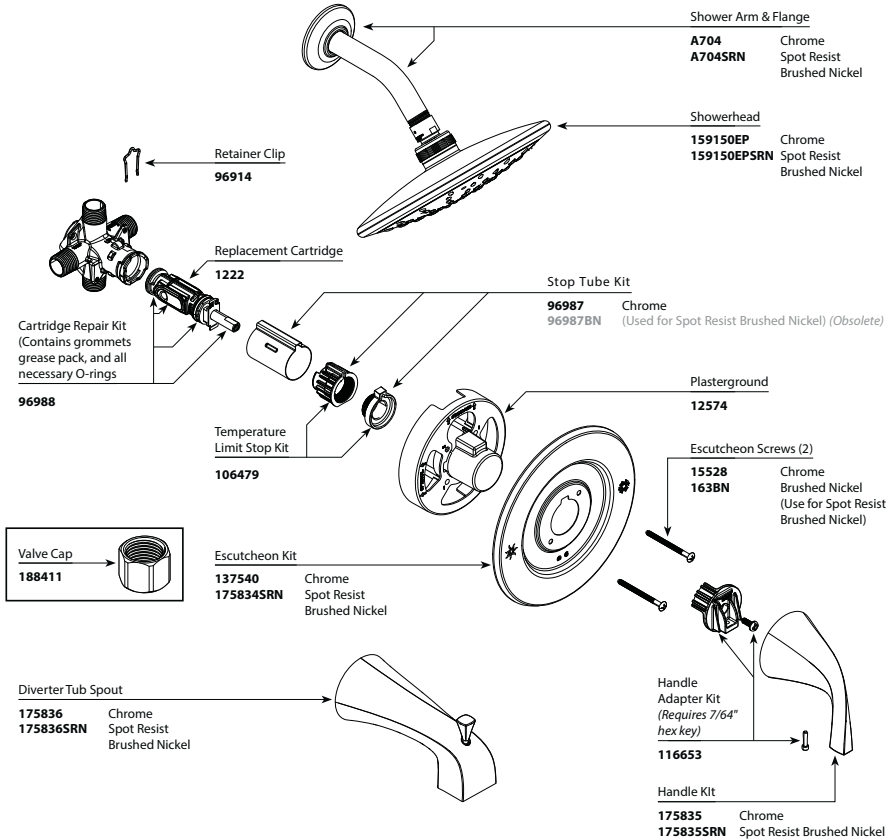

OXBY™		
Single-Handle Tub/Shower Valve		
MODEL	TYPE	FINISH
82660	Tub/Shower	Chrome
82660SRN	Tub/Shower	Spot Resist Brushed Nickel