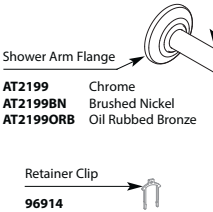

BRANTFORD™ Posi-Temp® Single-Handle Tub/Shower Valve					
Valve Trim		Shower Only*		Tub/Shower*	
MODEL		MODEL		MODEL	
T2151	Chrome	T2152	Chrome	T2153	Chrome
T2151BN	Brushed Nickel	T2152BN	Brushed Nickel	T2153BN	Brushed Nickel
T2151ORB	Oil Rubbed Bronze	T2152ORB	Oil Rubbed Bronze	T2153ORB	Oil Rubbed Bronze
T62151	Chrome (Bulk)	T62152	Chrome (Bulk)	T62153	Chrome (Bulk)
		T2152EPBN	Brushed Nickel	T62156	Chrome (Bulk, less showerhead)
		T2152EPORB	Oil Rubbed Bronze	T2153EPBN	Brushed Nickel
		T62152EP	Chrome (Bulk)	T2153EPORB	Oil Rubbed Bronze
		T2152NHBN	Brushed Nickel	T62153EP	Chrome (Bulk)
		T2152NHORB	Oil Rubbed Bronze	T2153NHBN	Brushed Nickel
		T62152NH	Chrome (Bulk)	T2153NHORB	Oil Rubbed Bronze
				T62153NH	Chrome (Bulk)

* All models include 2.5 gpm showerhead except those with EP suffix (1.75 gpm showerhead) or those with NH suffix (no showerhead)

Shower Arm

- 10154 Chrome
- 10154BN Brushed Nickel
- 10154ORB Oil Rubbed Bronze

- AT2199 Chrome
- AT2199BN Brushed Nickel
- AT2199ORB Oil Rubbed Bronze

Shower Head (2.5 gpm)	Shower Head (1.75 gpm)	
6303	6303EP	Chrome
6303BN	6303EPBN	Brushed Nickel
6303ORB	6303EPORB	Oil Rubbed Bronze