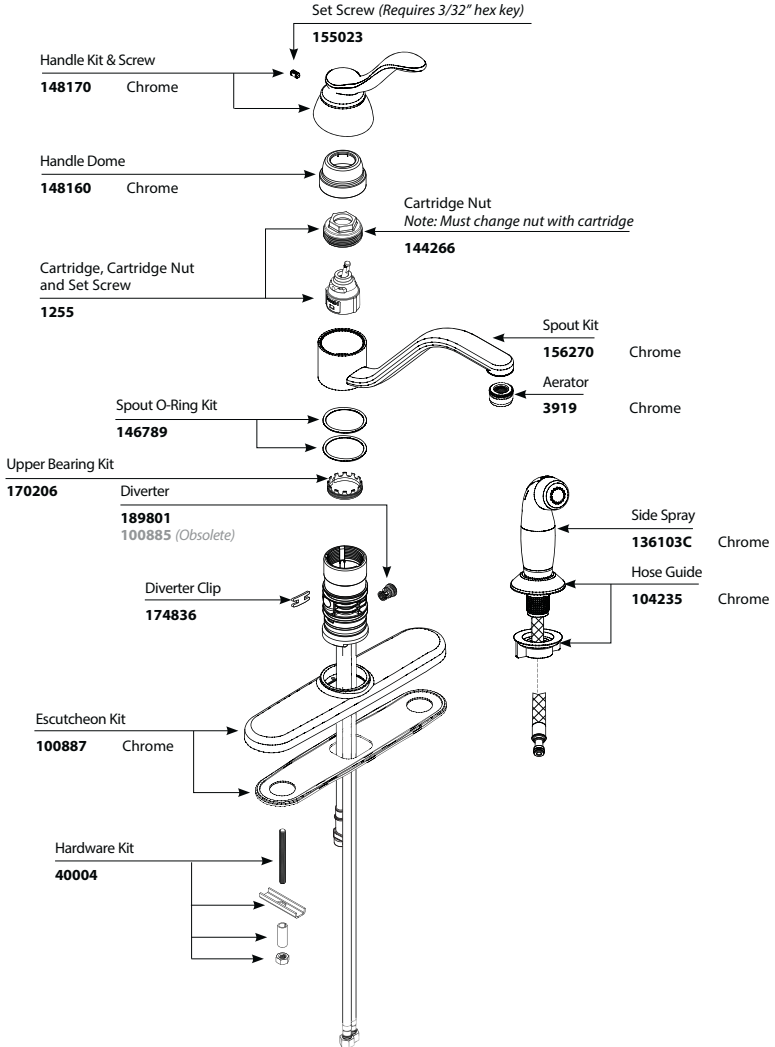

Banbury™
Single-Handle Lever Kitchen Faucet
w/Side Spray

MODEL	HANDLE	FINISH
CA87528	Lever w/spray	Chrome