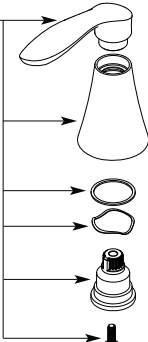

EVA™
4" Lavatory Faucet
with Metal Waste Assembly

MODEL	FINISH
6410	Chrome (September 2015)
6410BN	Brushed Nickel (July 2015)
6410ORB	Oil Rubbed Bronze (May 2015)
66410	Chrome (Bulk) (September 2015)
66411	Chrome (Bulk w/hot & cold indicators) (September 2015)

Handle Kit (*Hot & Cold*)

- 177138 Chrome
- 177138BN Brushed Nickel
- 177138ORB Oil Rubbed Bronze