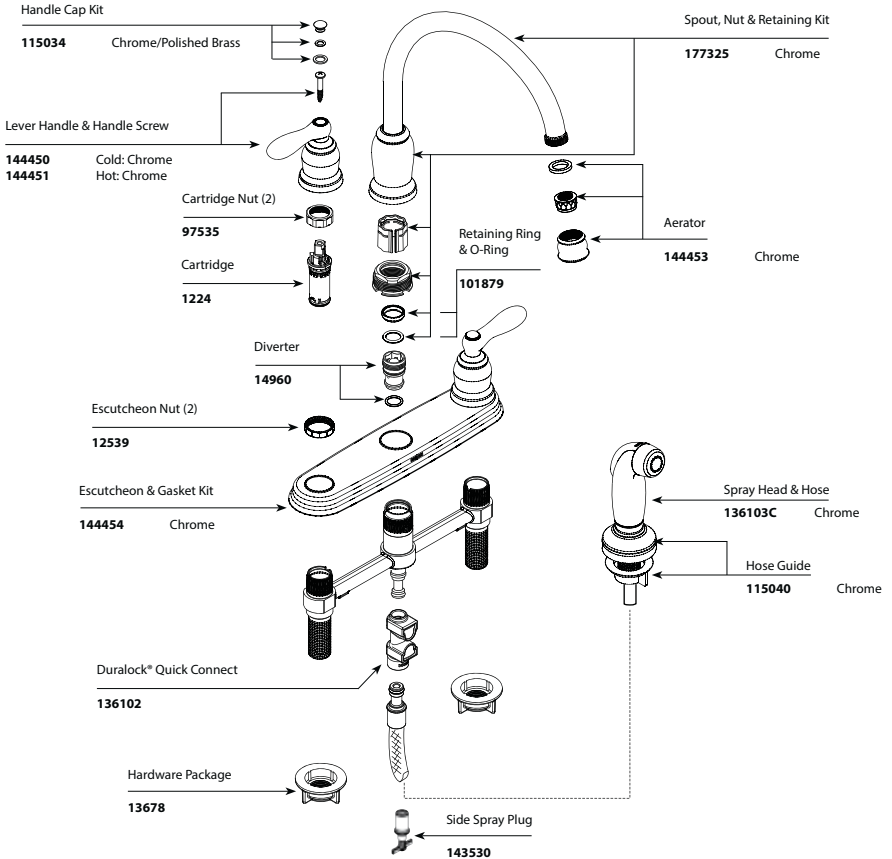

Banbury®
Two-Handle Lever Kitchen Faucet
with Spray

MODEL
CA87553 Kitchen w/Spray

FINISH
Chrome

Caldwell™
Two-Handle High Arc Spout Lever Style
Kitchen Faucet w/Side Spray

<u>MODEL</u> CA87888	<u>HANDLE</u> Lever	<u>FINISH</u> Chrome
--------------------------------	-------------------------------	--------------------------------