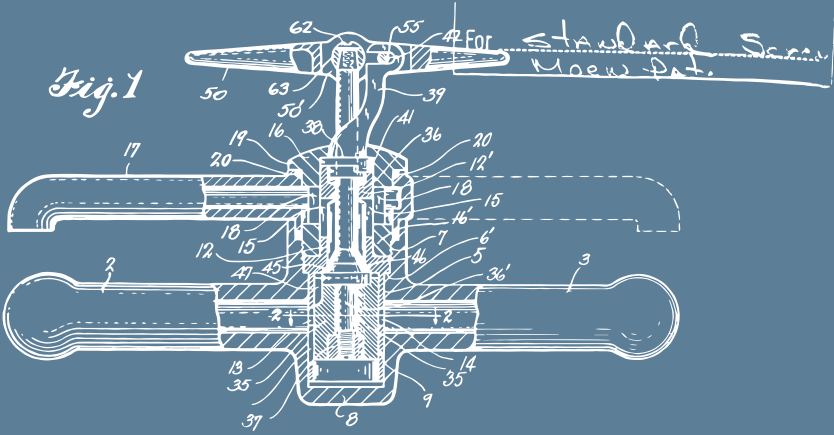

MOEN®

PRO GUIDE:

ILLUSTRATED PARTS REFERENCE GUIDE

In 1937 our founder Al Moen created a better way to deliver water by mixing hot and cold together. This invention became one of the most important advances in plumbing, and since then Moen's commitment to innovation has never wavered. And today, especially with strides in technology, connectivity and awareness for water, Moen has never been in a better position to enhance people's experiences with water in meaningful and exciting ways.