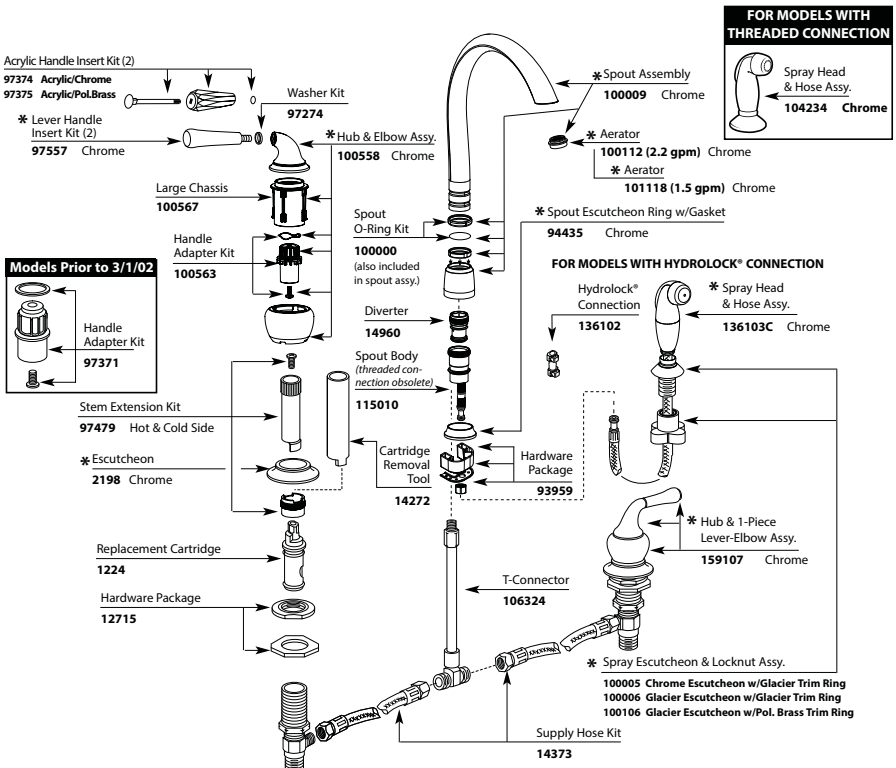

**MONTICELLO™ with Cathedral™ Spout
Two Handle Kitchen Faucet**

MODEL	HANDLE	FINISH	MODEL	HANDLE	FINISH
7786	Lever	Chrome	Discontinued		
7786SL	Lever	Stainless	R7786/A7785	Lever	Chrome
			R7786P/A7785P	Lever	Polished Brass
			R7786CG/A7785CG	Lever	Classic Gold
			R7786CPR/A7785CPR	Lever	Copper
			R7786PM/A7785PM	Lever	Platinum
			R7786BP/A7785BP	Lever	Black Opal™
			R7786ST/A7785ST	Lever	Satine
Discontinued					
7786CP	Lever	Chrome/Pol. Brass			
7786P	Lever	Polished Brass			
7786PM	Lever	Platinum			
7786V	Lever	Ivory			
7786W	Lever	Glacier			
87786	Lever	Chrome			
87786SL	Lever	Stainless			

See Next Page for Additional Finishes