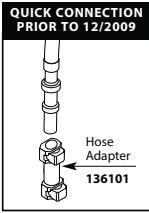

ANABELLE™		
Single-Handle High Arc Pulldown Kitchen Faucet		
MODEL	TYPE	FINISH
CA87003BRB	Lever	Mediterranean Bronze
CA87003SRS	Lever	Spot Resist Stainless
DISCONTINUED		
CA87003	Lever	Chrome