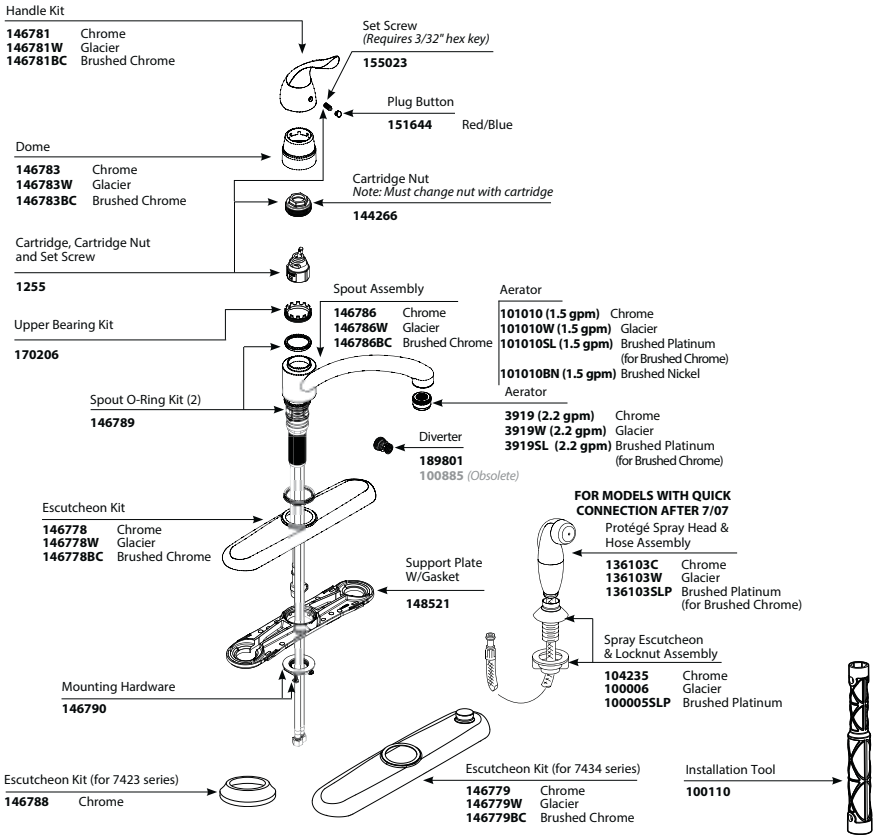

CHATEAU®		
Single-Handle Kitchen Faucet		
MODEL		FINISH
7423	w/o Spray	Chrome
7437	w/Spray	Chrome
7425	w/o Spray	Chrome
7425BC	w/o Spray	Brushed Chrome
7425W	w/o Spray	Glacier
7430	w/Spray	Chrome
7430W	w/Spray	Glacier
7434	w/Spray in deck	Chrome
7434W	w/Spray in deck	Glacier
7434BC	w/Spray in deck	Brushed Chrome
67425 (Bulk)	w/o Spray	Chrome
67430 (Bulk)	w/Spray	Chrome
67434 (Bulk)	w/Spray in deck	Chrome