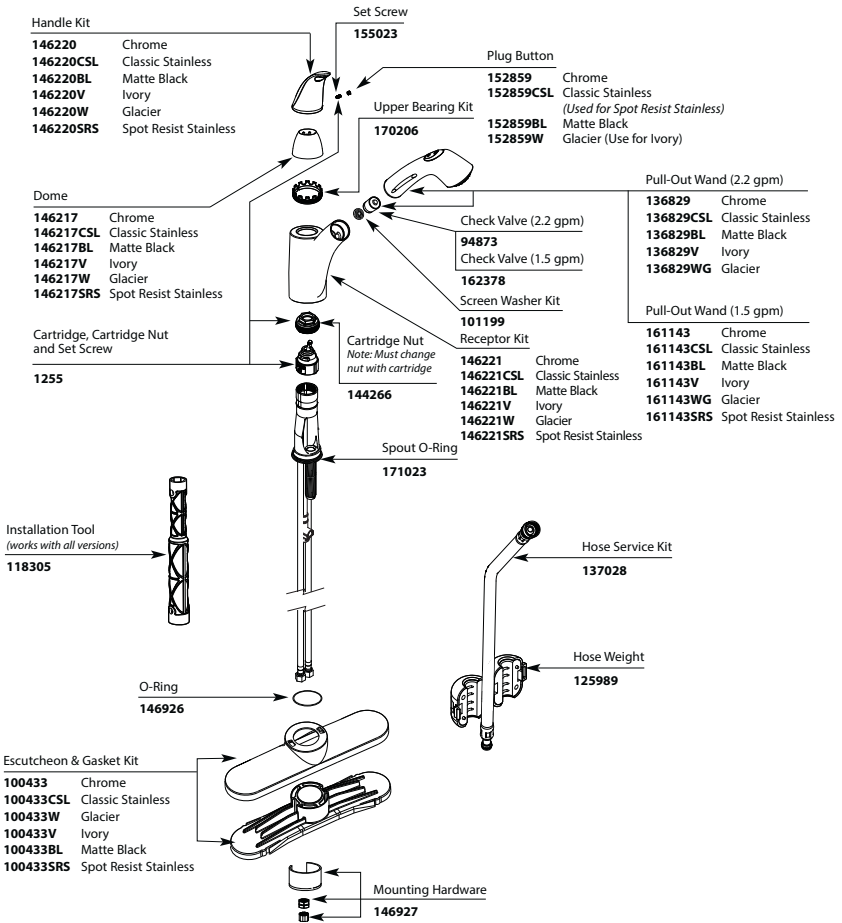

Extensa™

Single Control Kitchen Faucet with Pullout Spray

MODEL	HANDLE	FINISH
7560C	Lever	Chrome
7560CSL	Lever	Classic Stainless
7560CSLBL	Lever	Classic Stainless/Matte Black
7560BL	Lever	Matte Black
7560V	Lever	Ivory
7560W	Lever	Glacier
7560SRS	Lever	Spot Resist Stainless