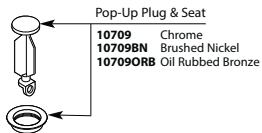

EVA™ Two-Handle Widespread Lavatory Faucet Trim		
MODEL	HANDLE	FINISH
T6420	Lever	Chrome
T6420BN	Lever	Brushed Nickel
T6420ORB	Lever	Oil Rubbed Bronze

Handle Kit - HOT or COLD