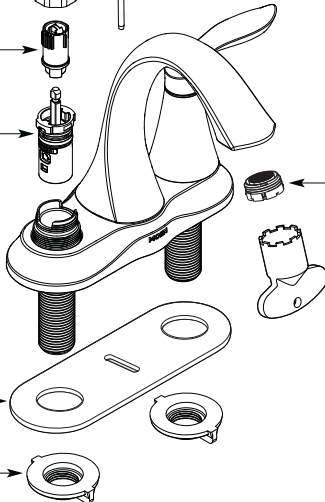

Low Profile Mounting Nuts (x2)

145665