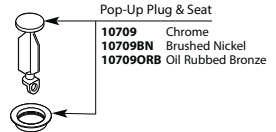

EVA™ Two-Handle Widespread Lavatory Faucet Trim		
MODEL	HANDLE	FINISH
T6420	Lever	Chrome
T6420BN	Lever	Brushed Nickel
T6420ORB	Lever	Oil Rubbed Bronze

Handle Kit - HOT or COLD