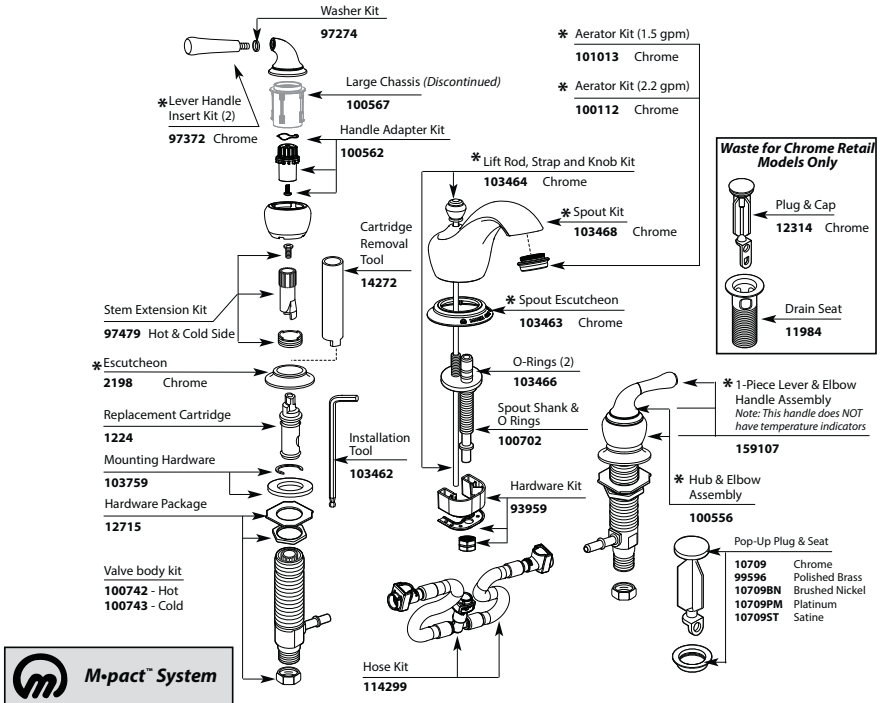

MONTICELLO®
Two-Handle Widespread Lavatory Faucet

MODEL	HANDLE	FINISH
T4570	Lever	Chrome
T4570BN	Lever	Brushed Nickel
T4570P	Lever	Polished Brass
T4570CP	Lever	Chrome/Polished Brass
84240	Lever	Chrome
CA84240	Lever	Chrome
CA84246	Lever	Chrome/Polished Brass
DISCONTINUED SKUS		
84246	Lever	Chrome/Polished Brass
T4570PM	Lever	Platinum
T4570CPC	Lever	Chrome/Porcelain
T4570PMC	Lever	Platinum/Chrome
T4570ST	Lever	Satine

MODEL DISCONTINUED SKUS		
A4570	T4570W	RT4570BP
A4570CG	T4570STP	RT4570CG
A4570P	RT4570	84254
A4570BP	RT4570P	84240W
A4570PM	RT4570PM	84240PM
A4570ST	RT4570ST	84250
84244	84250PM	84250ST
84252ST	T4570CPC	T4570PM
T4570PMC	T4570ST	

* See Chart on Next Page for Other Available Finishes