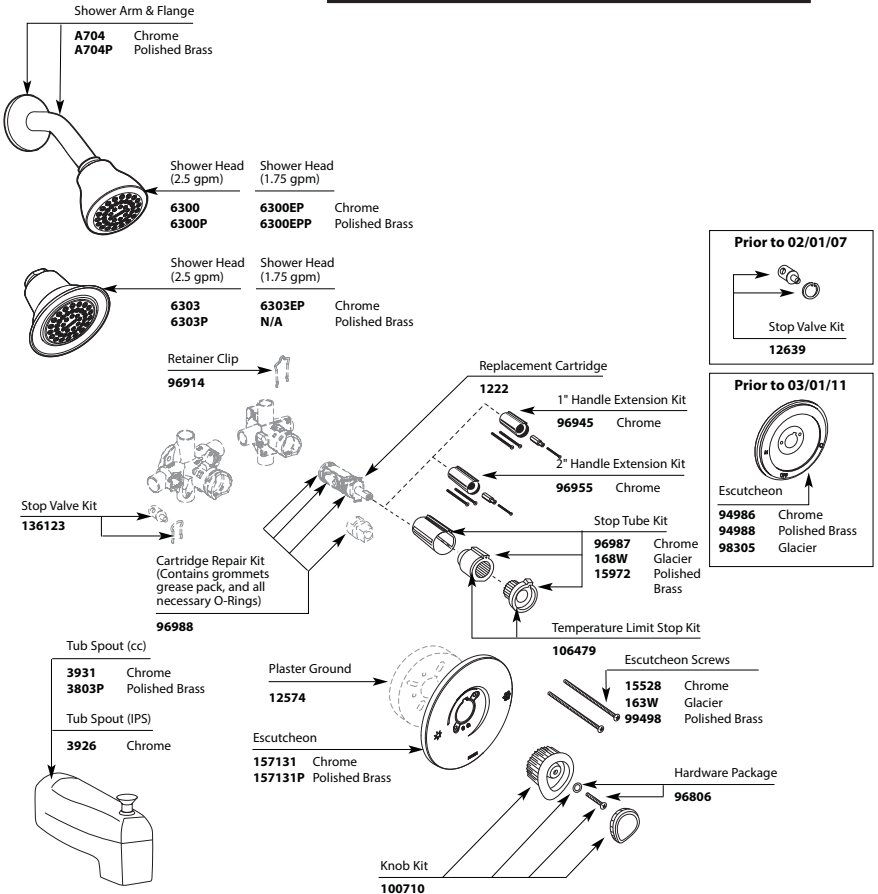

CHATEAU® POSI-TEMP® Single-Handle Tub/Shower Valve					
Valve Trim		Shower Only*		Tub/Shower*	
MODEL		MODEL		MODEL	
2352‡	Chrome	2356‡	Chrome	2353‡	Chrome
2362‡	Chrome	T182	Chrome	2353P‡	Polished Brass
T181	Chrome	T182P	Polished Brass	2357‡	Chrome
T181P	Polished Brass	T182EP	Chrome	2363‡	Chrome
		T182NH	Chrome	T183	Chrome
				T183P	Polished Brass
				T183EP	Chrome
				T183NH	Chrome
				T184	Chrome

‡ denotes valve is included with these models
* All models include 2.5 gpm showerhead except those with EP suffix (1.75 gpm showerhead) or those with NH suffix (no showerhead)

DISCONTINUED SKUS					
2351	2354	2362P	2364	T184P	
2352P	2356P	2362W	2364P	T184W	
2352W	2357P	2363P	T181W	T2331	
2353W	2361	2363W	T182W	T2332	

■ Trim can be used with 62300 series or 2500 series valve