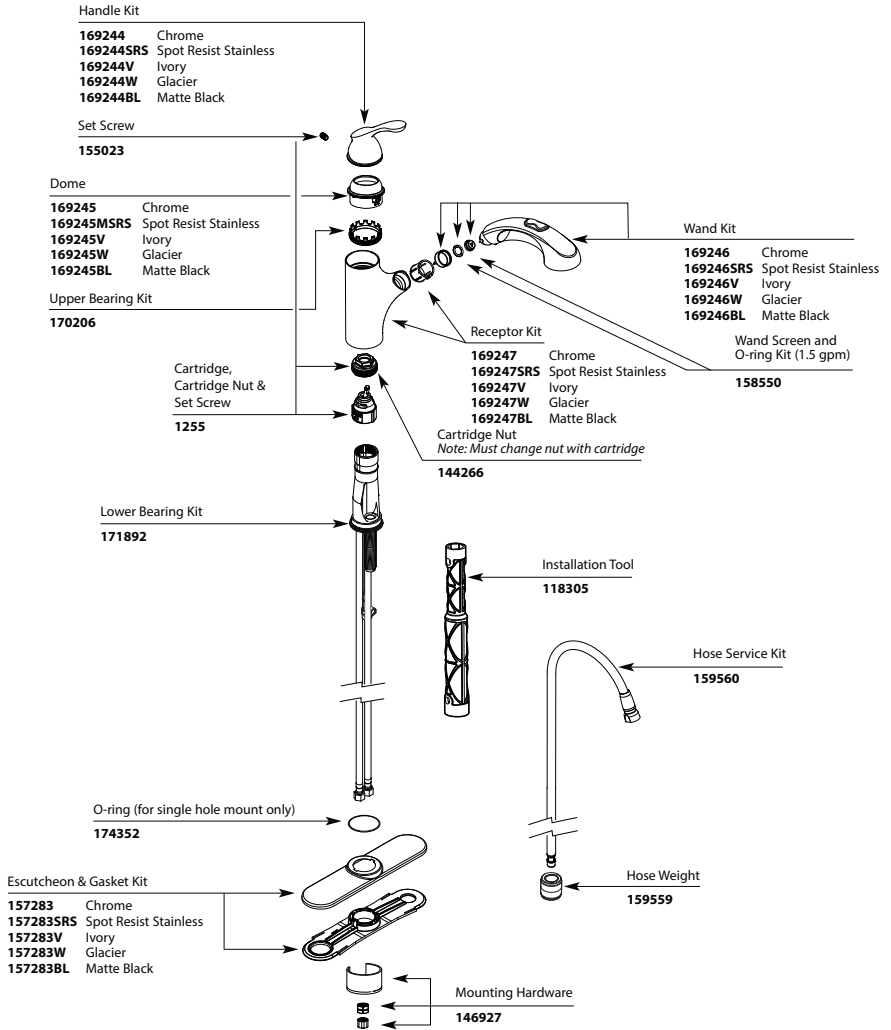

Banbury®
Single Control Kitchen Pullout Faucet

<u>MODEL</u>	<u>FINISH</u>
87017	Chrome
87017SRS	Spot Resist Stainless
87017V	Ivory
87017W	Glacier
87017BL	Matte Black