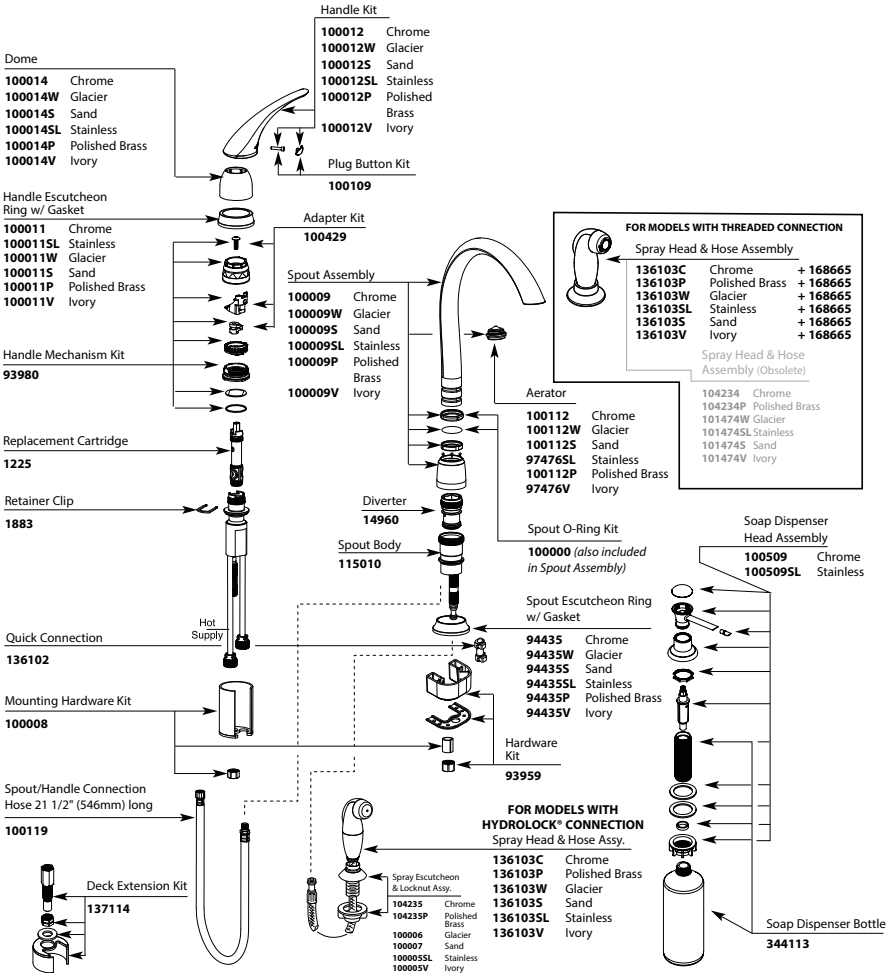

**MONTICELLO® with Cathedral™ Spout
Single-Handle Kitchen Faucet**

MODEL		FINISH
7730	w/ Spray	Chrome
7730SL	w/ Spray	Stainless
87730	w/ Spray	Chrome
87730SL	w/ Spray	Stainless
87730W	w/ Spray	Glacier
87739	w/ Spray & Soap Dispenser	Chrome

DISCONTINUED SKUS		
7730W	w/ Spray	Glacier
7730S	w/ Spray	Sand
7730P	w/ Spray	Polished Brass
7730V	w/ Spray	Ivory
87730V	w/ Spray	Ivory