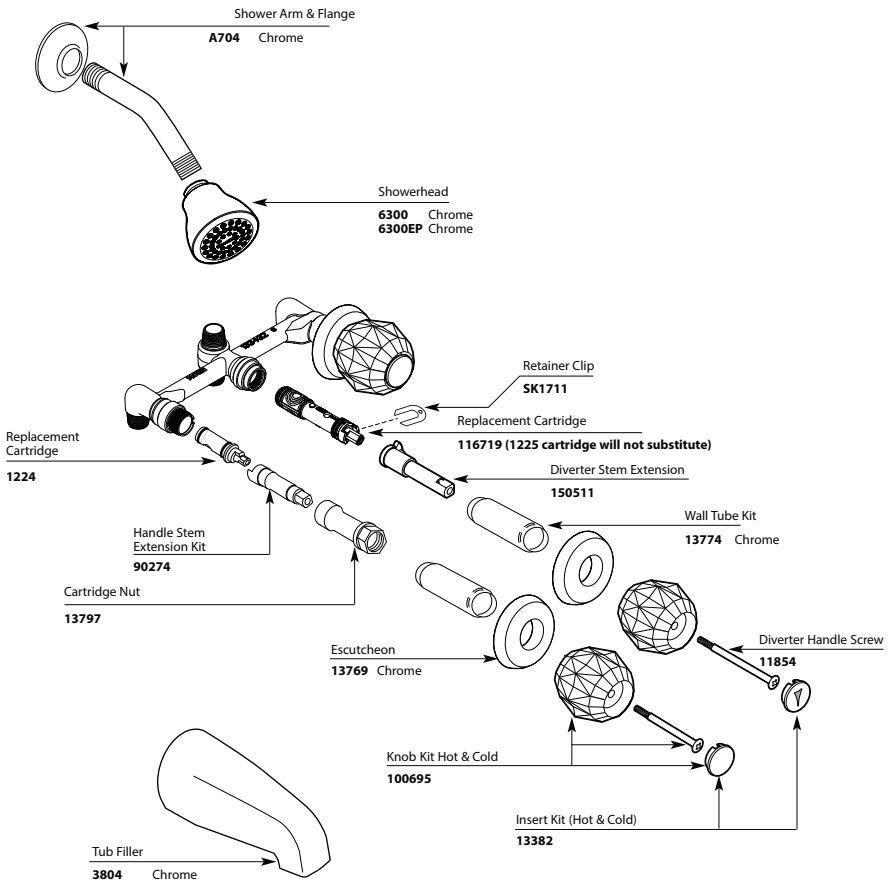

CHATEAU®		
Three-Handle Tub/Shower Valve		
MODEL	HANDLE	FINISH
2995	Knob	Chrome
2995EP	Knob	Chrome
Discontinued SKUS		
2995P		Polished Brass
2994		Chrome

*All models include a 2.5 gpm showerhead except those with EP suffix (1.75 gpm showerhead)