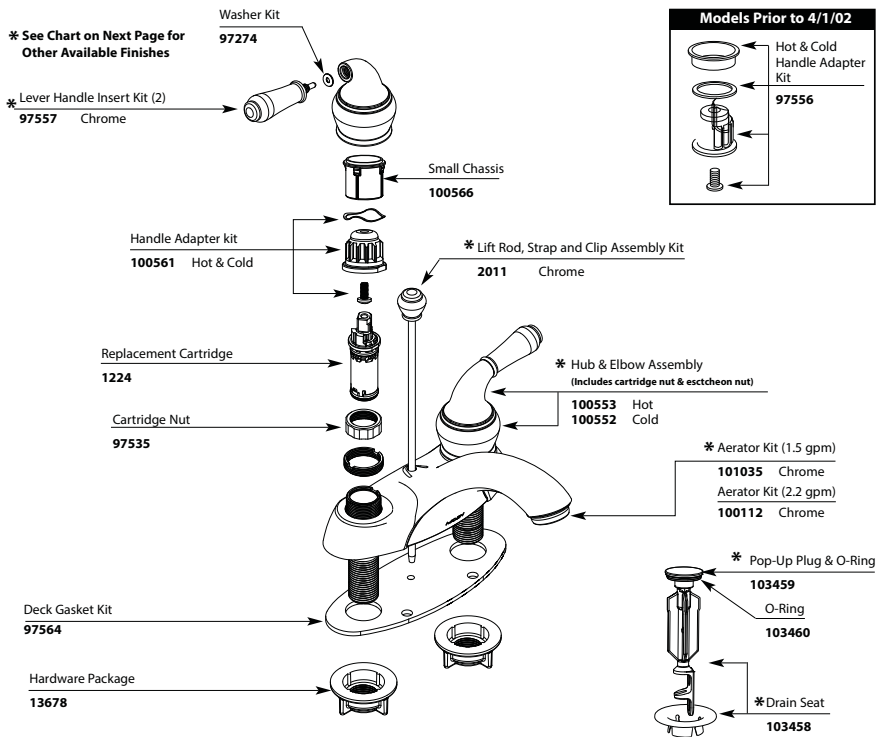

MONTICELLO®
Two-Handle Lavatory Faucet

MODEL	HANDLE	FINISH	MODEL	HANDLE	FINISH
4551	Lever	Chrome	84210ST	Lever	Satine/Pol. Brass
4551BN	Lever	Brushed Nickel	84212ST	Lever	Satine
4551CP	Lever	Chrome/Pol. Brass	84214	Lever	Pol. Brass/Porcelain
4551CPC	Lever	Chrome/Porcelain			
4551P	Lever	Polished Brass			
4551W	Lever	Glacier	DISCONTINUED SKUS		
4551PM	Lever	Platinum	4550	Lever	Chrome
4551PMC	Lever	Platinum/Chrome	4550CP	Lever	Chrome/Pol. Brass
4551ST	Lever	Satine	4550P	Lever	Polished Brass
4551STP	Lever	Satine/Pol. Brass	4550W	Lever	Glacier
84200	Lever	Chrome	R4550	Lever	Chrome
84200BN	Lever	Brushed Nickel	R4550P	Lever	Pol. Brass
84200ORB	Lever	Oil Rubbed Bronze	R4550PM	Lever	Platinum
84200PM	Lever	Platinum/Chrome	R4550ST	Lever	Satine
84204	Lever	Chrome/Porcelain	A4550	Accent	Chrome
84206	Lever	Chrome/Pol. Brass	A4550P	Accent	Polished Brass
84210	Lever	Pol. Brass	A4550PM	Accent	Platinum
84210PM	Lever	Platinum/Pol. Brass	A4550ST	Accent	Satine
			A4550BP	Accent	Black Opal

See Next Page for Additional Finishes