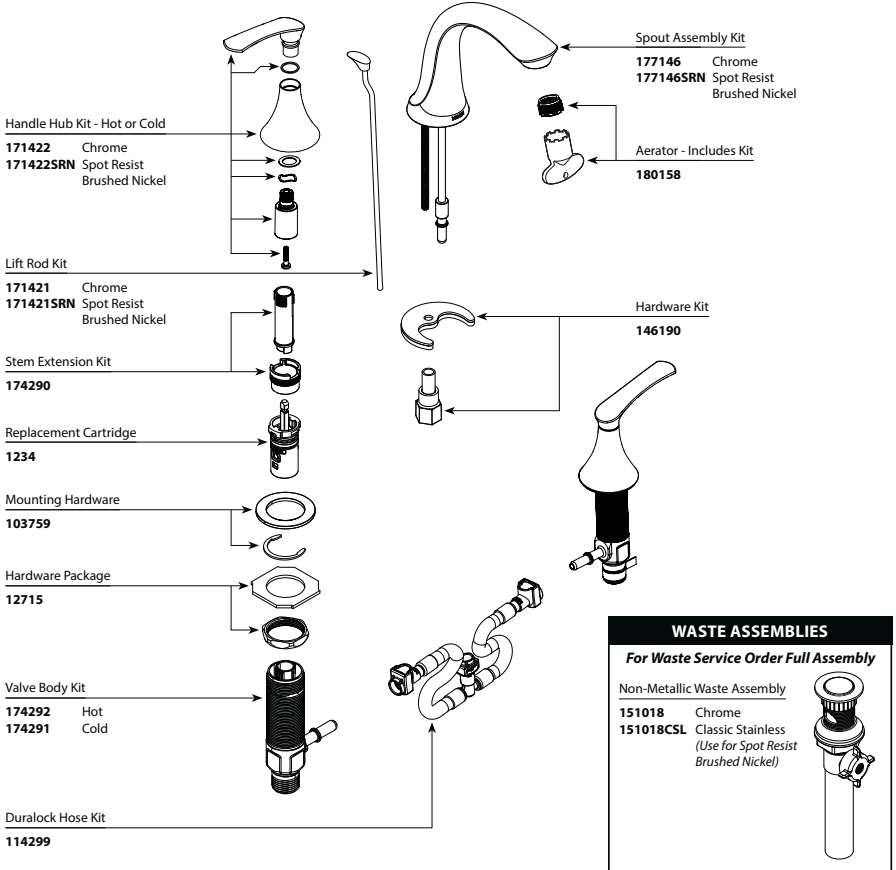

DARCY™		
Two-Handle Widespread Lavatory Faucet		
MODEL	FINISH	NOTES
WS84551	Chrome	Non-Metallic Waste
WS84551SRN	Spot Resist Brushed Nickel	Non-Metallic Waste