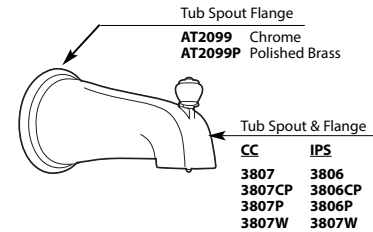

**MONTICELLO®
Two-Handle Tub/Shower Valve**

<u>Trim Only</u> MODEL	<u>Tub & Shower</u> MODEL FINISH		<u>Shower Only</u> MODEL
DISCONTINUED SKUS	2594	Chrome	2592CP
2590C	2594CP	Chrome/Pol. Brass	
2590W	2594P	Pol. Brass	
	82206	Chrome/Pol. Brass	
	82200	Chrome	2592
	82204	Chrome/Porcelain	2592P
	82200W	Glacier