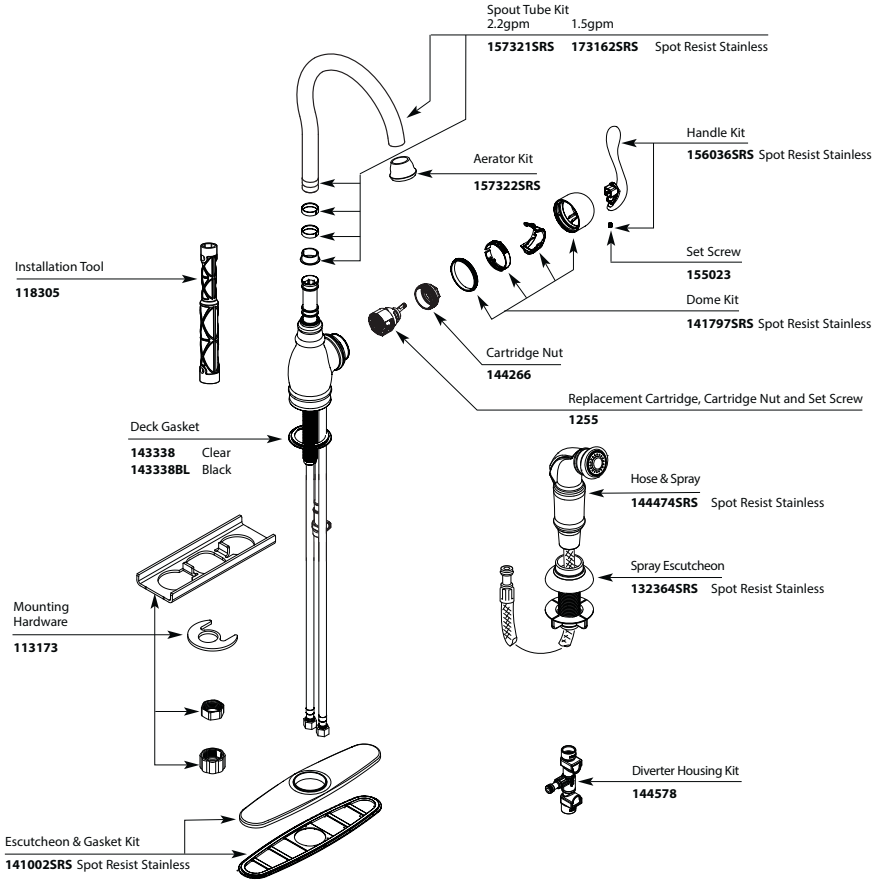

Anabelle™ Single-Handle Kitchen Faucet		
MODEL	TYPE	FINISH
876505RS	Lever	Spot Resist Stainless