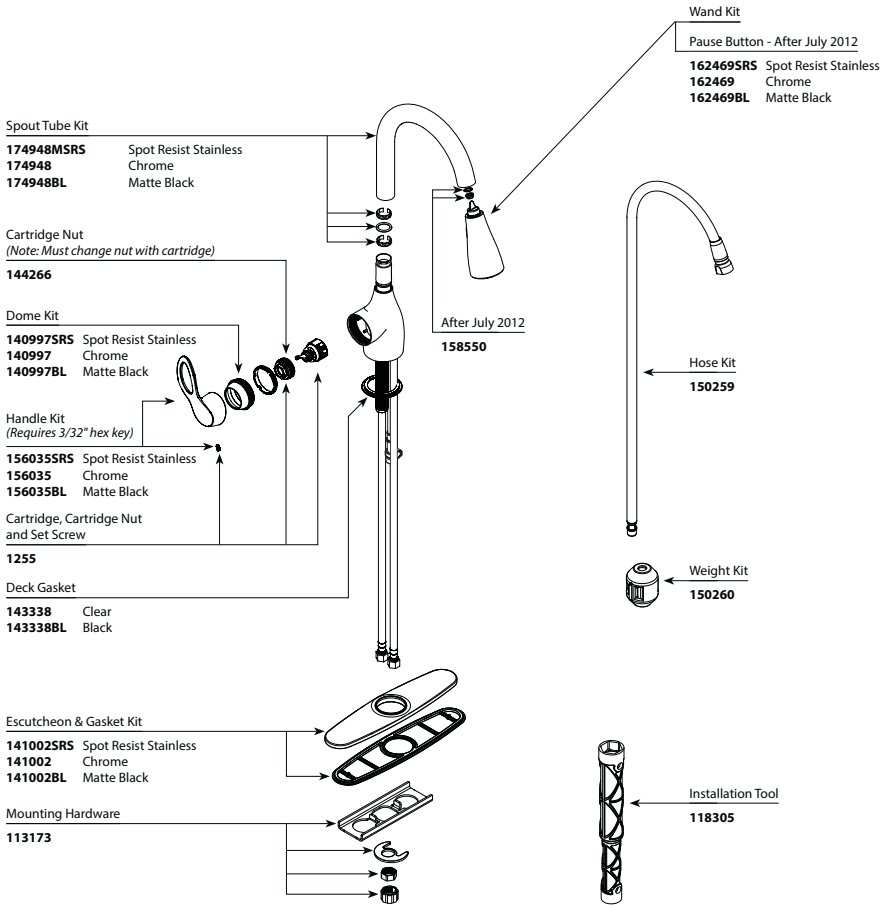

KLEO™
Single-Handle High Arc Pulldown Kitchen Faucet

MODEL	HANDLE	FINISH
CA87011SRS	Lever	Spot Resist Stainless
CA87011	Lever	Chrome
CA87011BL	Lever	Matte Black