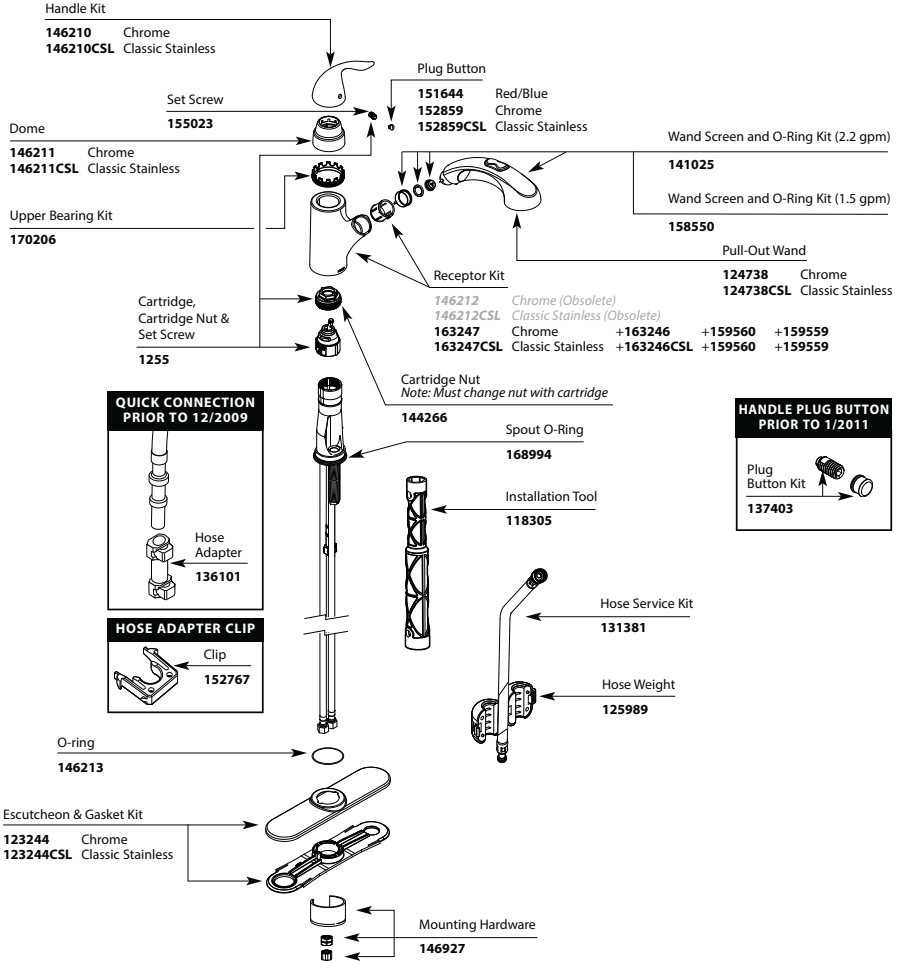

Integra®
Single Control Kitchen Pullout Faucet

MODEL	FINISH
67315C	Chrome
67315CSL	Classic Stainless
CA67316C	Chrome
CA87316CSC	Classic Stainless