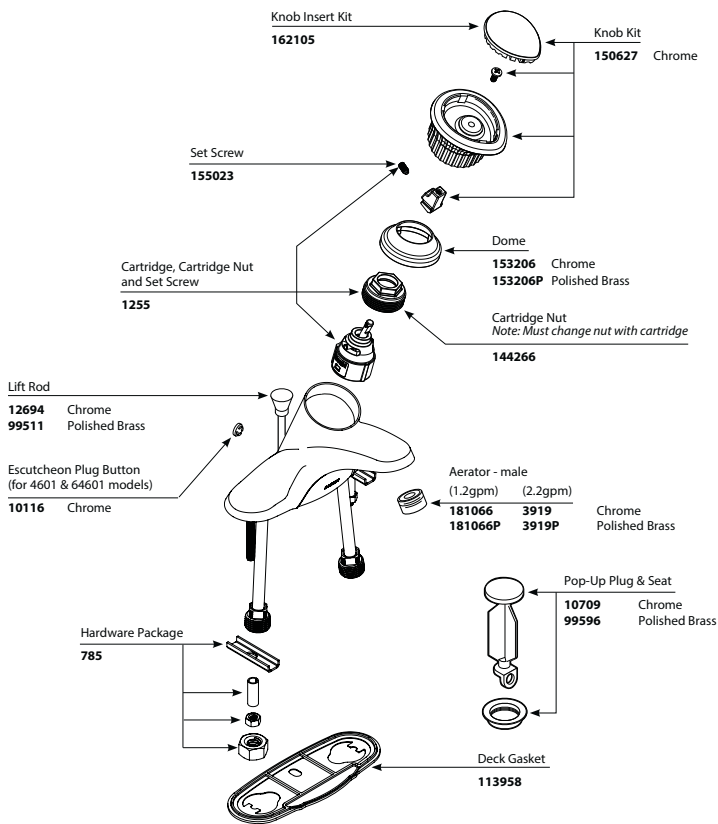

CHATEAU® Single-Handle Lavatory Faucet			
MODEL		WASTE	FINISH
4601	Lav 1/2" connections	None	Chrome
4621	Lav 1/2" connections	Metallic	Chrome
4621P	Lav 1/2" connections	Metallic	Polished Brass
4625	Lav 3/8" flex supplies	Metallic	Chrome
64600	Lav 3/8" compression	None	Chrome
64601	Lav 1/2" connections	None	Chrome
64620	Lav 1/2" connections	Metallic	Chrome
64621	Lav 1/2" connections	50/50	Chrome
64625	Lav 3/8" flex supplies	50/50	Chrome
64625	Lav 3/8" flex supplies	50/50	Chrome