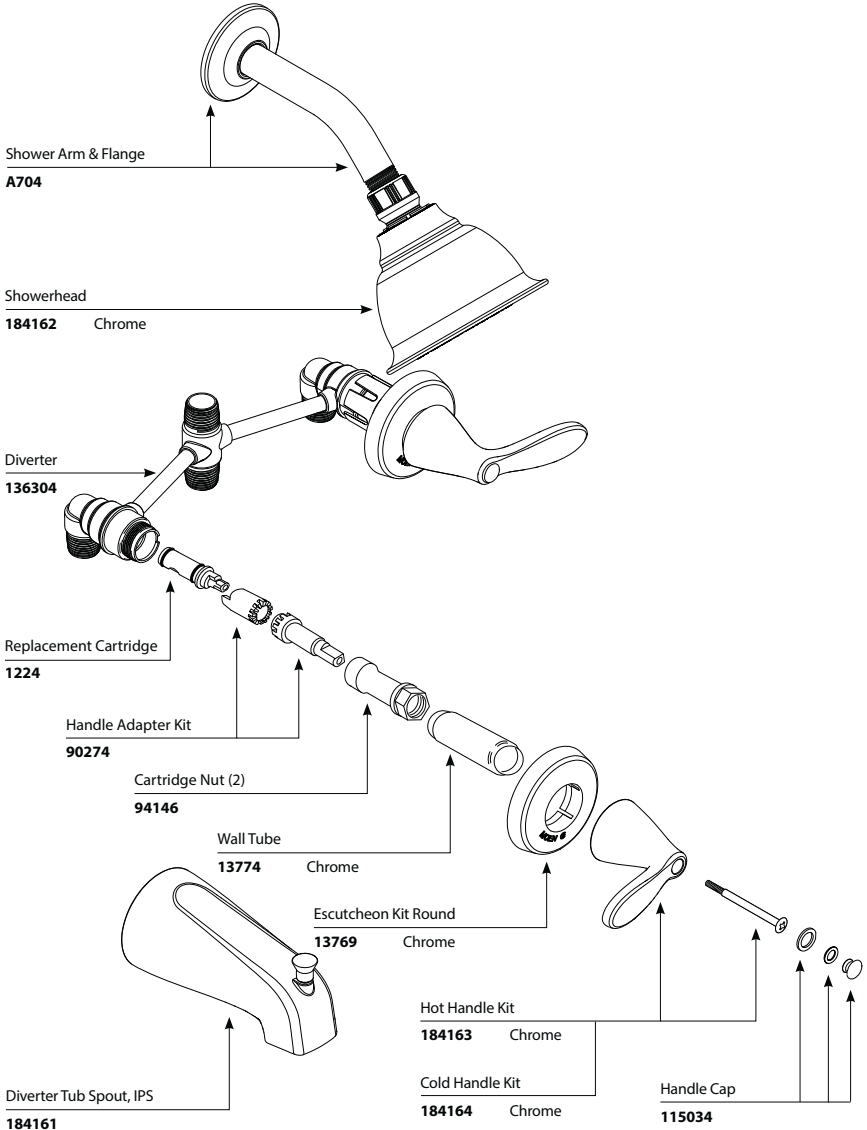

Adler™		
Two-Handle Tub/Shower Valve		
MODEL	TYPE	FINISH
82602	Lever	Chrome