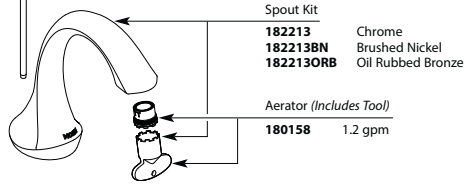

EVA™ Two-Handle Widespread Lavatory Faucet Trim		
MODEL	HANDLE	FINISH
T6420	Lever	Chrome
T6420BN	Lever	Brushed Nickel
T6420ORB	Lever	Oil Rubbed Bronze

Handle Kit - HOT or COLD