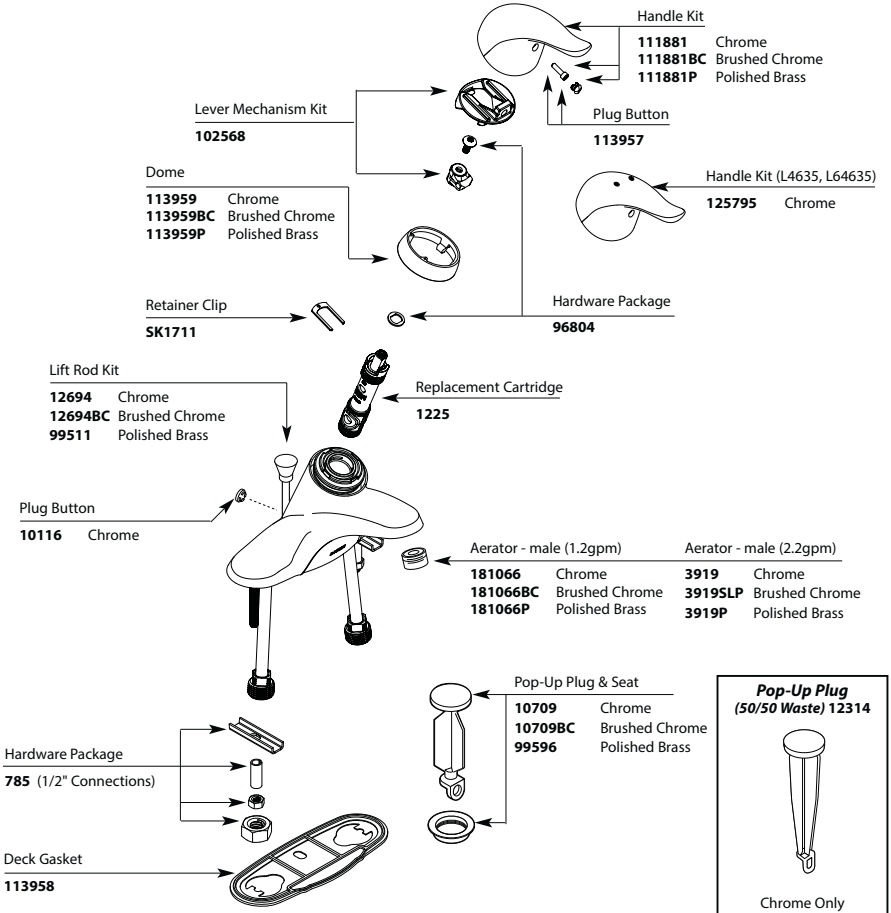

**CHATEAU®
Single-Handle Lavatory Faucet**

<u>MODEL</u>	<u>WASTE</u>	<u>FINISH</u>	<u>MODEL</u>	<u>WASTE</u>	<u>FINISH</u>
L4621	Lav 1/2" connections	Metallic	L64600	Lav 16" supplies	None
L4621CP	Lav 1/2" connections	Metallic	L64601	Lav 1/2" connections	None
L4621BC	Lav 1/2" connections	Metallic	L64621	Lav 1/2" connections	50/50
L4621P	Lav 1/2" connections	Metallic	L64624	Lav 16" supplies	Metallic
L4625	Lav 16" supplies	Metallic	L64625	Lav 16" supplies	50/50
L4601	Lav 1/2" connections	None	L64635	Lav 1/2" connections	Metallic
L4605	Lav 1/2" connections	None	L64620	Lav 1/2" connections	Metallic
L4635	Lav 1/2" connections	Metallic			Chrome