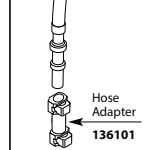

HANDLE PLUG BUTTON PRIOR TO 1/2011

QUICK CONNECTION PRIOR TO 12/2009