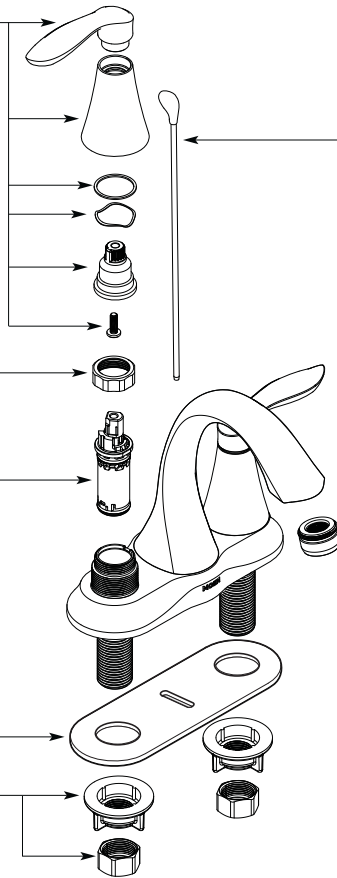

EVA™
4" Lavatory Faucet
with Metal Waste Assembly

<u>MODEL</u>	<u>FINISH</u>
6410	Chrome
6410BN	Brushed Nickel
6410ORB	Oil Rubbed Bronze
66410	Chrome (Bulk)
66411	Chrome (Bulk w/hot & cold indicators)

Handle Kit (Hot)

- **128867** Chrome
- **128867BN** Brushed Nickel
- **128867ORB** Oil Rubbed Bronze

Handle Kit (Cold)

- **128868** Chrome
- **128868BN** Brushed Nickel
- **128868ORB** Oil Rubbed Bronze

Lift Rod

- **128865** Chrome
- **128865BN** Brushed Nickel
- **128865ORB** Oil Rubbed Bronze

Option	
	Temperature Indicator Kit
129707	

1. *Cartridge Nut (x2)*
   97535

1. *Replacement Cartridge*
   1224

Aerator Kit
(1.2gpm)   (2.2gpm)

181066	3919	Chrome
181066BN	3919BN	Brushed Nickel
181066ORB	3919ORB	Oil Rubbed Bronze

1. *Gasket*
   128869

1. *Hardware Package*
   13678