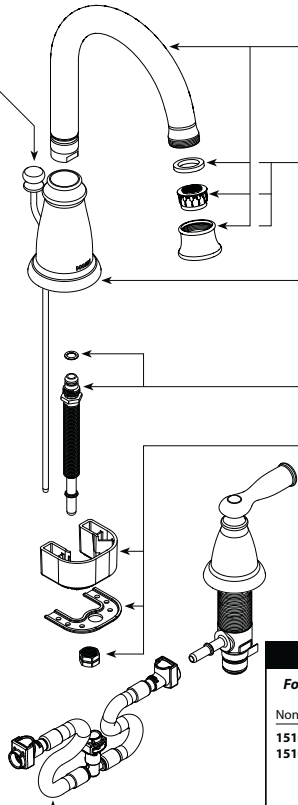

BANBURY™
Two-Handle Widespread Lavatory Faucet

MODEL	FINISH	NOTES
WS84924	Chrome	Non-Metallic Waste
WS84924BRB	Mediterranean Bronze	Non-Metallic Waste
WS84924SRN	Spot Resist Brushed Nickel	Non-Metallic Waste

Lift Rod Kit

- **149508** Chrome
- **149508CBN** Classic Brushed Nickel
- **149508BRB** Mediterranean Bronze
- **149508SRN** Spot Resist Brushed Nickel

Handle Hub Kit - Hot or Cold

Stem Extension Kit

- **174290**

Replacement Cartridge

- **1234**

Mounting Hardware

- **103759**

Hardware Package

- **12715**

Valve Body Kit

- **174292** Hot
- **174291** Cold

Duralock Hose Kit

- **114299**

Spout Tube Kit

- **168122** Chrome
- **168122BRB** Mediterranean Bronze
- **168122SR5** Spot Resist Stainless

Aerator Kit

1.2gpm	1.5gpm	
181067	101023	Chrome
181067BRB	101023BRB	Mediterranean Bronze
181067SRN	101023SRN	Spot Resist Brushed Nickel

Spout Hub Kit

- **168123** Chrome
- **168123BRB** Mediterranean Bronze
- **168123SR5** Spot Resist Stainless

Spout Shank & O-Ring

- **131170**

Hardware Kit

- **93959**

WASTE ASSEMBLIES

For Waste Service Order Full Assembly

Non-Metallic Waste Assembly

- **151018** Chrome
- **151018CSL** Classic Stainless
  (Use for Classic Brushed Nickel and Spot Resist Brushed Nickel)
- **151018BRB** Mediterranean Bronze