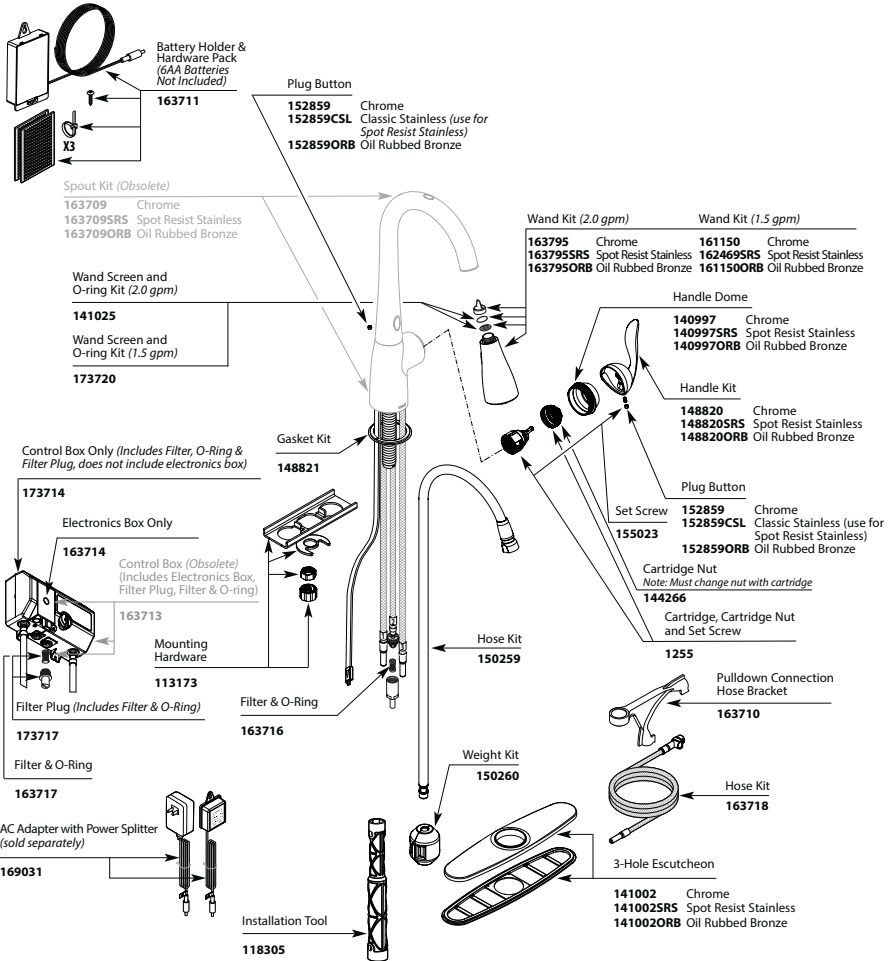

ARBOR™ with MOTIONSENSE™
Hands-Free, Single-Handle High Arc
Pulldown Kitchen Faucet

<u>MODELS</u>	<u>FINISH</u>
7594EC	Chrome
7594ESRS	Spot Resist Stainless
7594EORB	Oil Rubbed Bronze