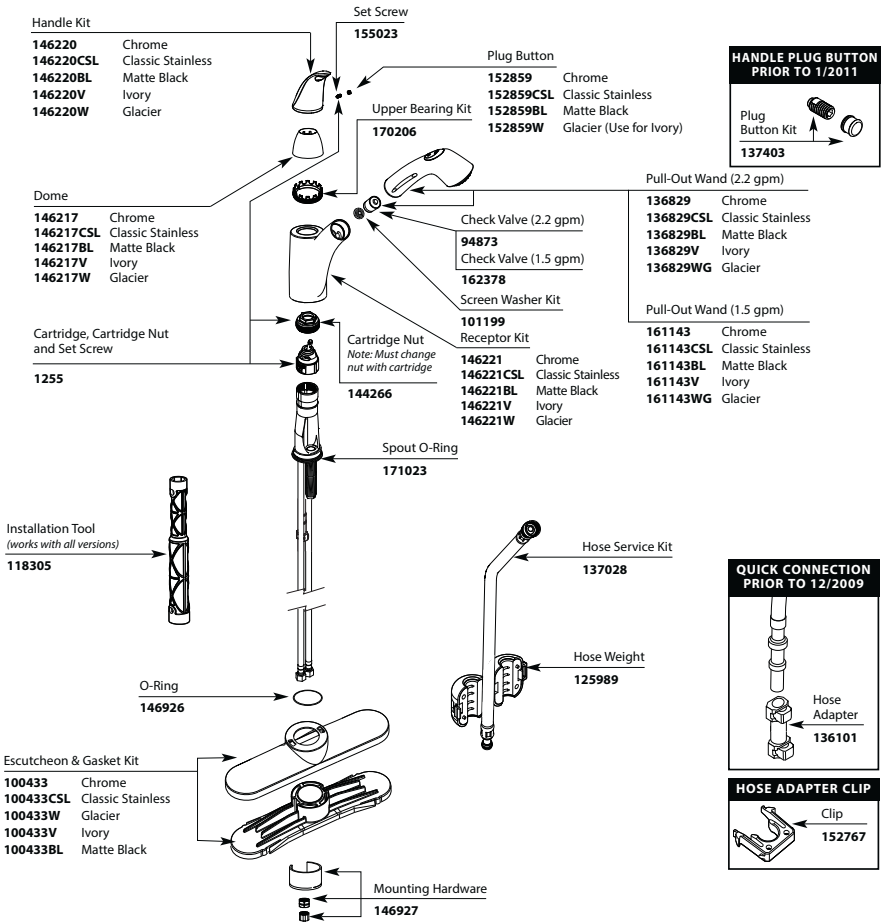

Extensa™
Single Control Kitchen Faucet
with Pullout Spray

<u>MODEL</u>	<u>HANDLE</u>	<u>FINISH</u>
7560C	Lever	Chrome
7560CSL	Lever	Classic Stainless
7560CSLBL	Lever	Classic Stainless/Matte Black
7560BL	Lever	Matte Black
7560V	Lever	Ivory
7560W	Lever	Glacier