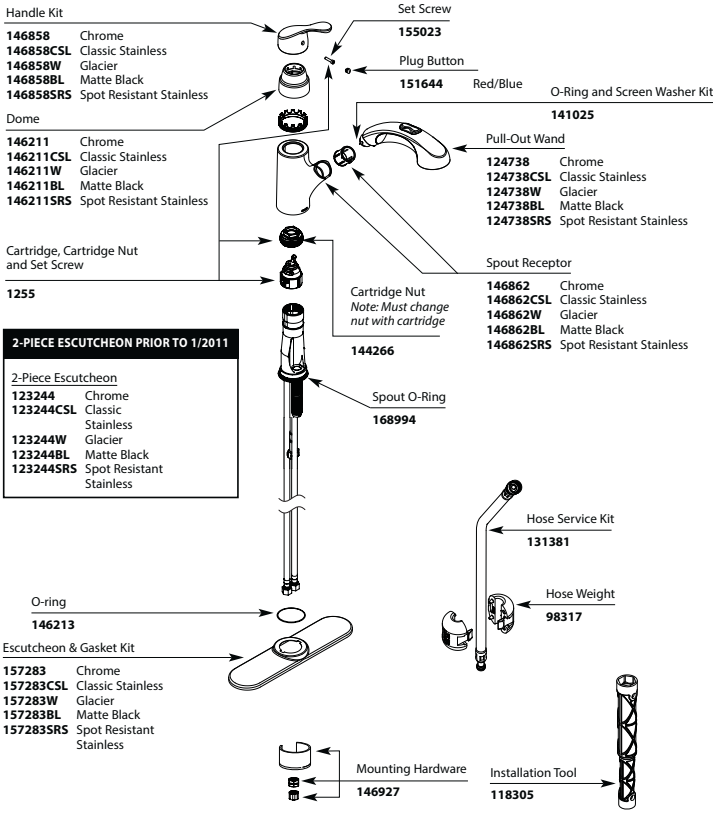

- Hose Adapter
136101

HOSE ADAPTER CLIP

- Clip
152767

RENZO

Single Control Kitchen Faucet

MODEL	FINISH
CA87316C	Chrome
CA87316CSL	Classic Stainless
CA87316W	Glacier
CA87316BL	Matte Black
CA87316SRS	Spot Resistant Stainless