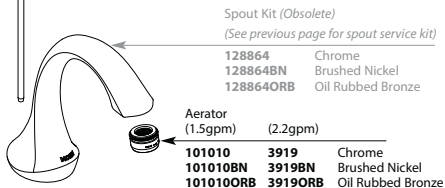

EVA™ Two-Handle Widespread Lavatory Faucet Trim		
MODEL	HANDLE	FINISH
T6420	Lever	Chrome
T6420BN	Lever	Brushed Nickel
T6420ORB	Lever	Oil Rubbed Bronze

Handle Kit - HOT or COLD