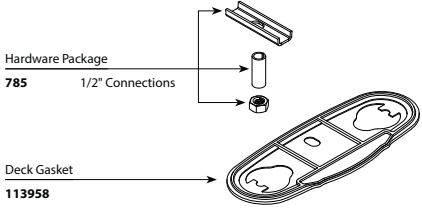

ADLER™
Single-Handle Lavatory Faucet

MODEL	FINISH	NOTES
WS84503	Chrome	Non-Metallic Waste

WASTE ASSEMBLIES

For Waste Service Order Full Assembly

Non-Metallic Waste Assembly
151018 Chrome

OPTIONAL KNOB HANDLE

Handle Insert Kit
162043

Handle Service Kit
162623