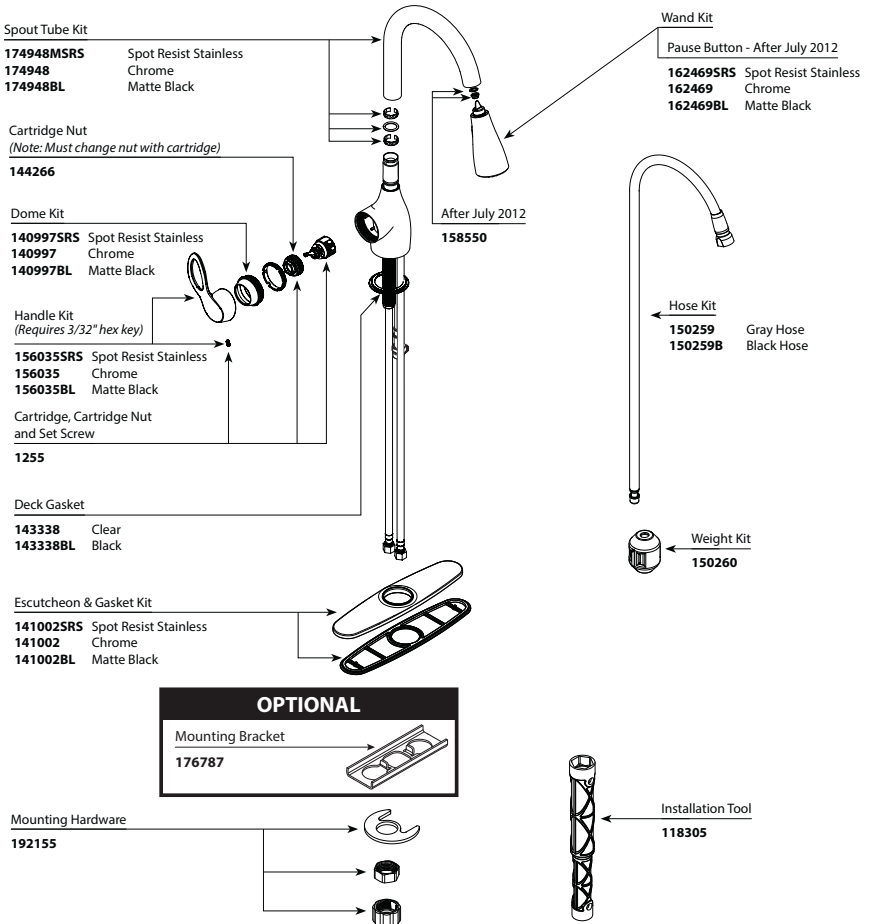

KLEO™
Single-Handle High Arc Pulldown Kitchen Faucet

MODEL	HANDLE	FINISH
CA87011SRS	Lever	Spot Resist Stainless
CA87011	Lever	Chrome
CA87011BL	Lever	Matte Black