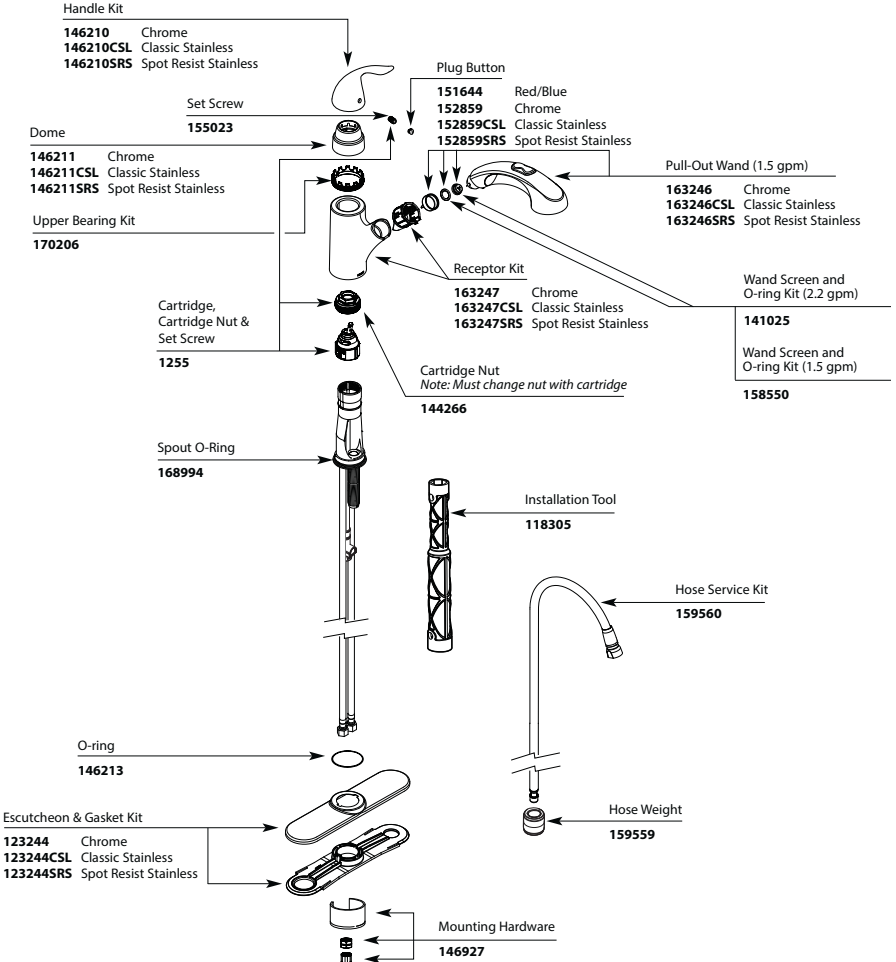

Chrome

106378 Roman tub stem extension
 • adapts to all 3-hole roman tub valves

N/A

Integra®
Single Control Kitchen Pullout Faucet

MODEL	FINISH
67315C	Chrome
67315CSL	Classic Stainless
67315SRS	Spot Resist Stainless

Integra®
Single Control Kitchen Pullout Faucet

MODEL	FINISH
67315C	Chrome
67315CSL	Classic Stainless
CA67316C	Chrome
CA87316CSC	Classic Stainless

**OneTouch®
Single Control Kitchen Pullout Faucet**

MODEL	HANDLE	FINISH	MODEL	HANDLE	FINISH
87540W	Lever	Glacier	DISCONTINUED		
87540S	Lever	Sand			
87540CSD	Lever	Chrome w/Soap Dispenser			