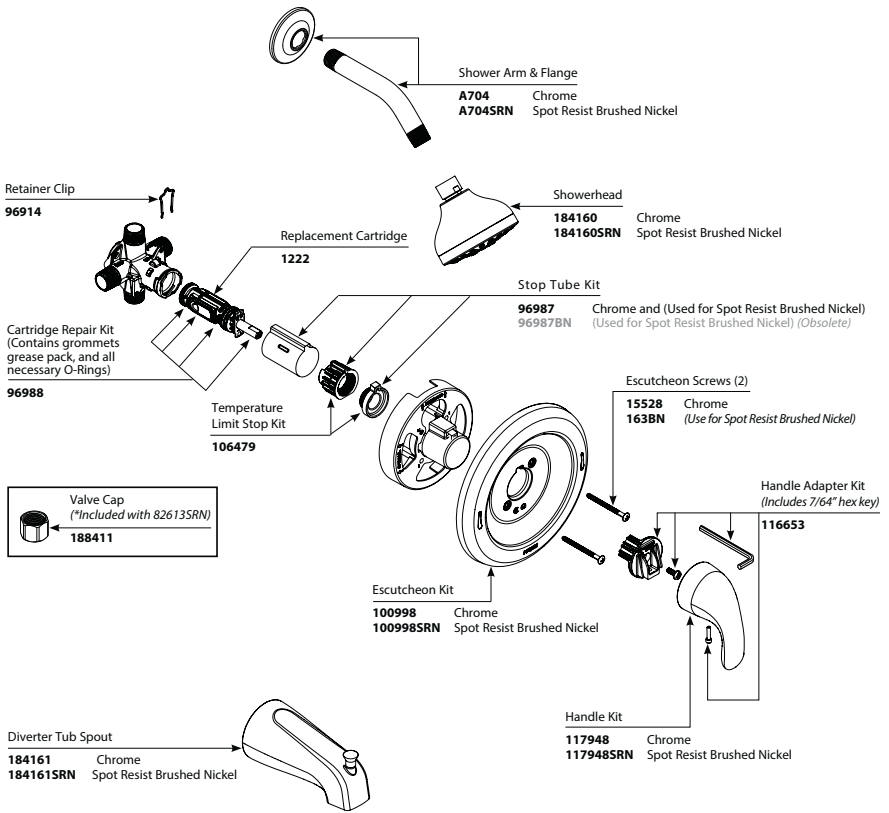

Adler™ Posi-Temp®		
Single-Handle Tub/Shower and Shower-Only		
MODEL	TYPE	FINISH
82603	Tub/Shower	Chrome
82603SRN	Tub/Shower	Spot Resist Brushed Nickel
82613SRN	Tub/Shower	Spot Resist Brushed Nickel
(*Includes Valve Cap)		
82604	Shower-Only	Chrome
82604SRN	Shower-Only	Spot Resist Brushed Nickel