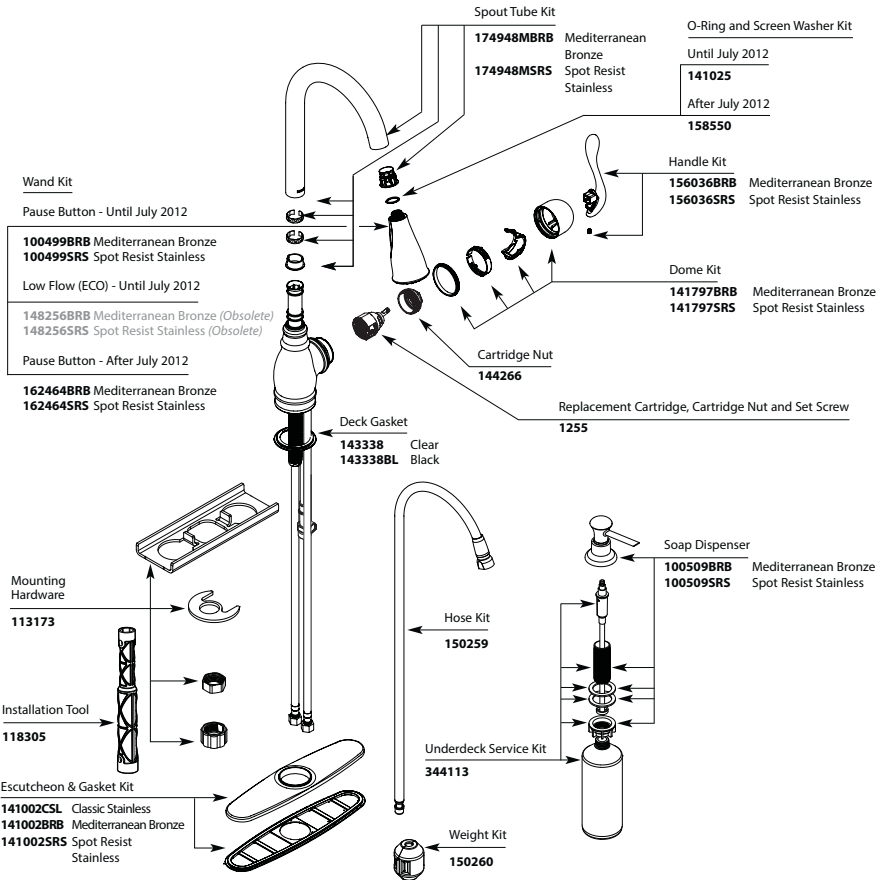

ANABELLE™		
Single-Handle High Arc Pulldown Kitchen Faucet		
MODEL	TYPE	FINISH
CA87003BRB	Lever	Mediterranean Bronze
CA87003SRS	Lever	Spot Resist Stainless
DISCONTINUED		
CA87003	Lever	Chrome

See Next Page for Additional Finishes