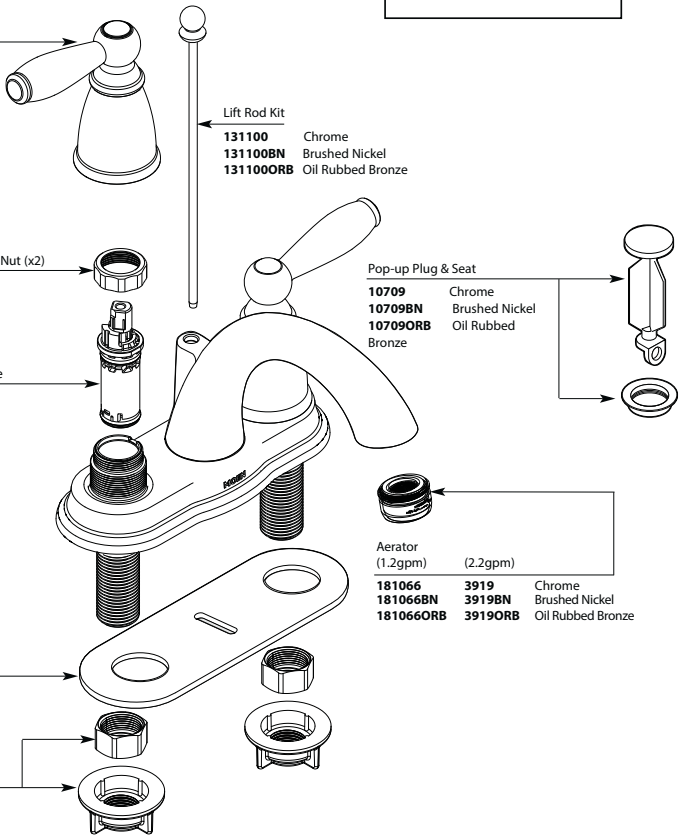

BRANTFORD™
4" Lavatory Faucet
with Metal Waste Assembly

MODEL	FINISH
6610	Chrome
6610BN	Brushed Nickel
6610ORB	Oil Rubbed Bronze
66610	Chrome (Bulk)

Models Prior to 9/09

Handle Cap
131099 Chrome
131099BN Brushed Nickel
131099ORB Oil Rubbed Bronze
Handle Screw Kit (2)
11854

Option

Color Indicators (x2)
150883

1. Handle Kit - HOT
2. **131097** Chrome
   - **131097BN** Brushed Nickel
   - **131097ORB** Oil Rubbed Bronze
3. Handle Kit - COLD
4. **131098** Chrome
   - **131098BN** Brushed Nickel
   - **131098ORB** Oil Rubbed Bronze

1. Lift Rod Kit
2. **131100** Chrome
   - **131100BN** Brushed Nickel
   - **131100ORB** Oil Rubbed Bronze

1. Cartridge Nut (x2)
   97535

1. Replacement Cartridge
   1224

1. Pop-up Plug & Seat
2. **10709** Chrome
   - **10709BN** Brushed Nickel
   - **10709ORB** Oil Rubbed Bronze

1. Aerator (1.2gpm) (2.2gpm)
2. **181066** Chrome
   - **181066BN** Brushed Nickel
   - **181066ORB** Oil Rubbed Bronze
   - **3919** Chrome
   - **3919BN** Brushed Nickel
   - **3919ORB** Oil Rubbed Bronze

1. Gasket
   128869

1. Hardware Package
   13678