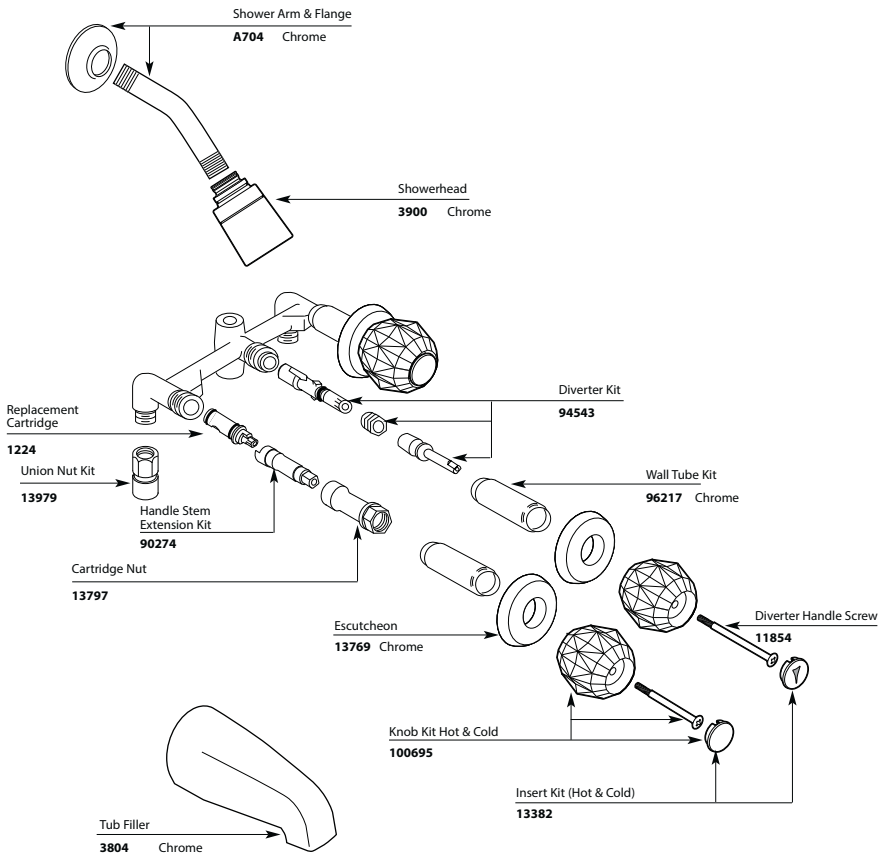

CHATEAU®		
Three-Handle Tub/Shower Valve		
MODEL	HANDLE	FINISH
2995	Knob	Chrome
Discontinued SKUS		
2995P		Polished Brass
2994		Chrome