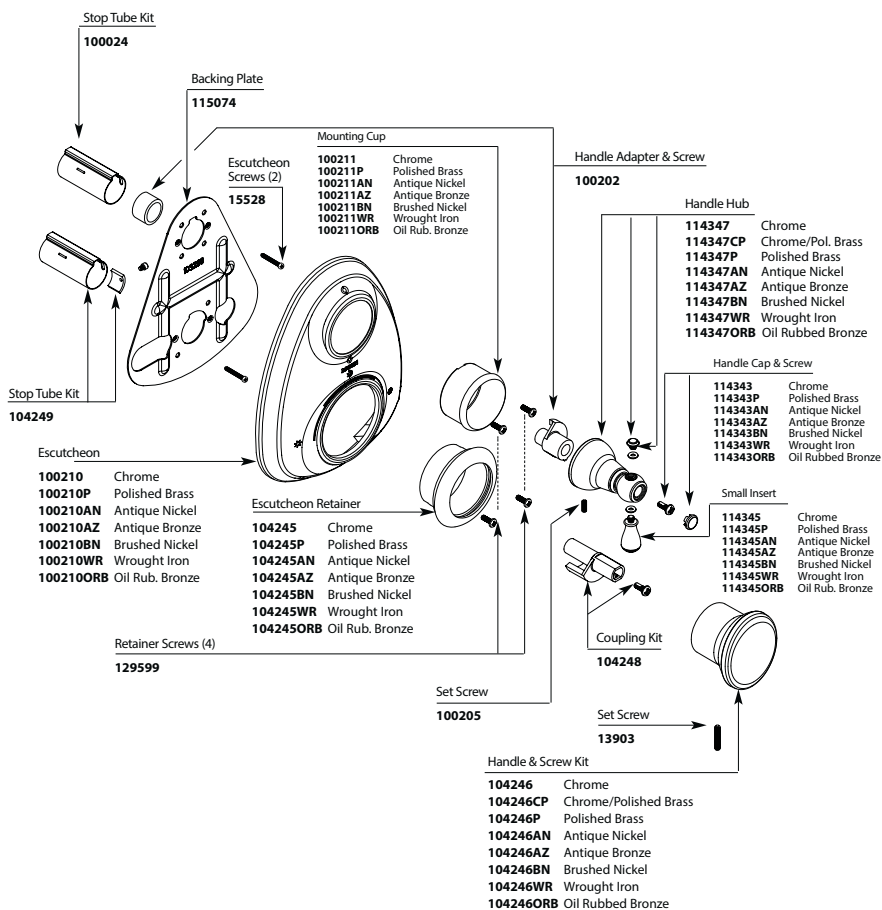

KINGSLEY™ MOENTROL®
with Built-In 3 Function Diverter Shower
Valve Trim for sku #263 Vertical Spa

<u>MODEL</u>	<u>HANDLE</u>	<u>FINISH</u>
T4111	Lever/Knob	Chrome
T4111AN	Lever/Knob	Antique Nickel
T4111AZ	Lever/Knob	Antique Bronze
T4111BN	Lever/Knob	Brushed Nickel
T4111WR	Lever/Knob	Wrought Iron
T4111ORB	Lever/Knob	Oil Rubbed Bronze
Discontinued Skus		
T4111CP	Lever/Knob	Chrome/Pol. Brass
T4111P	Lever/Knob	Polished Brass