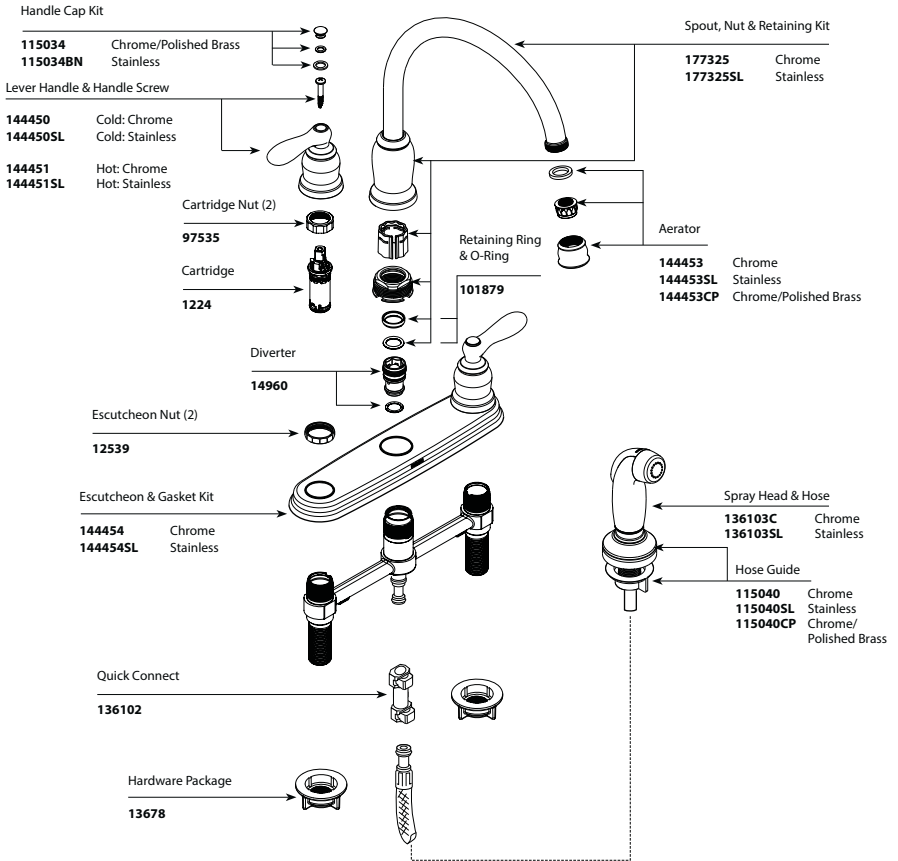

Caldwell™		
Two-Handle High Arc Spout Lever Style Kitchen Faucet w/Side Spray		
MODEL	HANDLE	FINISH
CA87888	Lever	Chrome
DISCONTINUED		
CA87888SL	Lever	Stainless
CA87888CP	Lever	Chrome/Polished Brass
CA87889	Lever	Chrome w/o side spray