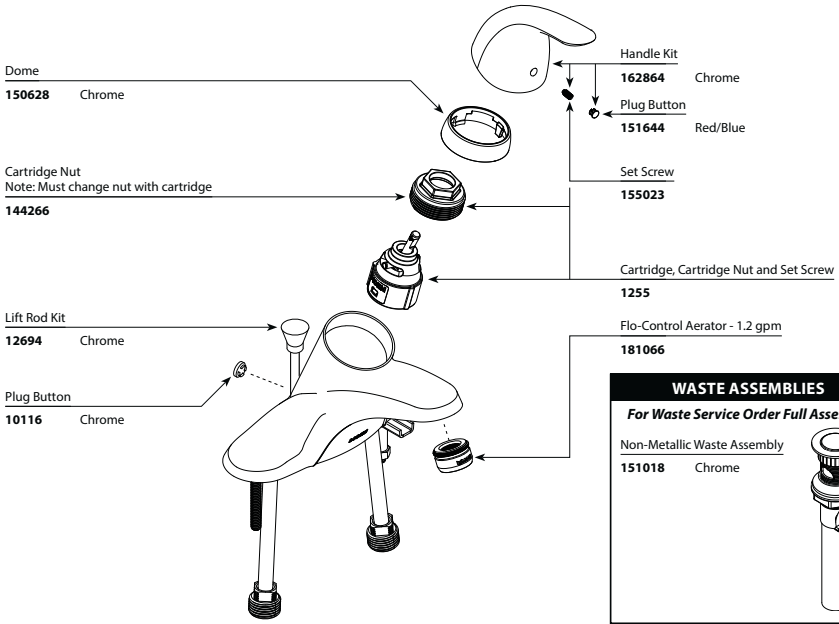

ADLER™
Single-Handle Lavatory Faucet

MODEL	FINISH	NOTES
WS84503	Chrome	Non-Metallic Waste

WASTE ASSEMBLIES

For Waste Service Order Full Assembly

Non-Metallic Waste Assembly
151018 Chrome

OPTIONAL KNOB HANDLE

Handle Insert Kit
162043

Handle Service Kit
162623