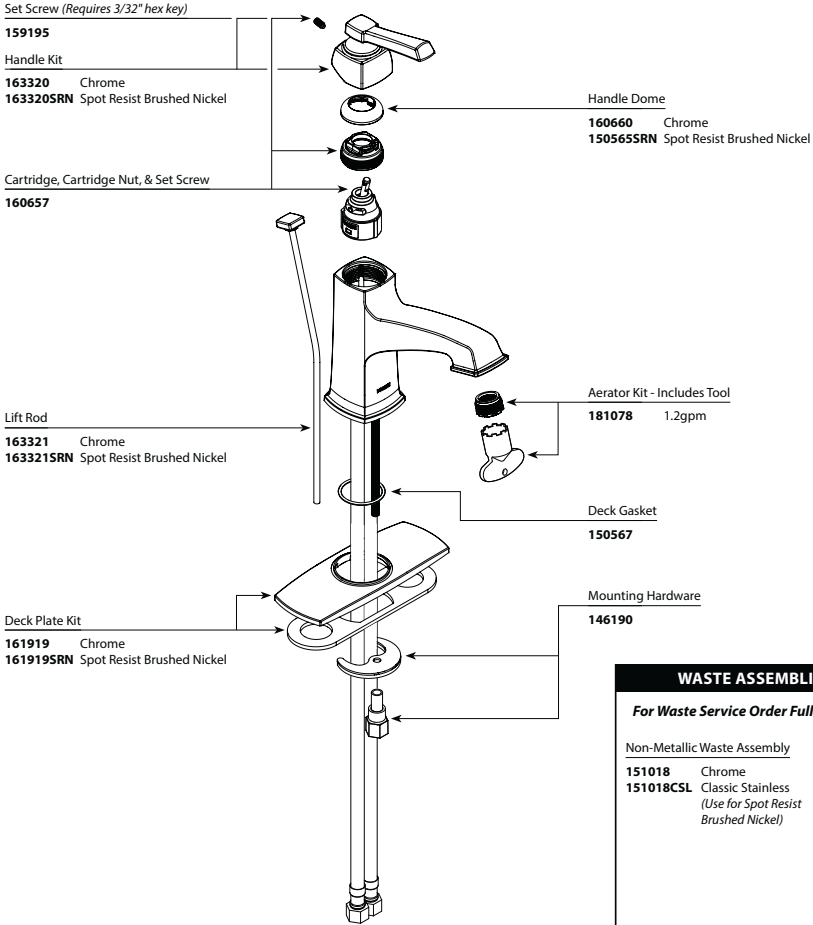

BOARDWALK™		
Single-Handle Lavatory Faucet		
MODEL	FINISH	NOTES
WS84805	Chrome	Non-Metallic Waste
WS84805SRN	Spot Resist Brushed Nickel	Non-Metallic Waste