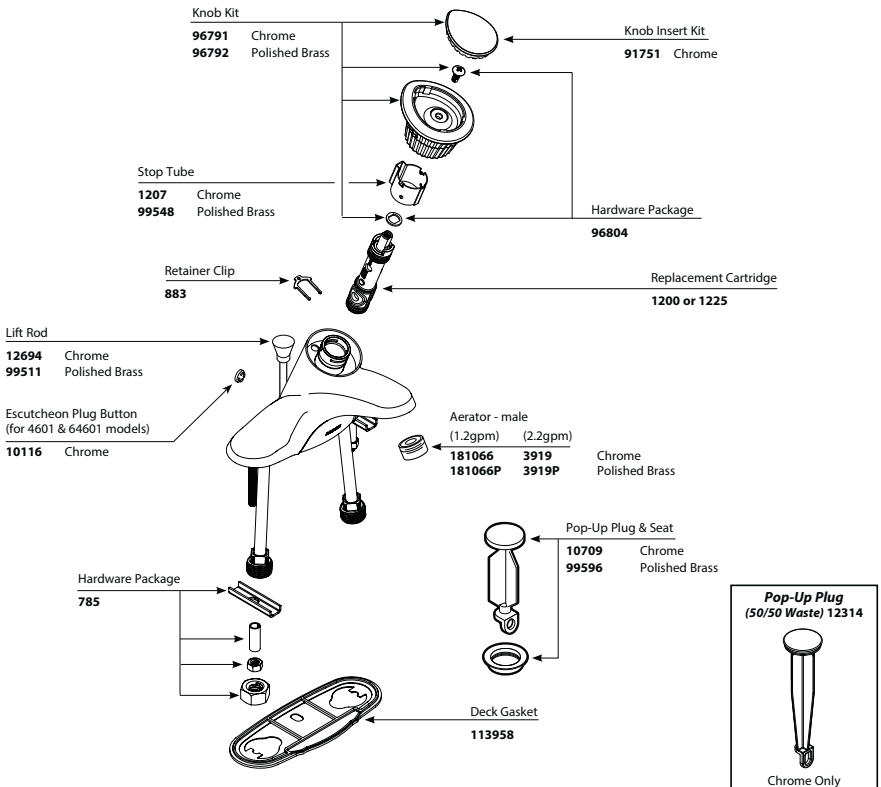

CHATEAU®			
Single-Handle Lavatory Faucet			
MODEL		WASTE	FINISH
4601	Lav 1/2" connections	None	Chrome
4621	Lav 1/2" connections	Metallic	Chrome
4621P	Lav 1/2" connections	Metallic	Polished Brass
4625	Lav 16" supplies	Metallic	Chrome
64601	Lav 1/2" connections	None	Chrome
64620	Lav 1/2" connections	Metallic	Chrome
64621	Lav 1/2" connections	50/50	Chrome
64624	Lav 16" supplies	Metallic	Chrome
64625	Lav 16" supplies	50/50	Chrome