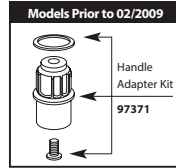

MONTICELLO® Two-Handle Tub/Shower Valve			
Trim Only MODEL	Tub & Shower MODEL	FINISH	Shower Only MODEL
DISCONTINUED SKUS	2594	Chrome	2592CP
2590C	2594CP	Chrome/Pol. Brass	
2590W	2594P	Pol. Brass	
	82206	Chrome/Pol. Brass	
	82200	Chrome	2592
	82204	Chrome/Porcelain	2592P
	82200W	Glacier