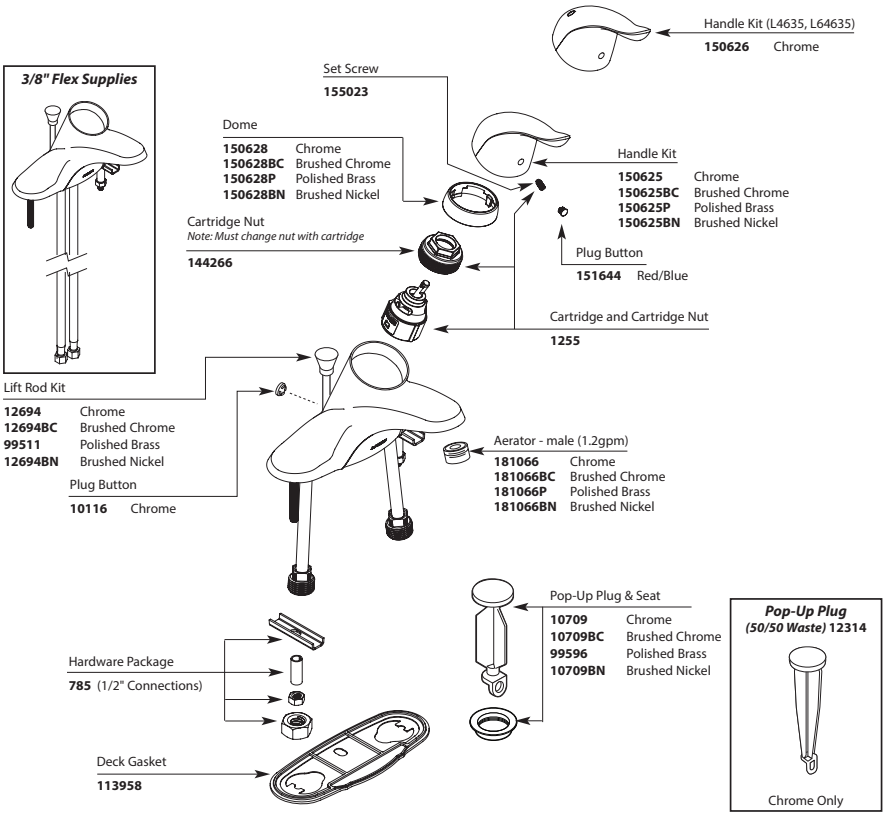

CHATEAU®
Single-Handle Lavatory Faucet

MODEL	WASTE	FINISH	MODEL	WASTE	FINISH
L4621	Lav 1/2" connections	Chromium	L64600	Lav 3/8" flex supplies	Chromium
L4621BC	Lav 1/2" connections	Brushed Chromium	L64601	Lav 1/2" connections	Chromium
L4621P	Lav 1/2" connections	Polished Chromium	L64621	Lav 1/2" connections	Chromium
L4625	Lav 3/8" flex supplies	Chromium	L64624	Lav 3/8" flex supplies	Chromium
L4601	Lav 1/2" connections	None	L64625	Lav 3/8" flex supplies	Chromium
L4605	Lav 1/2" connections	None	L64635	Lav 1/2" connections	Chromium
L4631BC	Lav 3/8" flex supplies	Brushed Chromium	L64620	Lav 1/2" connections	Chromium
L4635	Lav 1/2" connections	Chromium			
L4621BN	Lav 1/2" connections	Brushed Chromium