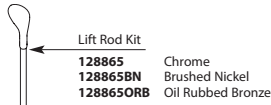

EVA™		
Two-Handle Widespread Lavatory Faucet Trim		
MODEL	HANDLE	FINISH
T6420	Lever	Chrome
T6420BN	Lever	Brushed Nickel
T6420ORB	Lever	Oil Rubbed Bronze

Handle Kit - HOT or COLD