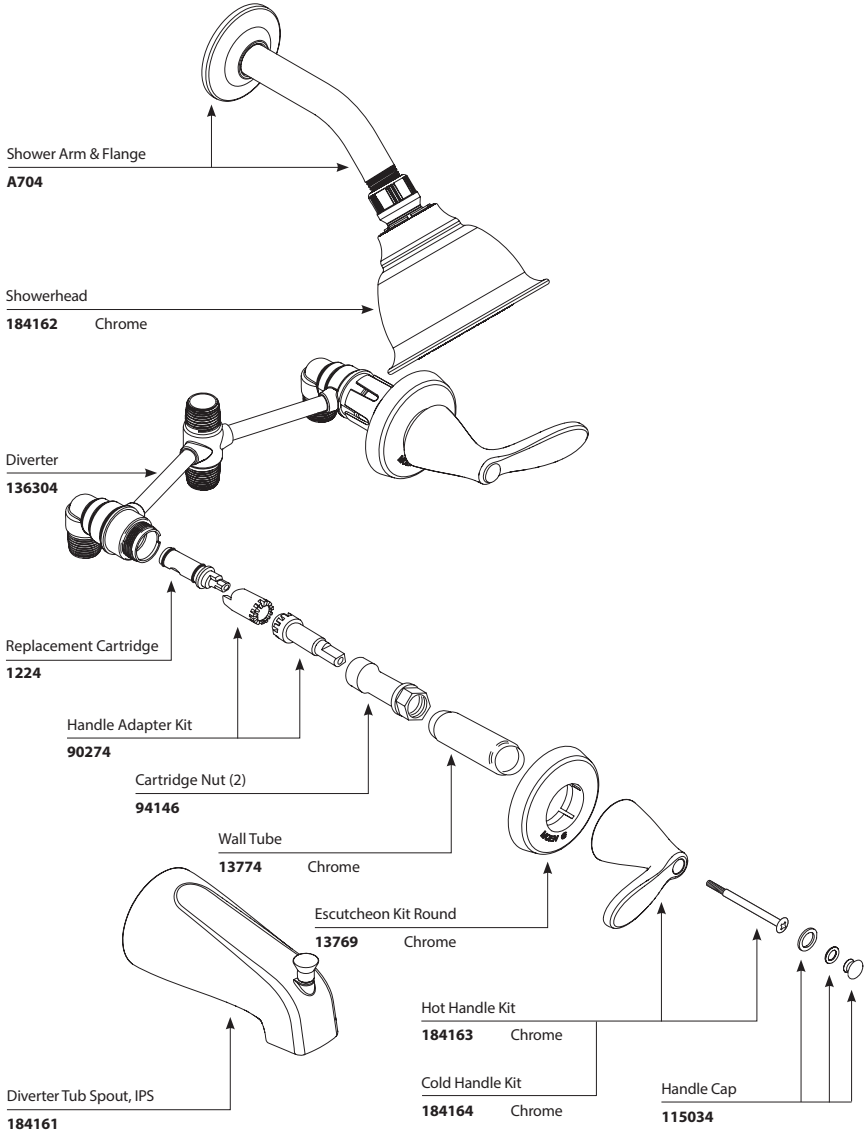

Adler™		
Two-Handle Tub/Shower Valve		
MODEL	TYPE	FINISH
82602	Lever	Chrome