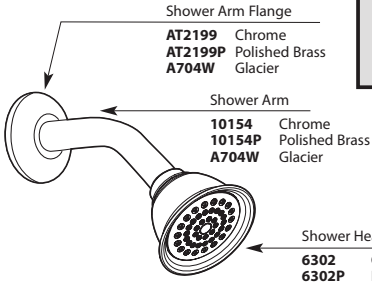

MONTICELLO® Two-Handle Tub/Shower Valve			
Trim Only MODEL	Tub & Shower MODEL	FINISH	Shower Only MODEL
DISCONTINUED SKUS	2594	Chrome	2592CP
2590C	2594CP	Chrome/Pol. Brass	
2590W	2594P	Pol. Brass	
	82206	Chrome/Pol. Brass	
	82200	Chrome	2592
	82204	Chrome/Porcelain	2592P
	82200W	Glacier