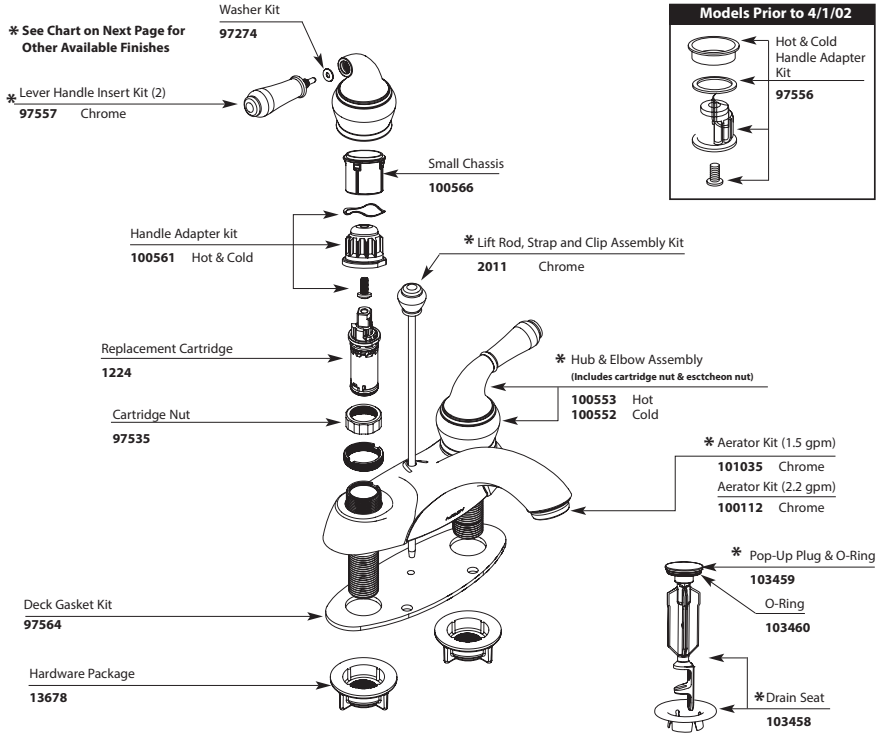

MONTICELLO®
Two-Handle Lavatory Faucet

MODEL	HANDLE	FINISH	MODEL	HANDLE	FINISH
4551	Lever	Chrome	84210ST	Lever	Satine/Pol. Brass
4551BN	Lever	Brushed Nickel	84212ST	Lever	Satine
4551CP	Lever	Chrome/Pol. Brass	84214	Lever	Pol. Brass/Porcelain
4551CPC	Lever	Chrome/Porcelain			
4551P	Lever	Polished Brass			
4551W	Lever	Glacier	DISCONTINUED SKUS		
4551PM	Lever	Platinum	4550	Lever	Chrome
4551PMC	Lever	Platinum/Chrome	4550CP	Lever	Chrome/Pol. Brass
4551ST	Lever	Satine	4550P	Lever	Polished Brass
4551STP	Lever	Satine/Pol. Brass	4550W	Lever	Glacier
84200	Lever	Chrome	R4550	Lever	Chrome
84200BN	Lever	Brushed Nickel	R4550P	Lever	Pol. Brass
84200ORB	Lever	Oil Rubbed Bronze	R4550PM	Lever	Platinum
84200PM	Lever	Platinum/Chrome	R4550ST	Lever	Satine
84204	Lever	Chrome/Porcelain	A4550	Accent	Chrome
84206	Lever	Chrome/Pol. Brass	A4550P	Accent	Polished Brass
84210	Lever	Pol. Brass	A4550PM	Accent	Platinum
84210PM	Lever	Platinum/Pol. Brass	A4550ST	Accent	Satine
			A4550BP	Accent	Black Opal

See Next Page for Additional Finishes