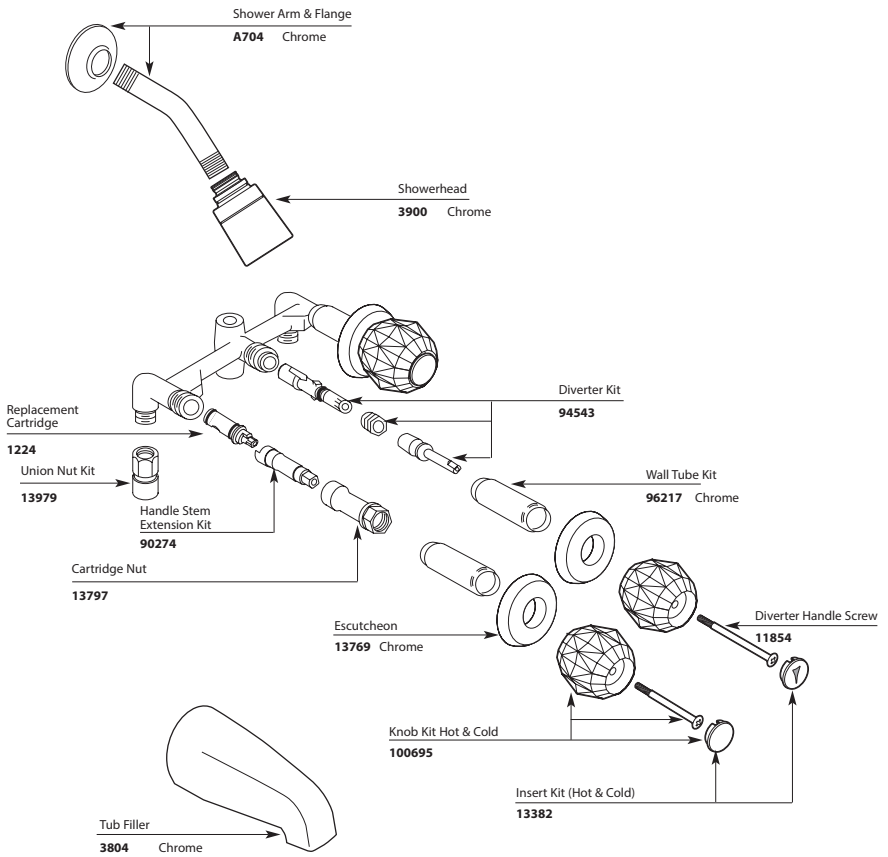

CHATEAU®		
Three-Handle Tub/Shower Valve		
MODEL	HANDLE	FINISH
2995	Knob	Chrome
Discontinued SKUS		
2995P		Polished Brass
2994		Chrome