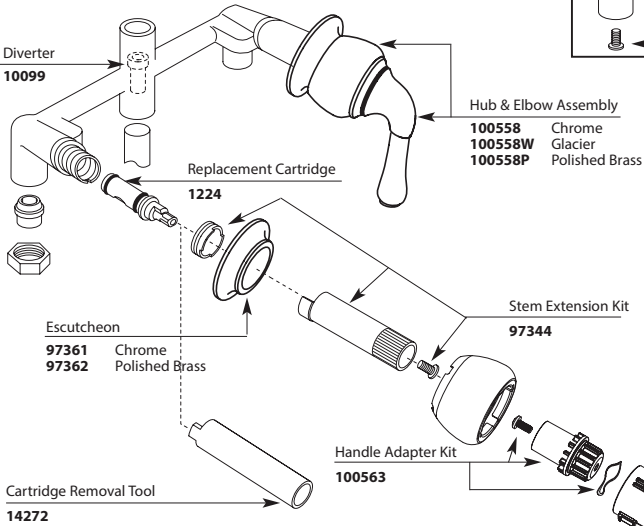

MONTICELLO® Two-Handle Tub/Shower Valve			
Trim Only MODEL	Tub & Shower MODEL	FINISH	Shower Only MODEL
DISCONTINUED SKUS	2594	Chrome	2592CP
2590C	2594CP	Chrome/Pol. Brass	
2590W	2594P	Pol. Brass	
	82206	Chrome/Pol. Brass	
	82200	Chrome	2592
	82204	Chrome/Porcelain	2592P
	82200W	Glacier