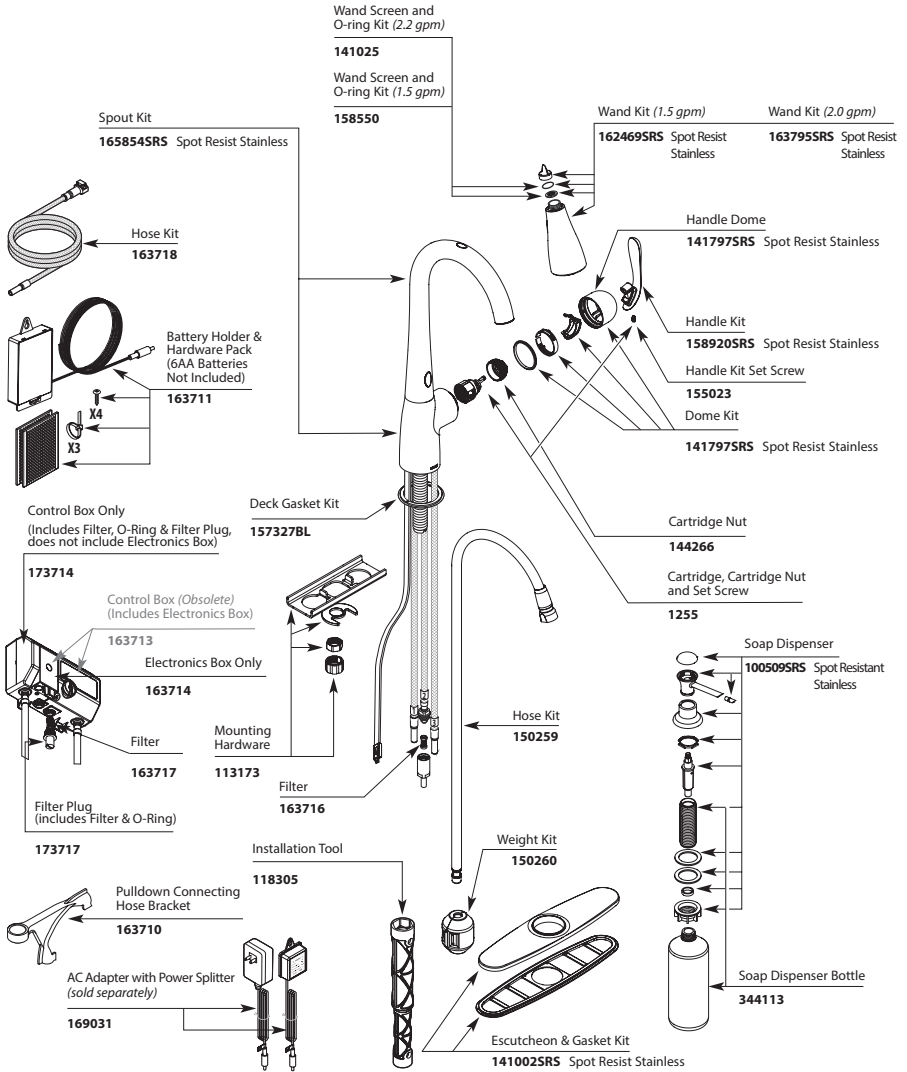

Haysfield™ with MOTIONSENSE™
Hands-Free, Single-Handle High Arc
Pulldown Kitchen Faucet
MODEL 87350ESRS **FINISH** Spot Resist Stainless