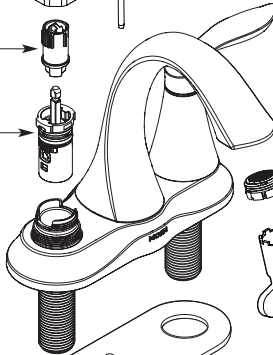

- Cartridge Nut (x2)
- 97535

- Stem Extension Kit
- 177162

- Replacement Cartridge
- 1234

Aerator Kit (*Includes Tool*)

- 137401 1.5gpm
- 180158 1.2gpm

- Gasket
- 128869

- Low Profile Mounting Nuts (x2)
- 145665