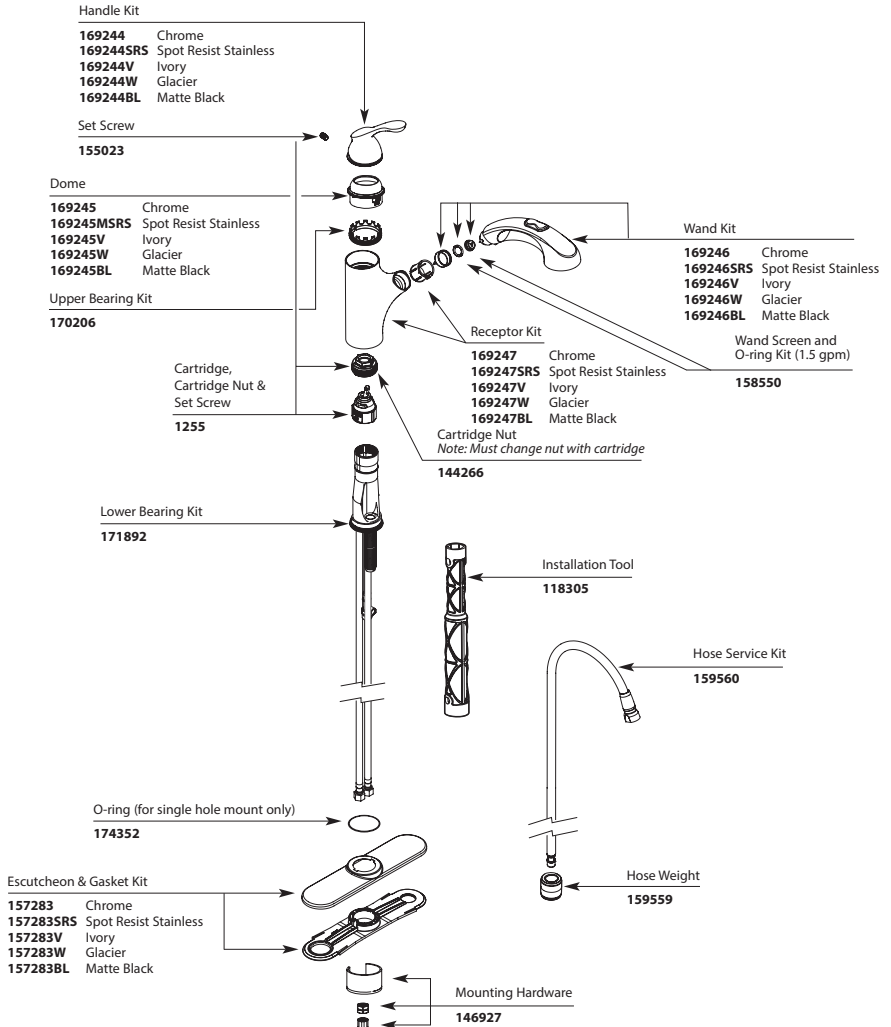

Banbury®
Single Control Kitchen Pullout Faucet

MODEL	FINISH
87017	Chrome
87017SRS	Spot Resist Stainless
87017V	Ivory
87017W	Glacier
87017BL	Matte Black