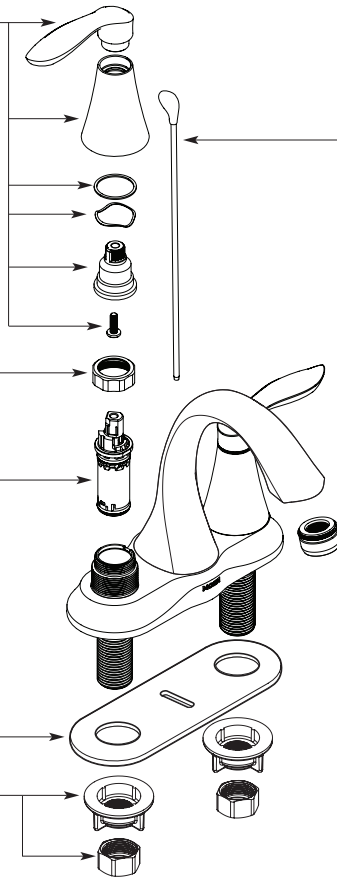

EVA™
4" Lavatory Faucet
with Metal Waste Assembly

<u>MODEL</u>	<u>FINISH</u>
6410	Chrome
6410BN	Brushed Nickel
6410ORB	Oil Rubbed Bronze
66410	Chrome (Bulk)
66411	Chrome (Bulk w/hot & cold indicators)

Handle Kit (Hot)

- **128867** Chrome
- **128867BN** Brushed Nickel
- **128867ORB** Oil Rubbed Bronze

Handle Kit (Cold)

- **128868** Chrome
- **128868BN** Brushed Nickel
- **128868ORB** Oil Rubbed Bronze

Lift Rod

- **128865** Chrome
- **128865BN** Brushed Nickel
- **128865ORB** Oil Rubbed Bronze

Option

Temperature Indicator Kit

129707

1. *Cartridge Nut (x2)*
2. **97535**

1. *Replacement Cartridge*
2. **1224**

Aerator Kit

<i>(1.2gpm)</i>	<i>(2.2gpm)</i>	
181066	3919	Chrome
181066BN	3919BN	Brushed Nickel
181066ORB	3919ORB	Oil Rubbed Bronze

1. *Gasket*
2. **128869**

1. *Hardware Package*
2. **13678**