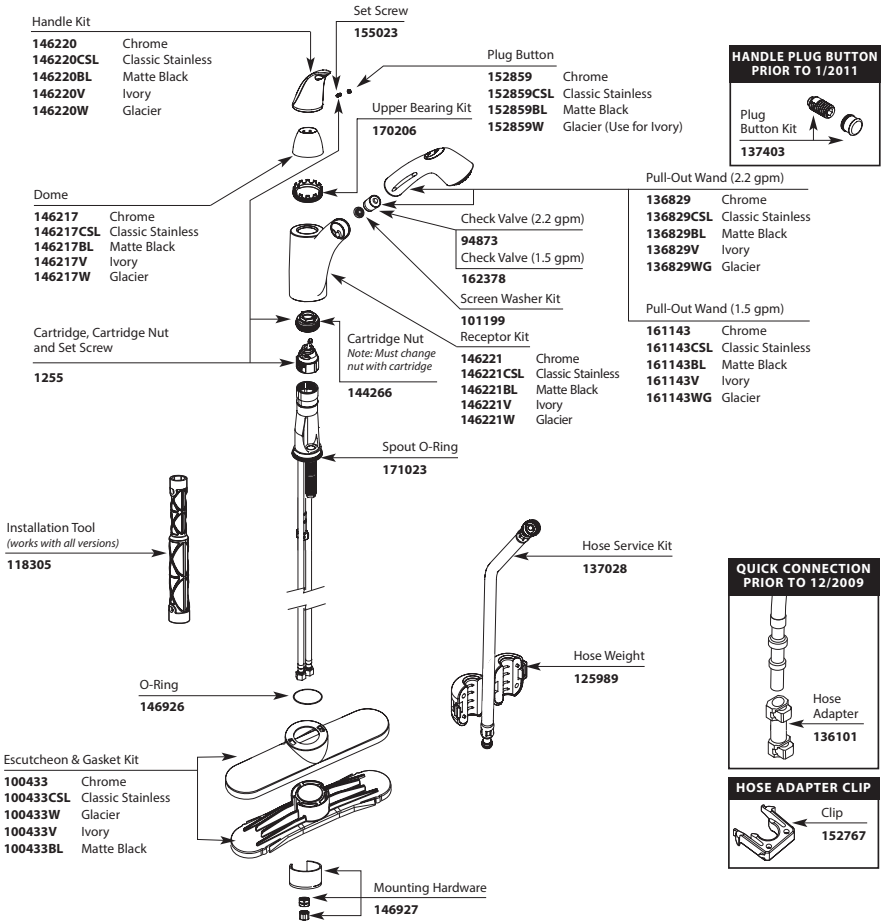

Extensa™
Single Control Kitchen Faucet
with Pullout Spray

<u>MODEL</u>	<u>HANDLE</u>	<u>FINISH</u>
7560C	Lever	Chrome
7560CSL	Lever	Classic Stainless
7560CSLBL	Lever	Classic Stainless/Matte Black
7560BL	Lever	Matte Black
7560V	Lever	Ivory
7560W	Lever	Glacier