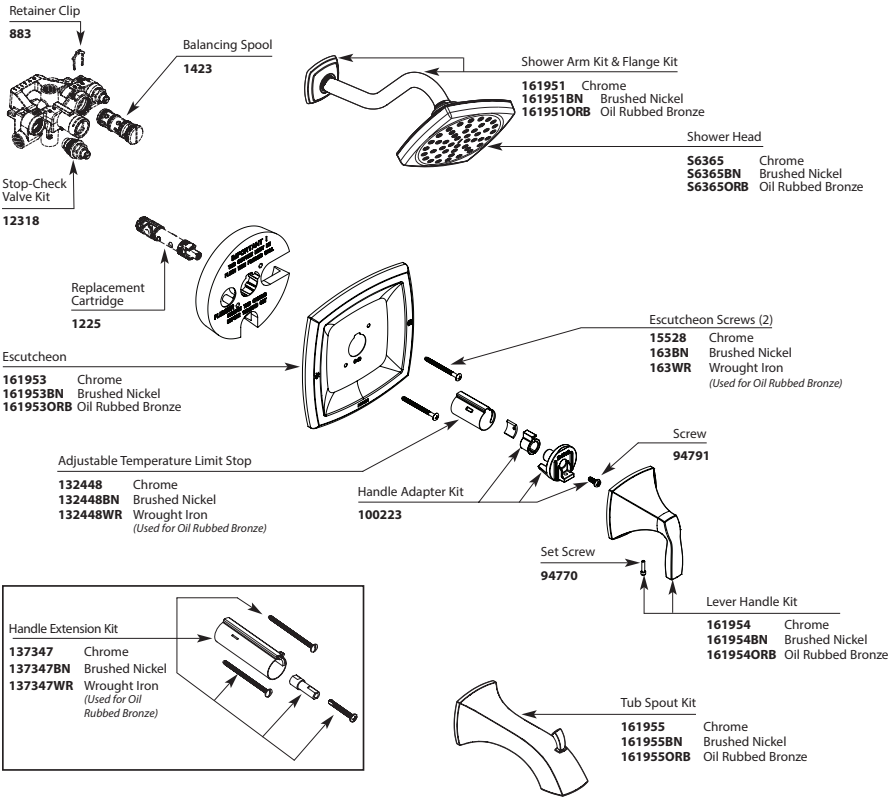

**All models include a 2.5 gpm showerhead except those with NH suffix, No Showerhead*

- Order by Part Number
- Trim can be used with U130 series or U140 series valve

ALIGN™
M-CORE™ 3-Series Trim

Valve Trim Only	Shower Trim Only	Tub Shower Trim	Finish
UT3291	UT3292	UT3293	Chrome
UT3291BG	UT3292BG	UT3292BG	Brushed Gold
UT3291BL	UT3292BL	UT3293BL	Matte Black
UT3291BN	UT3292BN	UT3293BN	Brushed Nickel
	UT3292EP	UT3293EP	Chrome
	UT3292EPBG	UT3293EPBG	Brushed Gold
	UT3292BLEPBL	UT3293EPBL	Matte Black
	UT3292EPBN	UT3293EPBN	Brushed Nickel