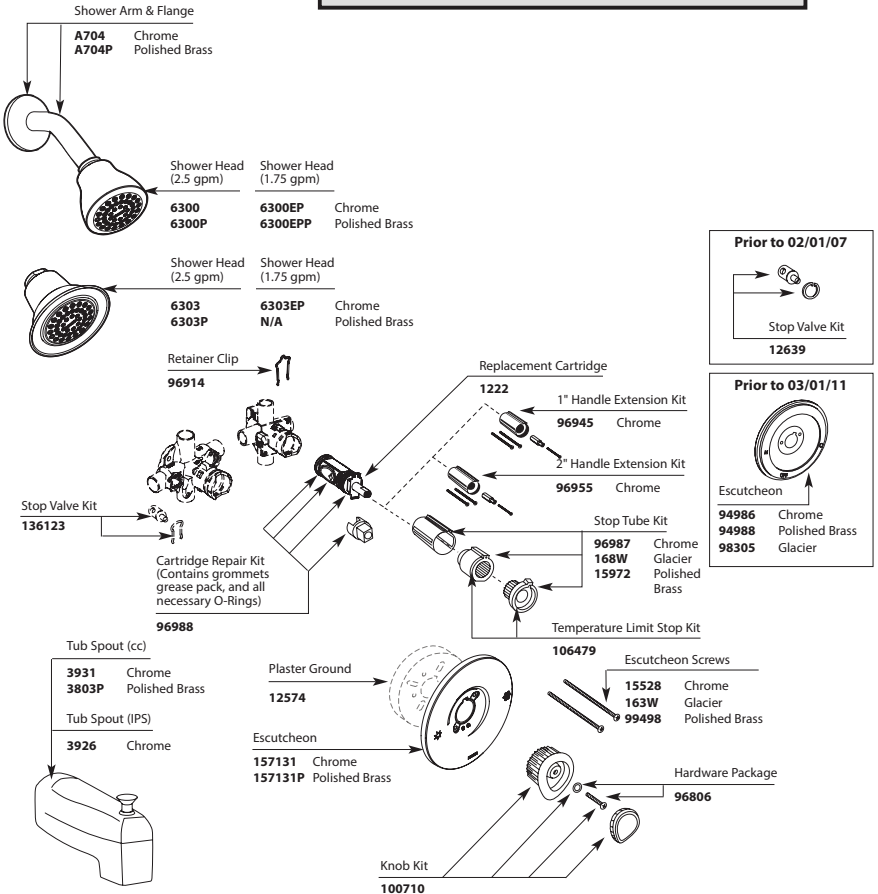

CHATEAU® POSI-TEMP® Single-Handle Tub/Shower Valve					
Valve Trim		Shower Only*		Tub/Shower*	
MODEL		MODEL		MODEL	
2352‡	Chrome	2356‡	Chrome	2353‡	Chrome
2362‡	Chrome	T182	Chrome	2353P‡	Polished Brass
T181	Chrome	T182P	Polished Brass	2357‡	Chrome
T181P	Polished Brass	T182EP	Chrome	2363‡	Chrome
		T182NH	Chrome	T183	Chrome
				T183P	Polished Brass
				T183EP	Chrome
				T183NH	Chrome
				T184	Chrome

‡ denotes valve is included with these models
* All models include 2.5 gpm showerhead except those with EP suffix (1.75 gpm showerhead) or those with NH suffix (no showerhead)

DISCONTINUED SKUS					
2351	2354	2362P	2364	T184P	
2352P	2356P	2362W	2364P	T184W	
2352W	2357P	2363P	T181W	T2331	
2353W	2361	2363W	T182W	T2332	

■ Trim can be used with 62300 series or 2500 series valve