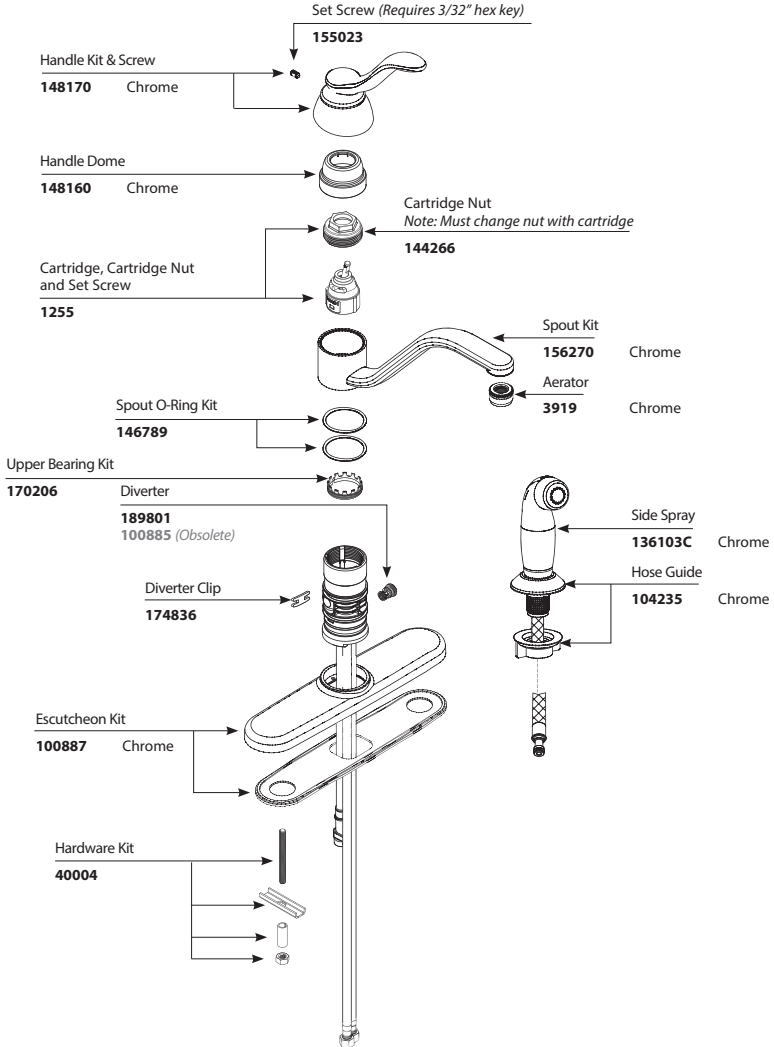

Banbury™
Single-Handle Lever Kitchen Faucet
w/Side Spray

MODEL	HANDLE	FINISH
CA87528	Lever w/spray	Chrome