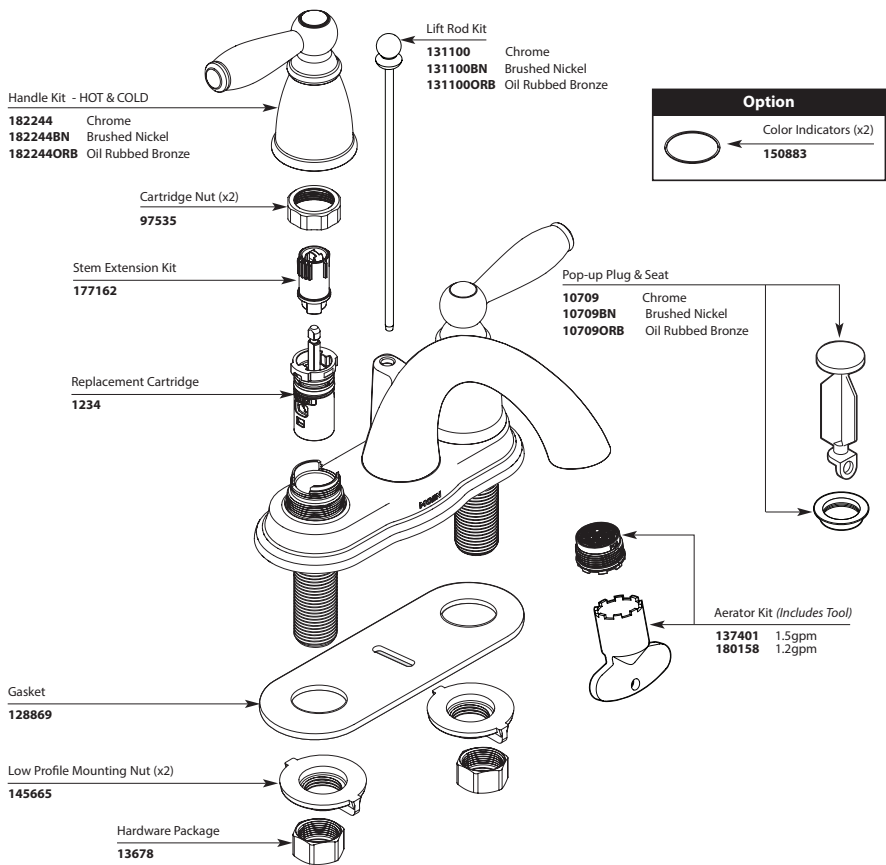

BRANTFORD™
4" Lavatory Faucet
with Metal Waste Assembly

MODEL	FINISH
6610	Chrome <i>(Feb. 2015)</i>
6610BN	Brushed Nickel <i>(Dec. 2014)</i>
6610ORB	Oil Rubbed Bronze <i>(Oct. 2014)</i>
66610	Chrome (Bulk) <i>(Feb. 2015)</i>