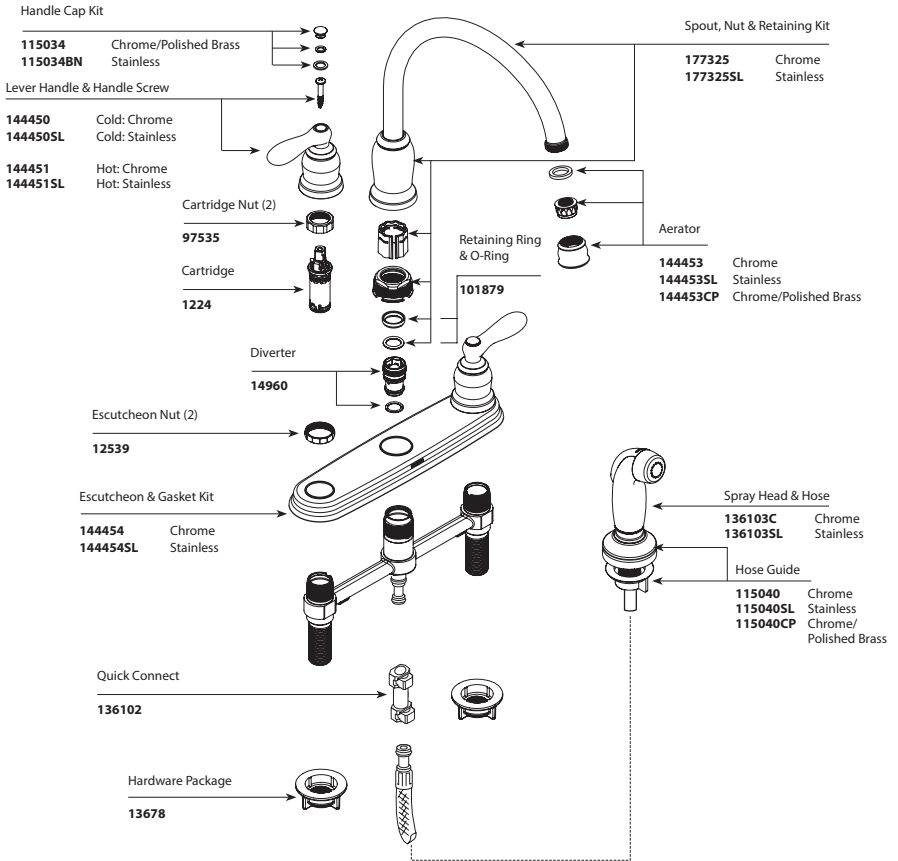

Caldwell™		
Two-Handle High Arc Spout Lever Style Kitchen Faucet w/Side Spray		
MODEL	HANDLE	FINISH
CA87888	Lever	Chrome
DISCONTINUED		
CA87888SL	Lever	Stainless
CA87888CP	Lever	Chrome/Polished Brass
CA87889	Lever	Chrome w/o side spray