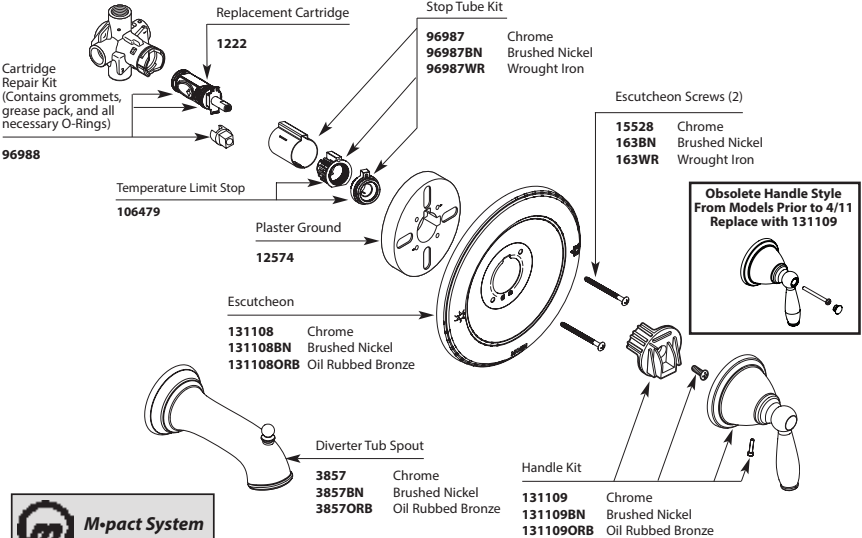

BRANTFORD™ Posi-Temp® Single-Handle Tub/Shower Valve					
Valve Trim		Shower Only*		Tub/Shower*	
MODEL		MODEL		MODEL	
T2151	Chrome	T2152	Chrome	T2153	Chrome
T2151BN	Brushed Nickel	T2152BN	Brushed Nickel	T2153BN	Brushed Nickel
T2151ORB	Oil Rubbed Bronze	T2152ORB	Oil Rubbed Bronze	T2153ORB	Oil Rubbed Bronze
T62151	Chrome (Bulk)	T62152	Chrome (Bulk)	T62153	Chrome (Bulk)
		T2152EPBN	Brushed Nickel	T62156	Chrome (Bulk, less showerhead)
		T2152EPORB	Oil Rubbed Bronze	T2153EPBN	Brushed Nickel
		T62152EP	Chrome (Bulk)	T2153EPORB	Oil Rubbed Bronze
		T2152NHBN	Brushed Nickel	T62153EP	Chrome (Bulk)
		T2152NHORB	Oil Rubbed Bronze	T2153NHBN	Brushed Nickel
		T62152NH	Chrome (Bulk)	T2153NHORB	Oil Rubbed Bronze
				T62153NH	Chrome (Bulk)

* All models include 2.5 gpm showerhead except those with EP suffix (1.75 gpm showerhead) or those with NH suffix (no showerhead)

Shower Arm

- 10154 Chrome
- 10154BN Brushed Nickel
- 10154ORB Oil Rubbed Bronze

Shower Arm Flange

- AT2199 Chrome
- AT2199BN Brushed Nickel
- AT2199ORB Oil Rubbed Bronze

Retainer Clip

96914

Shower Head
(2.5 gpm)

- 6303
- 6303BN
- 6303ORB

Shower Head
(1.75 gpm)

- 6303EP
- 6303EPBN
- 6303EPORB

- Chrome
- Brushed Nickel
- Oil Rubbed Bronze