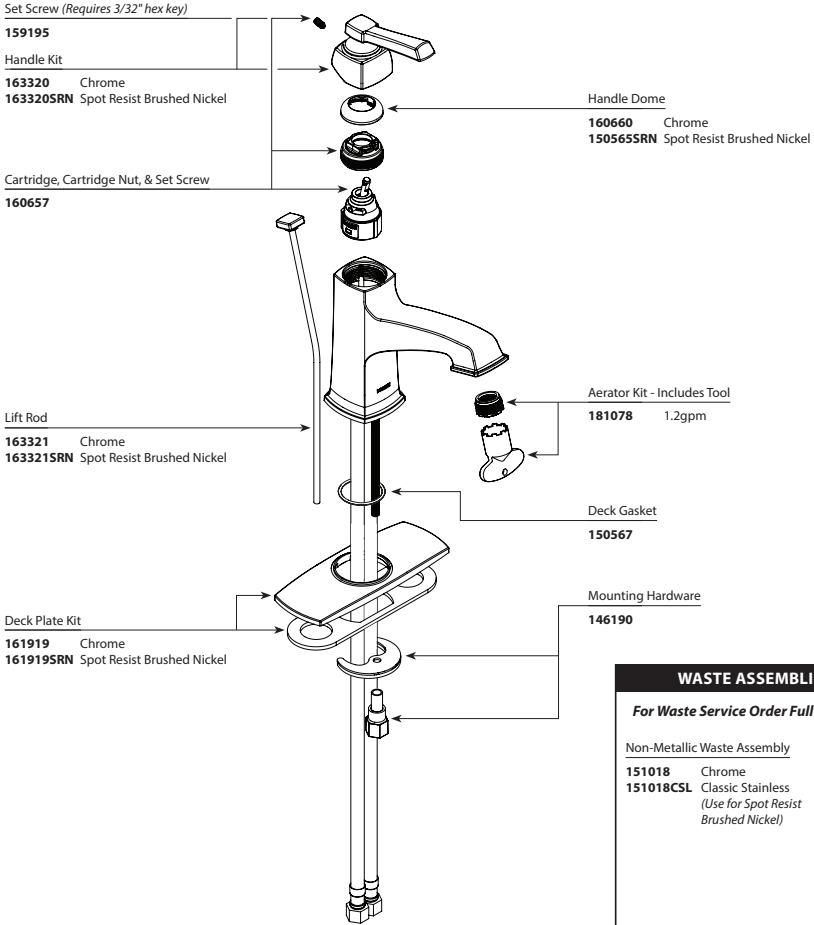

BOARDWALK™		
Single-Handle Lavatory Faucet		
MODEL	FINISH	NOTES
WS84805	Chrome	Non-Metallic Waste
WS84805SRN	Spot Resist Brushed Nickel	Non-Metallic Waste