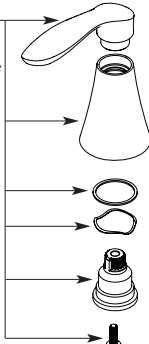

EVA™
4" Lavatory Faucet
with Metal Waste Assembly

MODEL	FINISH
6410	Chrome (September 2015)
6410BN	Brushed Nickel (July 2015)
6410ORB	Oil Rubbed Bronze (May 2015)
66410	Chrome (Bulk) (September 2015)
66411	Chrome (Bulk w/hot & cold indicators) (September 2015)

Handle Kit (*Hot & Cold*)

- 177138 Chrome
- 177138BN Brushed Nickel
- 177138ORB Oil Rubbed Bronze