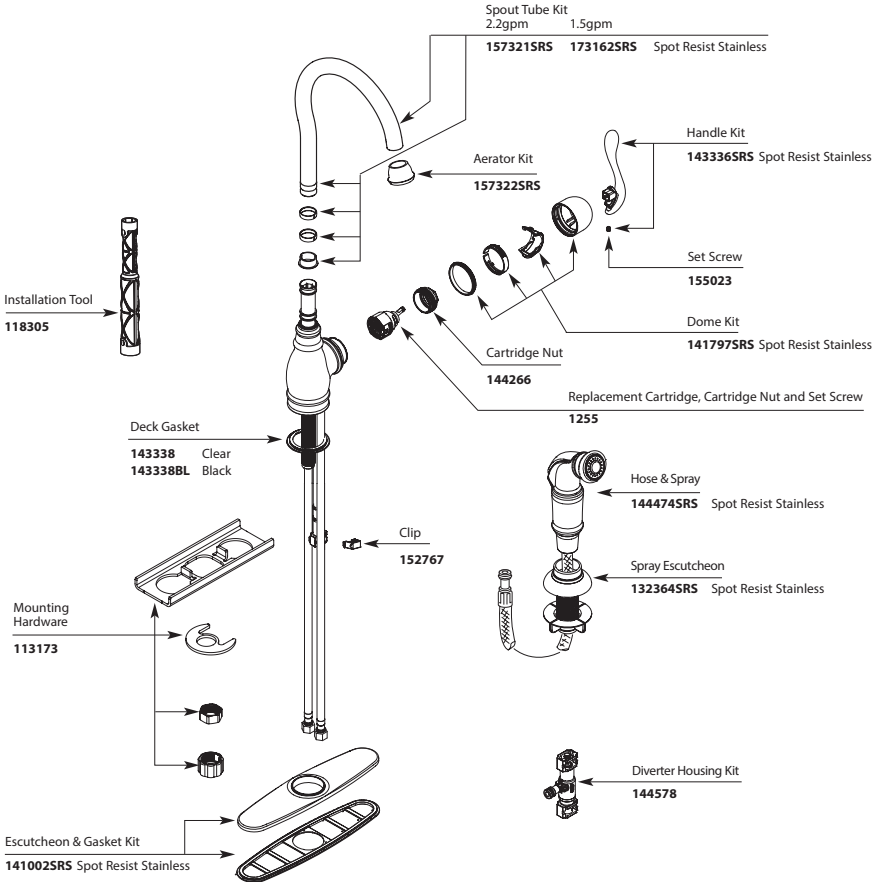

Anabelle™
Single-Handle Kitchen Faucet

MODEL	TYPE	FINISH
87650SRS	Lever	Spot Resist Stainless