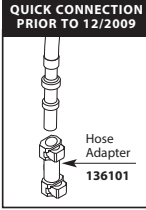

ANABELLE™		
Single-Handle High Arc Pulldown Kitchen Faucet		
MODEL	TYPE	FINISH
CA87003BRB	Lever	Mediterranean Bronze
CA87003SRS	Lever	Spot Resist Stainless
DISCONTINUED		
CA87003	Lever	Chrome