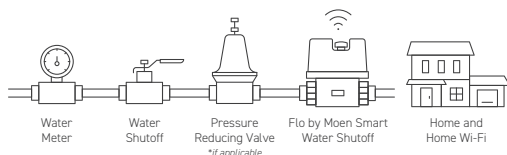

Water Shutoff Valve

Remote and automatic options to shut off valve help to prevent catastrophic damage.

Microleak™ Technology

Advanced sensors detect leaks as small as one drop of water per minute.

Support

On-call experts help users identify and troubleshoot detected leaks.

Savings

24/7 monitoring allows homeowners to see how they are consuming water and establish savings goals.

Insurance Discounts

Insurance discounts may be available based on carrier and region. Please check with your local insurance representative for eligibility.

WHERE TO INSTALL:

The Smart Water Shutoff installs after the water meter, after the main water shutoff, after the pressure reducing valve (if applicable) and before any fixtures to the home. The Smart Water Shutoff is paired with the home's Wi-Fi and can capture all vulnerabilities in the potable water system. The device is available in a variety of sizes to meet the needs of your home's plumbing system.

Moen recommends installation by a professional

Flo by Moen Smart Water Detector

For additional security, place detectors anywhere in your home that may be vulnerable to leaks, such as water heaters, toilets, and washing machines. If an issue is detected, not only will you receive real-time notifications from your Flo by Moen App, but when used with the Smart Water Shutoff, a leak sensed by the Detector can trigger the shut-off feature to protect the home from water damage immediately.