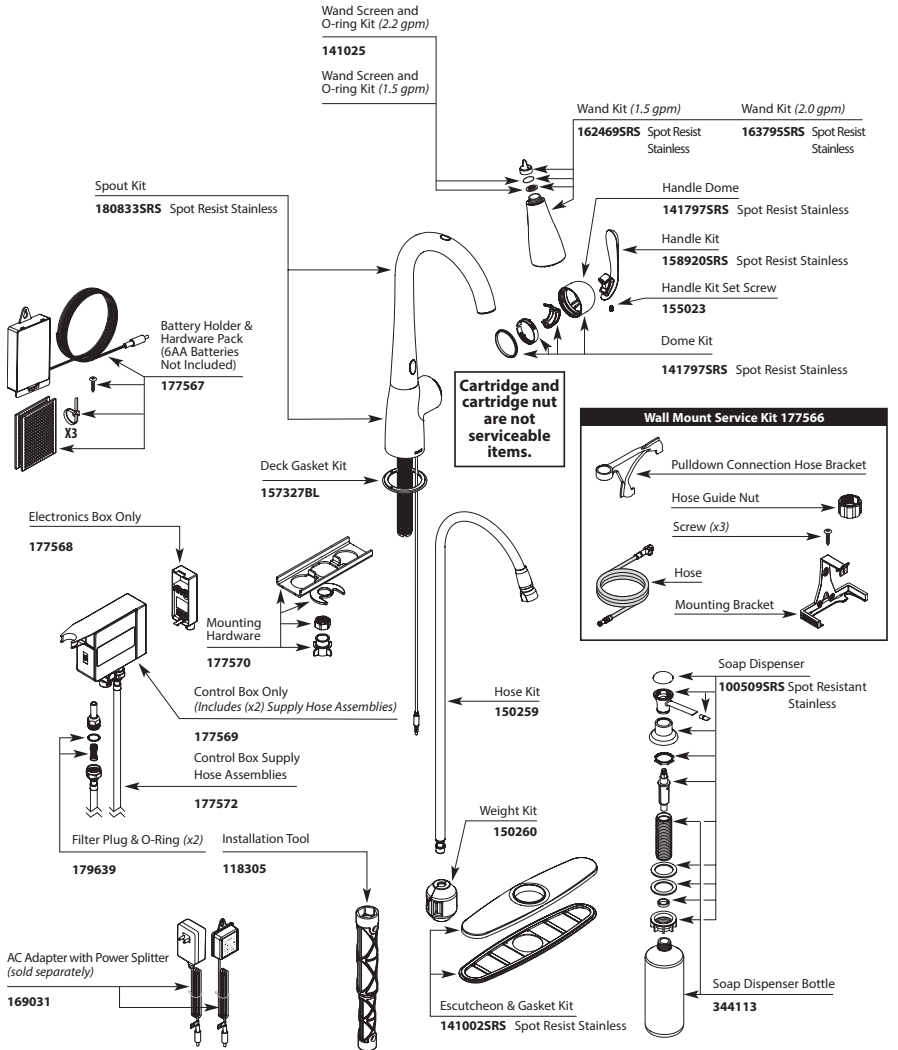

Haysfield™ with MOTIONSENSE™
Hands-Free, Single-Handle High Arc
Pulldown Kitchen Faucet
MODEL 87350ESRS **FINISH** Spot Resist Stainless