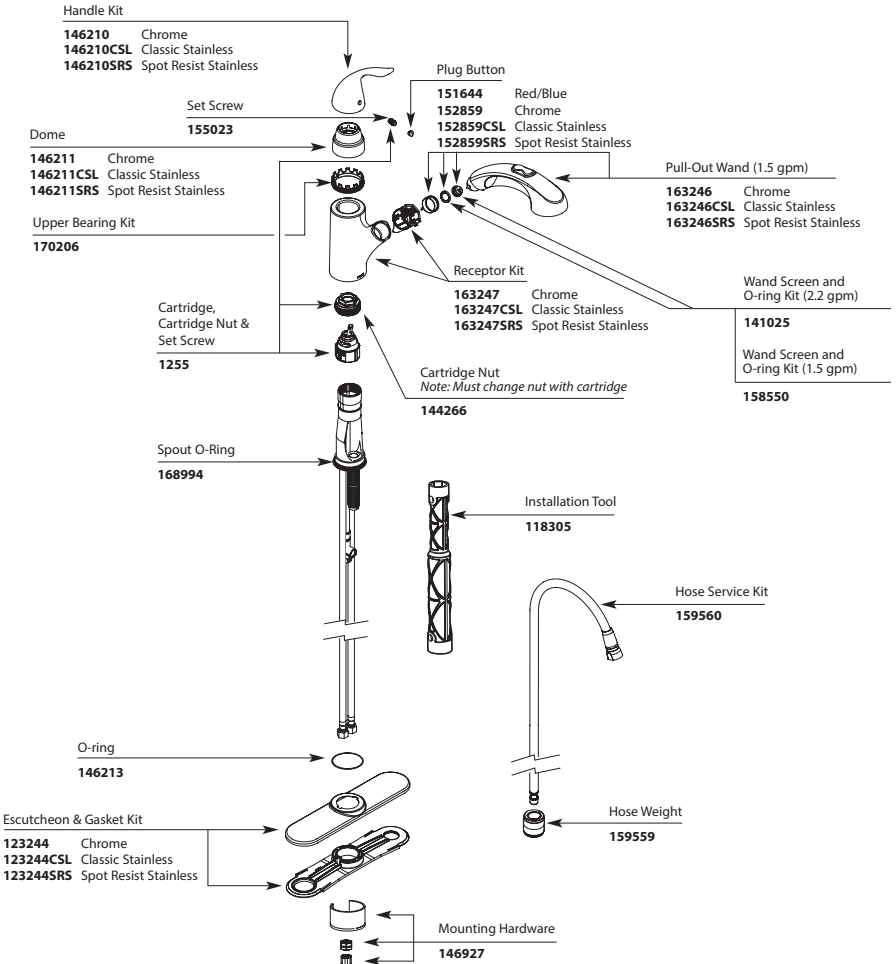

Integra®
Single Control Kitchen Pullout Faucet

MODEL	FINISH
67315C	Chrome
67315CSL	Classic Stainless
67315SRS	Spot Resist Stainless