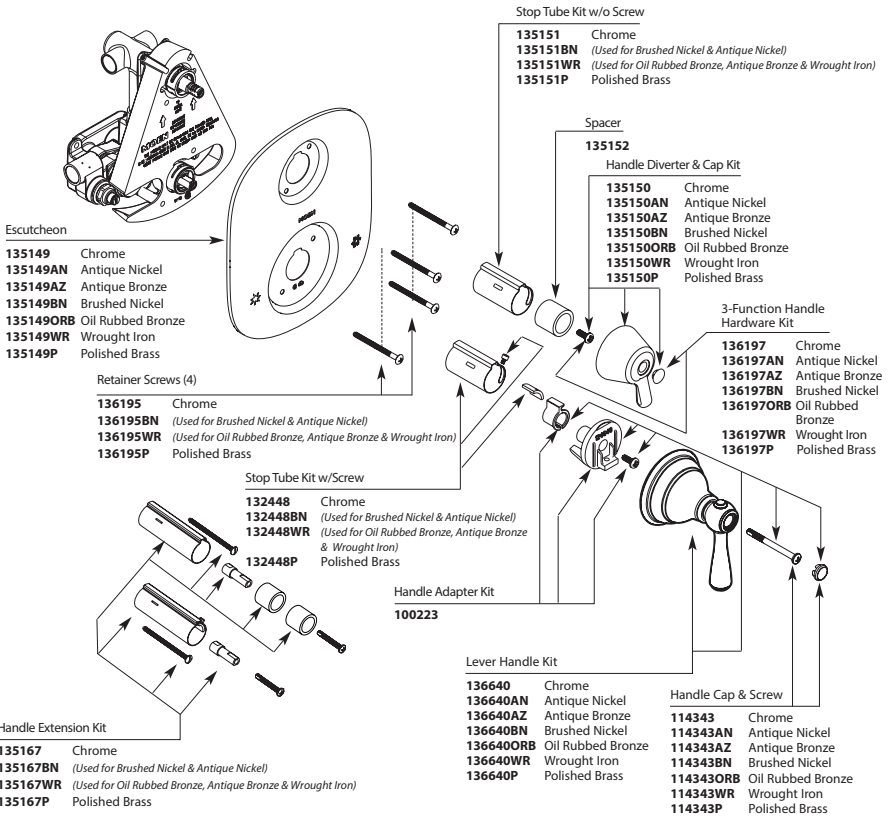

KINGSLEY™ MOENTROL®		
with Built-In 3 Function Diverter		
Shower Valve Trim		
MODEL	HANDLE	FINISH
T4111	Lever/Knob	Chrome
T4111AN	Lever/Knob	Antique Nickel
T4111AZ	Lever/Knob	Antique Bronze
T4111BN	Lever/Knob	Brushed Nickel
T4111ORB	Lever/Knob	Oil Rubbed Bronze
T4111WR	Lever/Knob	Wrought Iron
T4111P	Lever/Knob	Polished Brass
DISCONTINUED SKUS		
T4111CP	Lever/Knob	Chrome/Pol. Brass