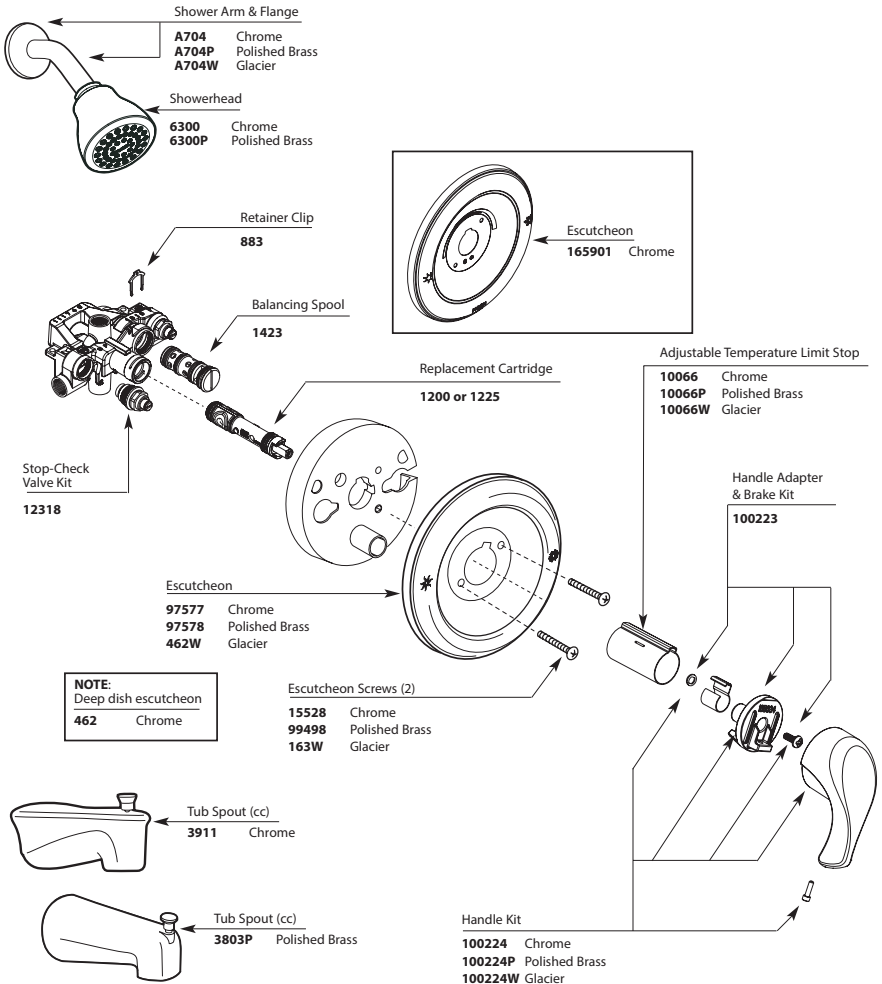

LEGEND® MOENTROL®			
Valve Trim		Shower Only	Tub & Shower
MODEL	FINISH	MODEL	FINISH
TL170	Chrome	L3175	Chrome
L3170	Chrome	TL171NH	Chrome
DISCONTINUED SKUS		TL171	Chrome
TL170CP	Chrome/Pol. Brass	TL171CP	Chrome/Pol. Brass
TL170P	Polished Brass	TL171P	Polished Brass
TL170W	Glacier	TL171W	Glacier
L3150	Chrome	TL3175P	Polished Brass
L3155	Chrome	L3175W	Glacier
L3170P	Polished Brass		
		TL172CP	Chrome/Pol. Brass
		TL172P	Polished Brass
		TL172W	Glacier
		L3169	Chrome
		L3189P	Polished Brass
		L3189W	Glacier

*All models include a 2.5 gpm showerhead except those with NH suffix, No Showerhead