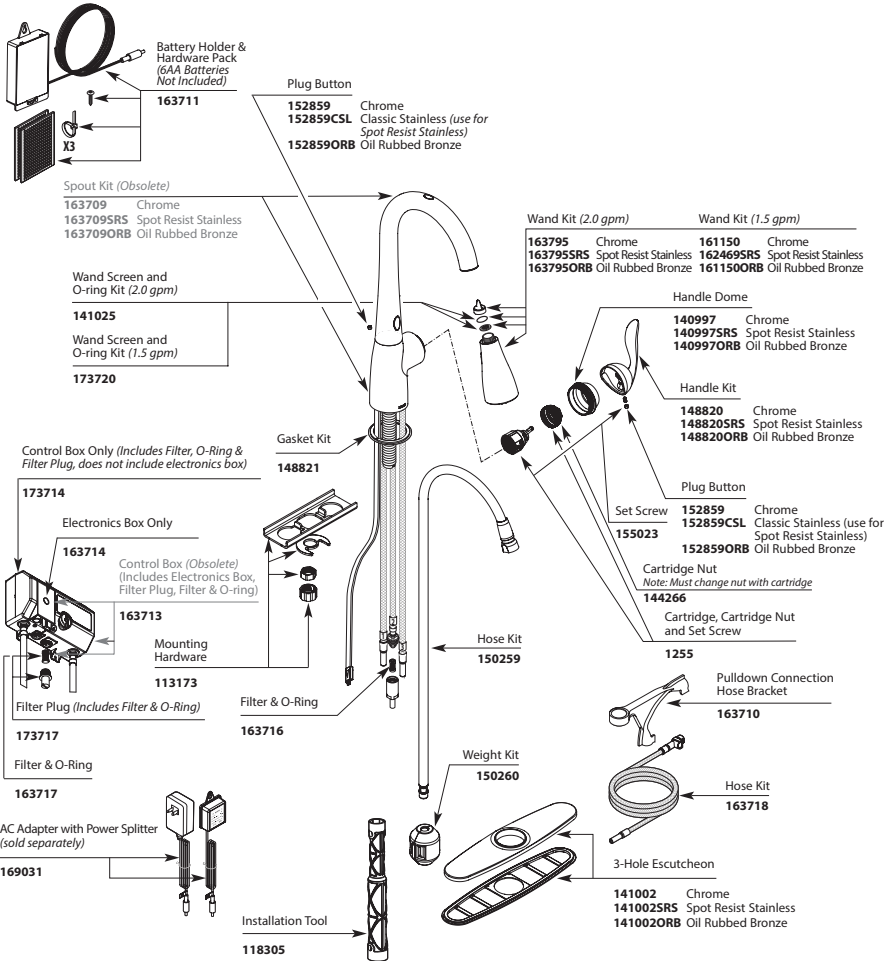

ARBOR™ with MOTIONSENSE™
Hands-Free, Single-Handle High Arc
Pulldown Kitchen Faucet

<u>MODELS</u>	<u>FINISH</u>
7594EC	Chrome
7594ESRS	Spot Resist Stainless
7594EORB	Oil Rubbed Bronze