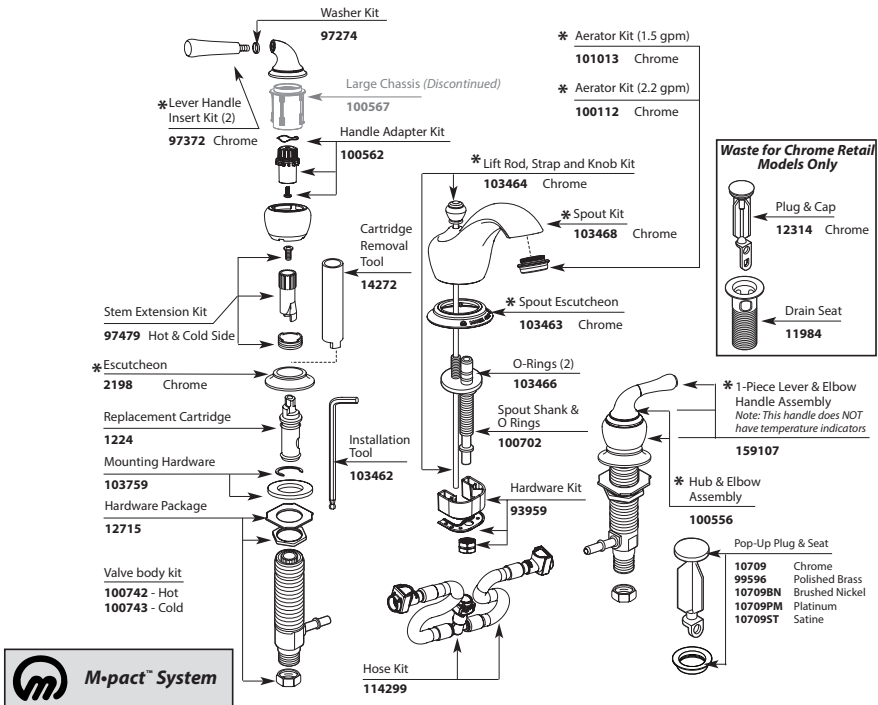

MONTICELLO®
Two-Handle Widespread Lavatory Faucet

MODEL	HANDLE	FINISH
T4570	Lever	Chrome
T4570BN	Lever	Brushed Nickel
T4570P	Lever	Polished Brass
T4570CP	Lever	Chrome/Polished Brass
84240	Lever	Chrome
CA84240	Lever	Chrome
CA84246	Lever	Chrome/Polished Brass
DISCONTINUED SKUS		
84246	Lever	Chrome/Polished Brass
T4570PM	Lever	Platinum
T4570CPC	Lever	Chrome/Porcelain
T4570PMC	Lever	Platinum/Chrome
T4570ST	Lever	Satine

MODEL DISCONTINUED SKUS		
A4570	T4570W	RT4570BP
A4570CG	T4570STP	RT4570CG
A4570P	RT4570	84254
A4570BP	RT4570P	84240W
A4570PM	RT4570PM	84240PM
A4570ST	RT4570ST	84250
84244	84250PM	84250ST
84252ST	T4570CPC	T4570PM
T4570PMC	T4570ST	

* See Chart on Next Page for Other Available Finishes