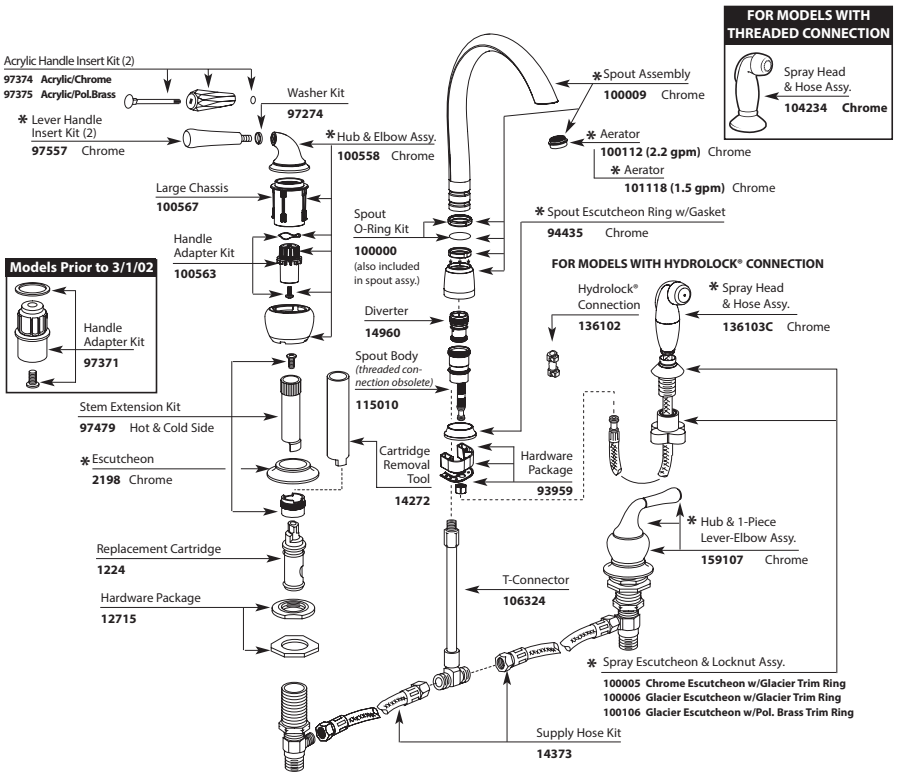

**MONTICELLO™ with Cathedral™ Spout
Two Handle Kitchen Faucet**

MODEL	HANDLE	FINISH	MODEL	HANDLE	FINISH
7786	Lever	Chrome	Discontinued		
7786SL	Lever	Stainless	R7786/A7785	Lever	Chrome
			R7786P/A7785P	Lever	Polished Brass
			R7786CG/A7785CG	Lever	Classic Gold
			R7786CPR/A7785CPR	Lever	Copper
			R7786PM/A7785PM	Lever	Platinum
			R7786BP/A7785BP	Lever	Black Opal™
			R7786ST/A7785ST	Lever	Satine
Discontinued					
7786CP	Lever	Chrome/Pol. Brass			
7786P	Lever	Polished Brass			
7786PM	Lever	Platinum			
7786V	Lever	Ivory			
7786W	Lever	Glacier			
87786	Lever	Chrome			
87786SL	Lever	Stainless			

See Next Page for Additional Finishes