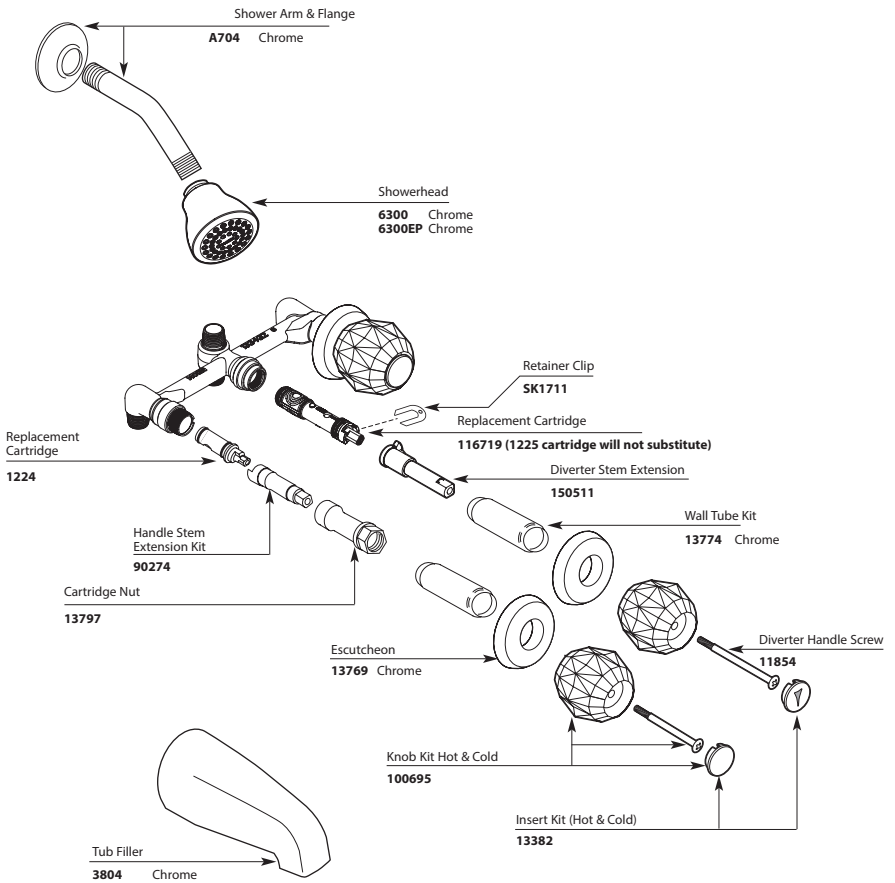

CHATEAU®		
Three-Handle Tub/Shower Valve		
MODEL	HANDLE	FINISH
2995	Knob	Chrome
2995EP	Knob	Chrome
Discontinued SKUS		
2995P		Polished Brass
2994		Chrome

*All models include a 2.5 gpm showerhead except those with EP suffix (1.75 gpm showerhead)