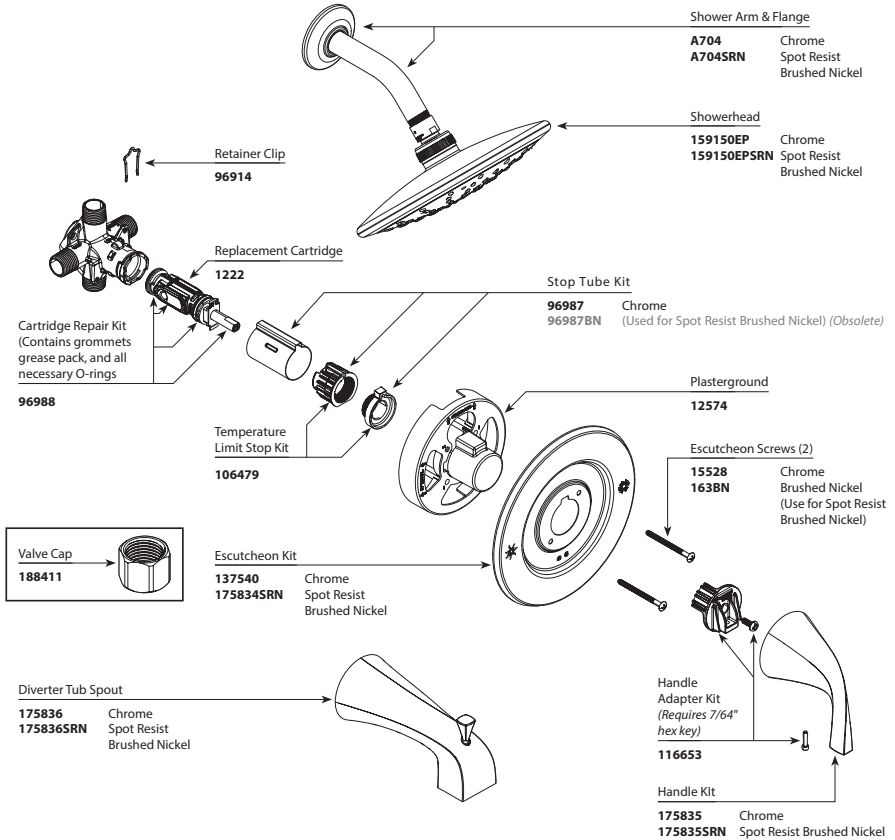

OXBY™		
Single-Handle Tub/Shower Valve		
MODEL	TYPE	FINISH
82660	Tub/Shower	Chrome
82660SRN	Tub/Shower	Spot Resist Brushed Nickel