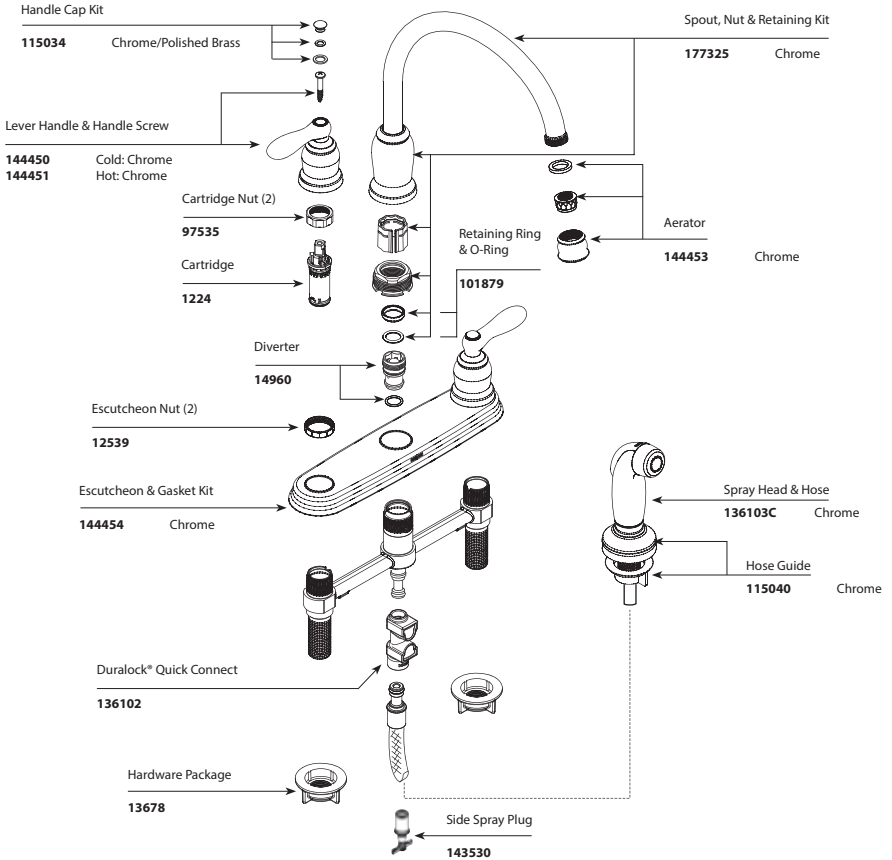

Caldwell™
Two-Handle High Arc Spout Lever Style
Kitchen Faucet w/Side Spray

<u>MODEL</u> CA87888	<u>HANDLE</u> Lever	<u>FINISH</u> Chrome