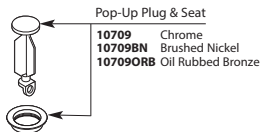

EVA™ Two-Handle Widespread Lavatory Faucet Trim		
MODEL	HANDLE	FINISH
T6420	Lever	Chrome
T6420BN	Lever	Brushed Nickel
T6420ORB	Lever	Oil Rubbed Bronze

Handle Kit - HOT or COLD