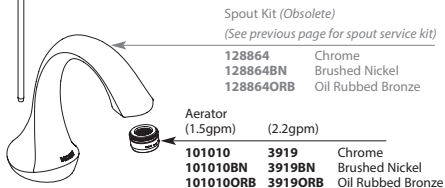

EVA™ Two-Handle Widespread Lavatory Faucet Trim		
MODEL	HANDLE	FINISH
T6420	Lever	Chrome
T6420BN	Lever	Brushed Nickel
T6420ORB	Lever	Oil Rubbed Bronze

Handle Kit - HOT or COLD