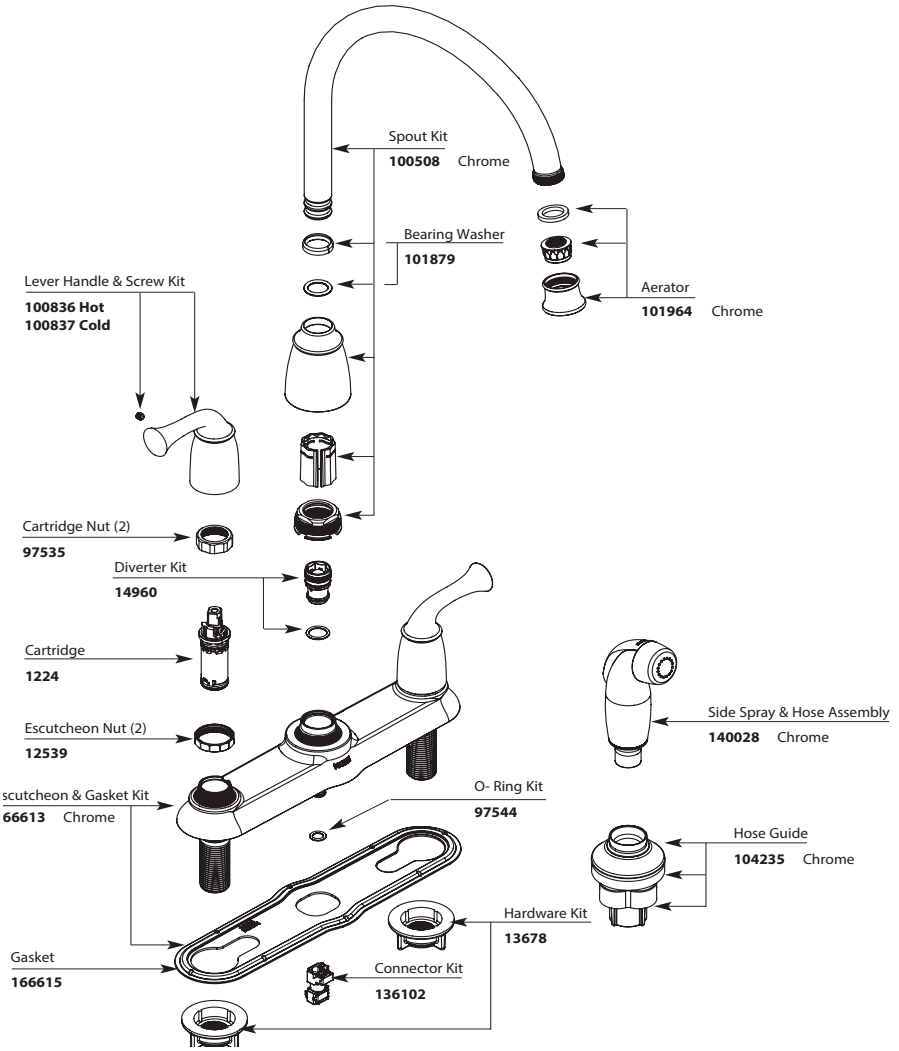

**Banbury®
Two-Handle Lever Kitchen Faucet
with Spray**

MODEL CA87553 Kitchen w/Spray   **FINISH** Chrome