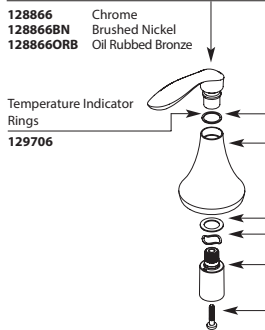

EVA™ Two-Handle Widespread Lavatory Faucet Trim		
MODEL	HANDLE	FINISH
T6420	Lever	Chrome
T6420BN	Lever	Brushed Nickel
T6420ORB	Lever	Oil Rubbed Bronze

Handle Kit - HOT or COLD