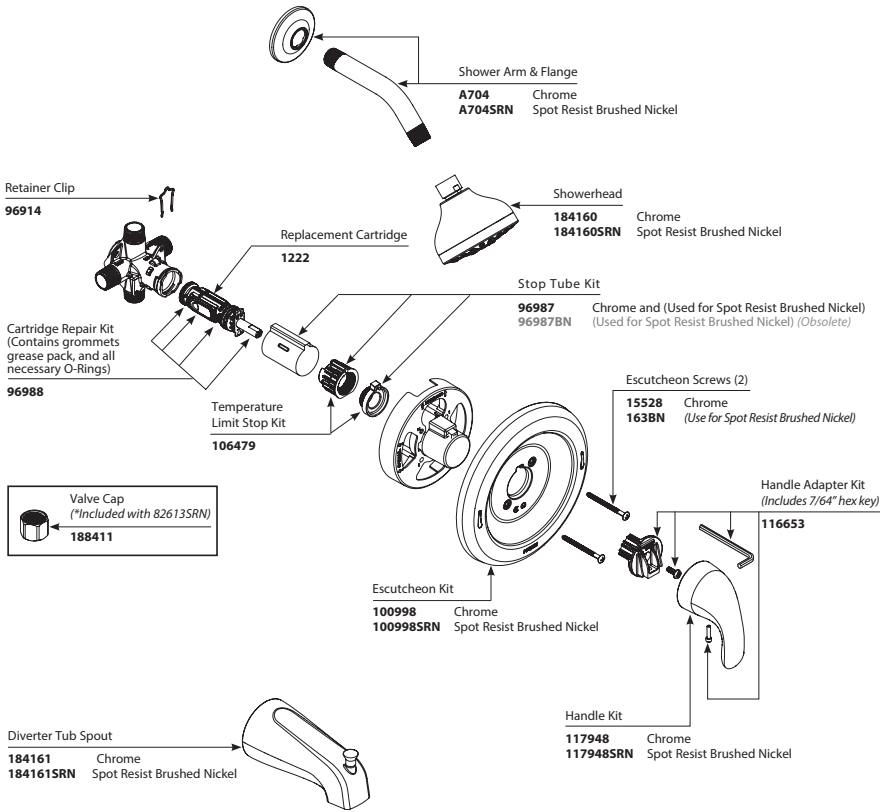

Adler™ Posi-Temp®		
Single-Handle Tub/Shower and Shower-Only		
MODEL	TYPE	FINISH
82603	Tub/Shower	Chrome
82603SRN	Tub/Shower	Spot Resist Brushed Nickel
82613SRN	Tub/Shower	Spot Resist Brushed Nickel
(*Includes Valve Cap)		
82604	Shower-Only	Chrome
82604SRN	Shower-Only	Spot Resist Brushed Nickel