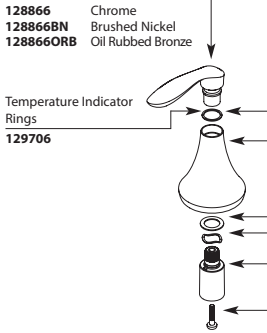

EVA™		
Two-Handle Widespread Lavatory Faucet Trim		
MODEL	HANDLE	FINISH
T6420	Lever	Chrome
T6420BN	Lever	Brushed Nickel
T6420ORB	Lever	Oil Rubbed Bronze

Handle Kit - HOT or COLD