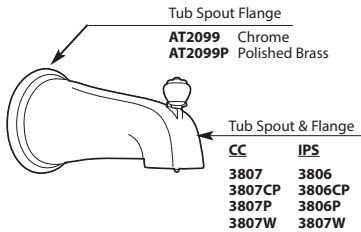

MONTICELLO® Two-Handle Tub/Shower Valve			
Trim Only MODEL	Tub & Shower MODEL	FINISH	Shower Only MODEL
DISCONTINUED SKUS	2594	Chrome	2592CP
2590C	2594CP	Chrome/Pol. Brass	
2590W	2594P	Pol. Brass	
	82206	Chrome/Pol. Brass	
	82200	Chrome	2592
	82204	Chrome/Porcelain	2592P
	82200W	Glacier