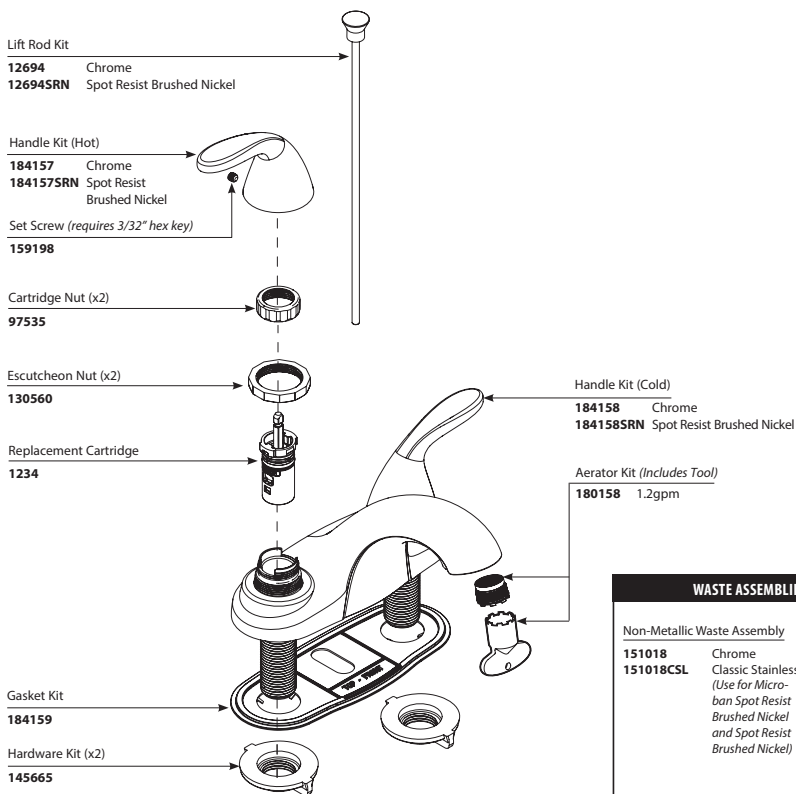

- Aerator (1.2gpm) (2.2gpm)
 181066 3919 Chrome
 181066BN 3919BN Brushed Nickel
 181066ORB 3919ORB Oil Rubbed Bronze

- Gasket
 128869

- Hardware Package
 13678

Adler™

Two Handle Lavatory Faucet

MODEL	TYPE	FINISH
84603	Lever	Chrome
84603SRN	Lever	Spot Resist Brushed Nickel