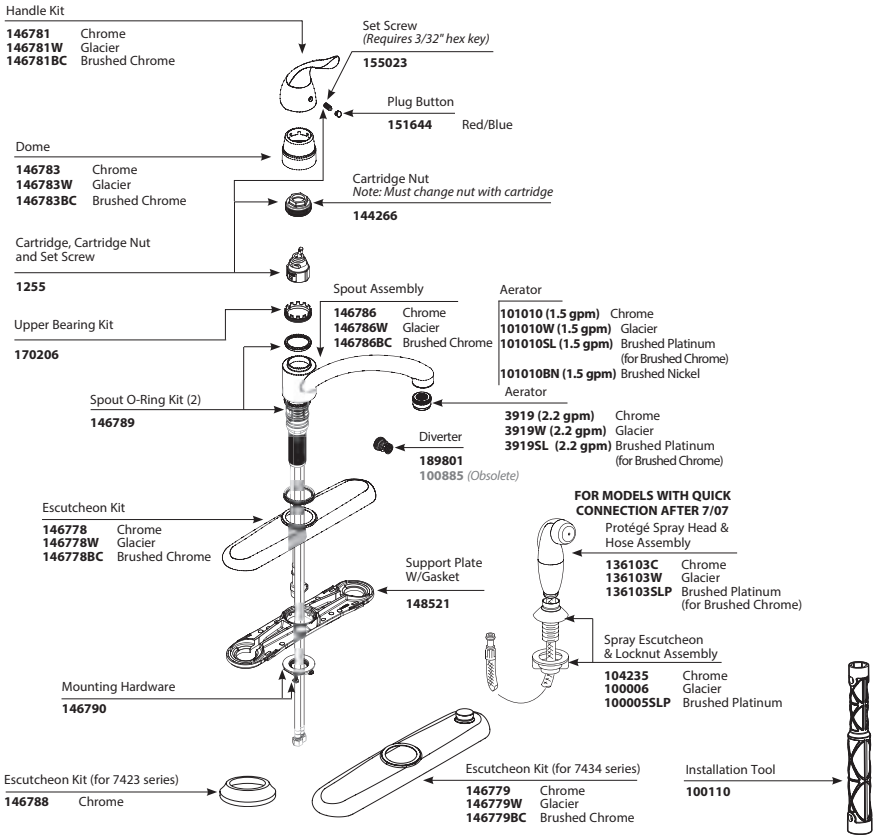

CHATEAU® Single-Handle Kitchen Faucet		
MODEL		FINISH
7423	w/o Spray	Chrome
7437	w/Spray	Chrome
7425	w/o Spray	Chrome
7425BC	w/o Spray	Brushed Chrome
7425W	w/o Spray	Glacier
7430	w/Spray	Chrome
7430W	w/Spray	Glacier
7434	w/Spray in deck	Chrome
7434W	w/Spray in deck	Glacier
7434BC	w/Spray in deck	Brushed Chrome
67425 (Bulk)	w/o Spray	Chrome
67430 (Bulk)	w/Spray	Chrome
67434 (Bulk)	w/Spray in deck	Chrome