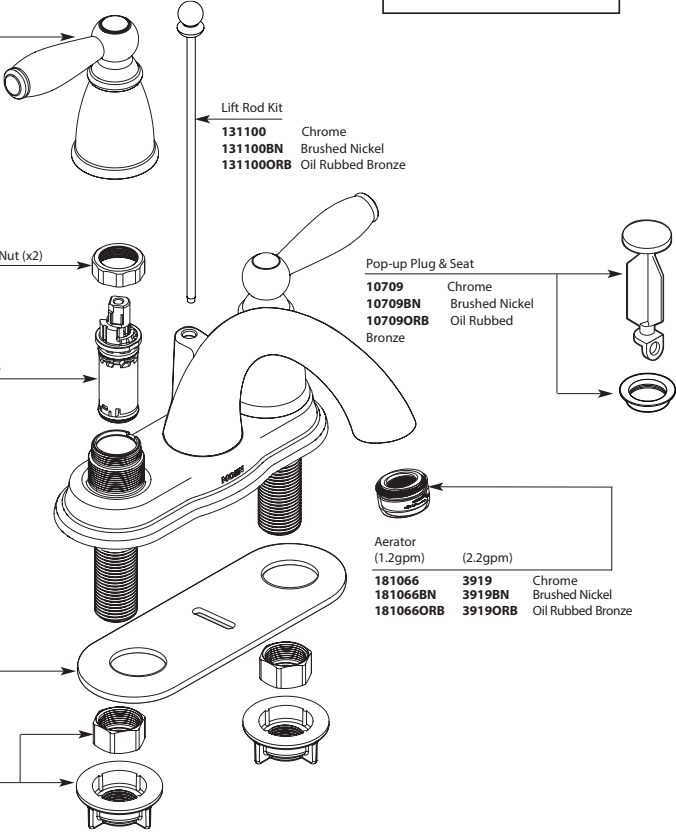

BRANTFORD™
4" Lavatory Faucet
with Metal Waste Assembly

MODEL	FINISH
6610	Chrome
6610BN	Brushed Nickel
6610ORB	Oil Rubbed Bronze
66610	Chrome (Bulk)

Models Prior to 9/09

Handle Cap
131099 Chrome
131099BN Brushed Nickel
131099ORB Oil Rubbed Bronze
Handle Screw Kit (2)
11854

Option

Color Indicators (x2)
150883

1. Handle Kit - HOT
   131097 Chrome
   131097BN Brushed Nickel
   131097ORB Oil Rubbed Bronze
2. Handle Kit - COLD
   131098 Chrome
   131098BN Brushed Nickel
   131098ORB Oil Rubbed Bronze

1. Lift Rod Kit
   131100 Chrome
   131100BN Brushed Nickel
   131100ORB Oil Rubbed Bronze

1. Cartridge Nut (x2)
   97535

1. Replacement Cartridge
   1224

1. Pop-up Plug & Seat
   10709 Chrome
   10709BN Brushed Nickel
   10709ORB Oil Rubbed Bronze

1. Aerator (1.2gpm) (2.2gpm)
   181066 3919 Chrome
   181066BN 3919BN Brushed Nickel
   181066ORB 3919ORB Oil Rubbed Bronze

1. Gasket
   128869

1. Hardware Package
   13678