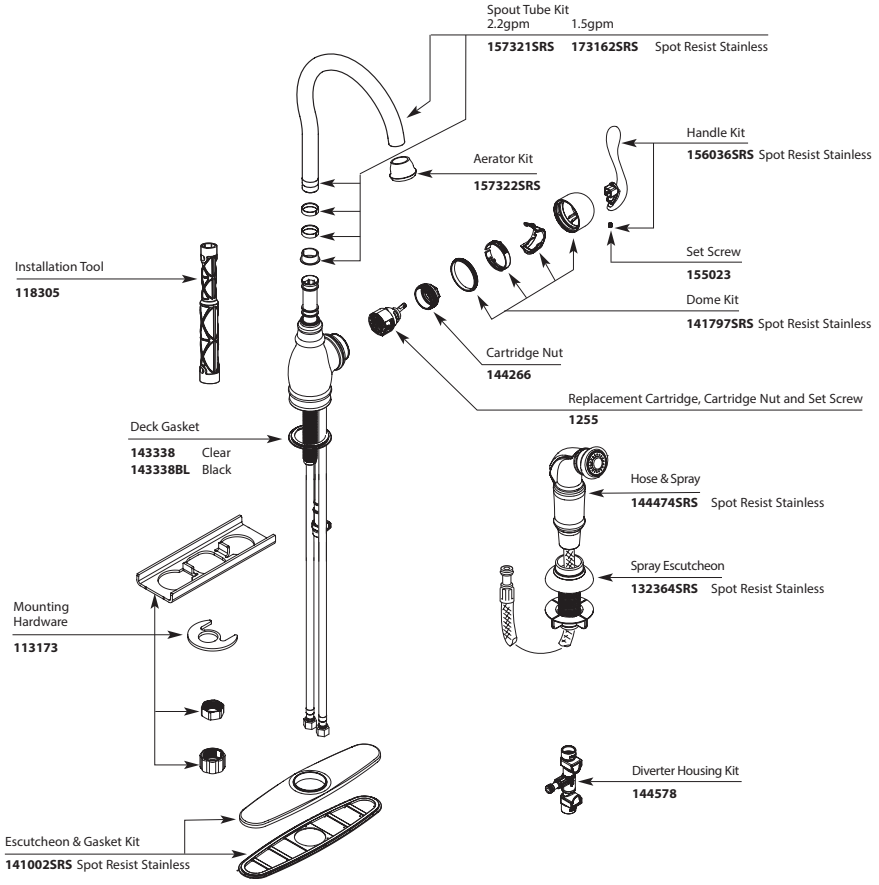

Anabelle™ Single-Handle Kitchen Faucet		
MODEL	TYPE	FINISH
876505RS	Lever	Spot Resist Stainless