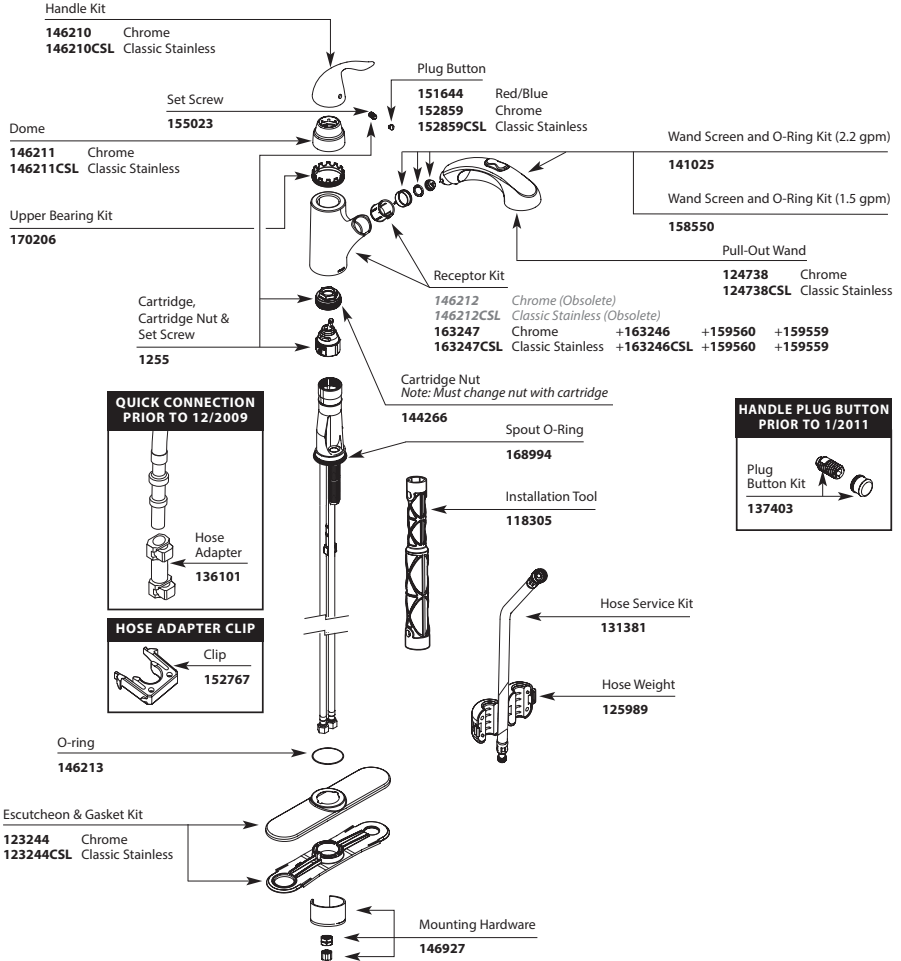

Integra®
Single Control Kitchen Pullout Faucet

MODEL	FINISH
67315C	Chrome
67315CSL	Classic Stainless
CA67316C	Chrome
CA87316CSC	Classic Stainless