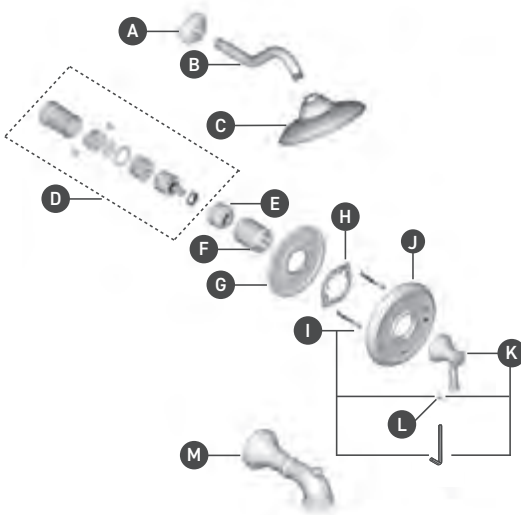

BELFIELD™ Single-Handle M-CORE™ 2-Series Trim

VALVE TRIM ONLY	SHOWER TRIM ONLY	TUB SHOWER TRIM	FINISH
UT2311	UT2312EP	UT2313EP	Chrome
UT2311BN	UT2312EPBN	UT2313EPBN	Brushed Nickel
UT2311NL	UT2312EPNL	UT2313EPNL	Polished Nickel
UT2311ORB	UT2312EPORB	UT2313EPORB	Oil Rubbed Bronze

EP=1.75 GPM HEAD

ID	Kit Description	Kit Number	Finish
A	Shower Arm Flange	AT2199	Chrome
		AT2199BN	Brushed Nickel
		AT2199NL	Polished Nickel
		AT2199ORB	Oil Rubbed Bronze
B	Shower Arm	123815	Chrome
		123815BN	Brushed Nickel
		123815NL	Polished Nickel
		123815ORB	Oil Rubbed Bronze
C	Showerhead (1.75 GPM)	S6310EP	Chrome
		S6310EPBN	Brushed Nickel
		S6310EPNL	Polished Nickel
		S6310EPORB	Oil Rubbed Bronze
D	Cartridge Assembly	1212	N/A
E	Cartridge Nut	200762	N/A
F	Sleeve	200776	Chrome
		200776BN	Brushed Nickel
		200776NL	Polished Nickel
		200776ORB	Oil Rubbed Bronze
G	Backing Plate	200766	N/A
H	Snap Ring	200772	N/A
I	Backing Plate Screws (2)	200764	N/A
J	Escutcheon Kit	206296	Chrome
		206296BN	Brushed Nickel
		206296NL	Polished Nickel
		206296ORB	Oil Rubbed Bronze
K	Handle Kit	206297	Chrome
		206297BN	Brushed Nickel
		206297NL	Polished Nickel
		206297ORB	Oil Rubbed Bronze
L	Set Screw (Required 3/32" Hex Key)	40057	N/A
M	Tub Spout (Slip Fit)	185820	Chrome
		185820BN	Brushed Nickel
		185820NL	Polished Nickel
		185820ORB	Oil Rubbed Bronze

OPTIONAL: 1" Handle Extension Kit

MODEL	FINISH
200779	Chrome
200779BN	Brushed Nickel
200779NL	Polished Nickel
200779ORB	Oil Rubbed Bronze