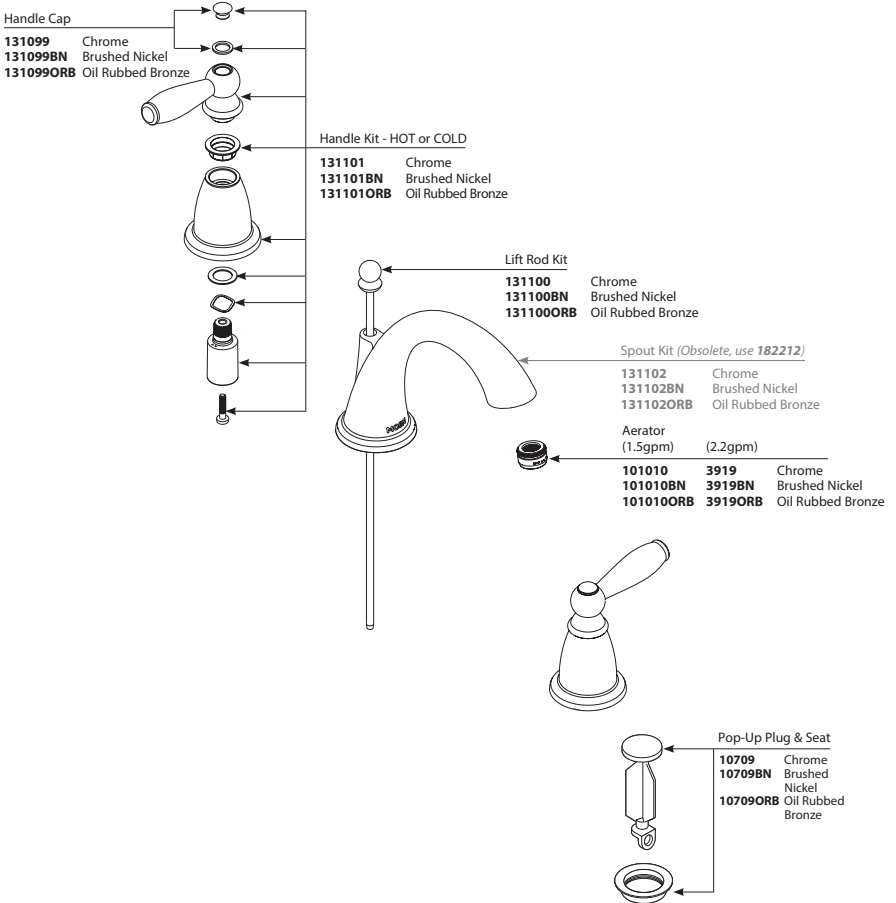

BRANTFORD™
Two-Handle Widespread Lavatory Faucet Trim

MODEL	HANDLE	FINISH
T6620	Lever	Chrome
T6620BN	Lever	Brushed Nickel
T6620ORB	Lever	Oil Rubbed Bronze