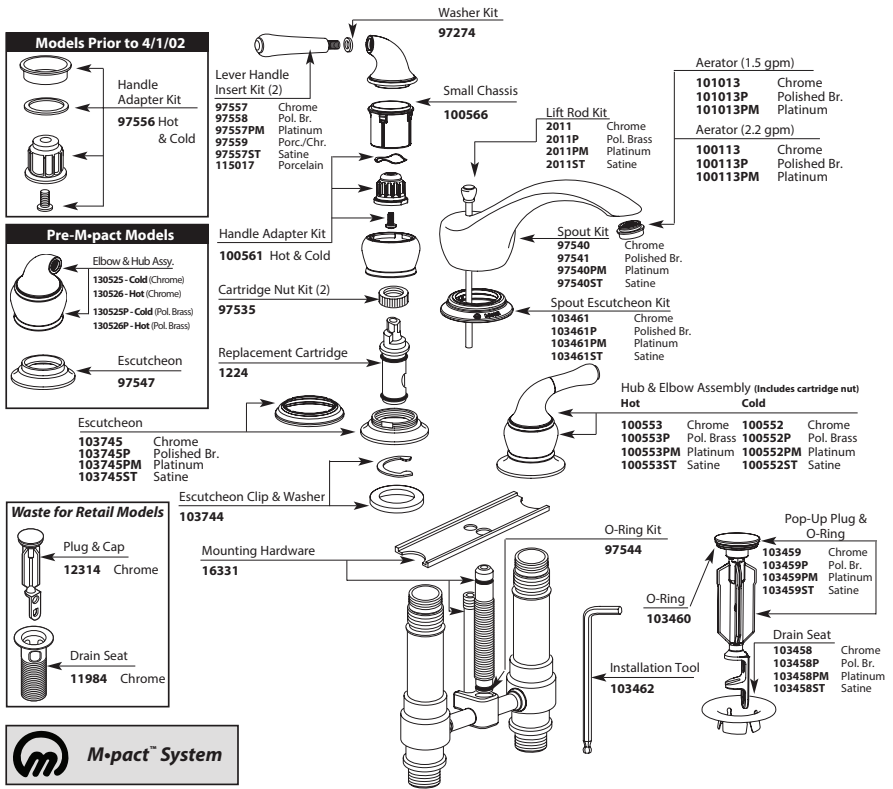

**MONTICELLO®
Two-Handle Lavatory Faucet**

MODEL	HANDLE	FINISH	MODEL	HANDLE	FINISH	MODEL	HANDLE	FINISH
T4560	Lever	Chrome	DISCONTINUED SKUS					
T4560CP	Lever	Chrome/Pol. Brass	RT4560/A4560	Lever	Chrome	R4560	Lever	Chrome
T4560CPC	Lever	Chrome/Porcelain	RT4560P/A4560P	Lever	Polished Brass	R4560BP	Lever	Black Opal™
T4560P	Lever	Polished Brass	RT4560PM/A4560PM	Lever	Platinum	R4560CG	Lever	Classic Gold
T4560PM	Lever	Platinum	RT4560ST/A4560ST	Lever	Satine™	R4560P	Lever	Chrome/Pol. Brass
T4560PMC	Lever	Platinum/Chrome	T4560STP	Lever	Satine™/Pol. Brass	R4560PM	Lever	Platinum
T4560ST	Lever	Satine	T4560W	Lever	Glacier	R4560ST	Lever	Satine™
84220	Lever	Chrome	84220PM	Lever	Platinum/ Chrome	RT4560CG/A4560CG	Lever	Classic Gold
84226	Lever	Chrome/Pol. Brass	84224	Lever	Chrome/Porcelain	RT4560BP/A4560BP	Lever	Black Opal™
			84230	Lever	Polished Brass	84220W	Lever	Glacier
			84230PM	Lever	Platinum/Pol. Brass	84222	Lever	Chrome
			84230ST	Lever	Satine™/Pol. Brass	84232	Lever	Pol. Brass
			84232ST	Lever	Satine™	84234	Lever	Pol.Brass/Porcelain