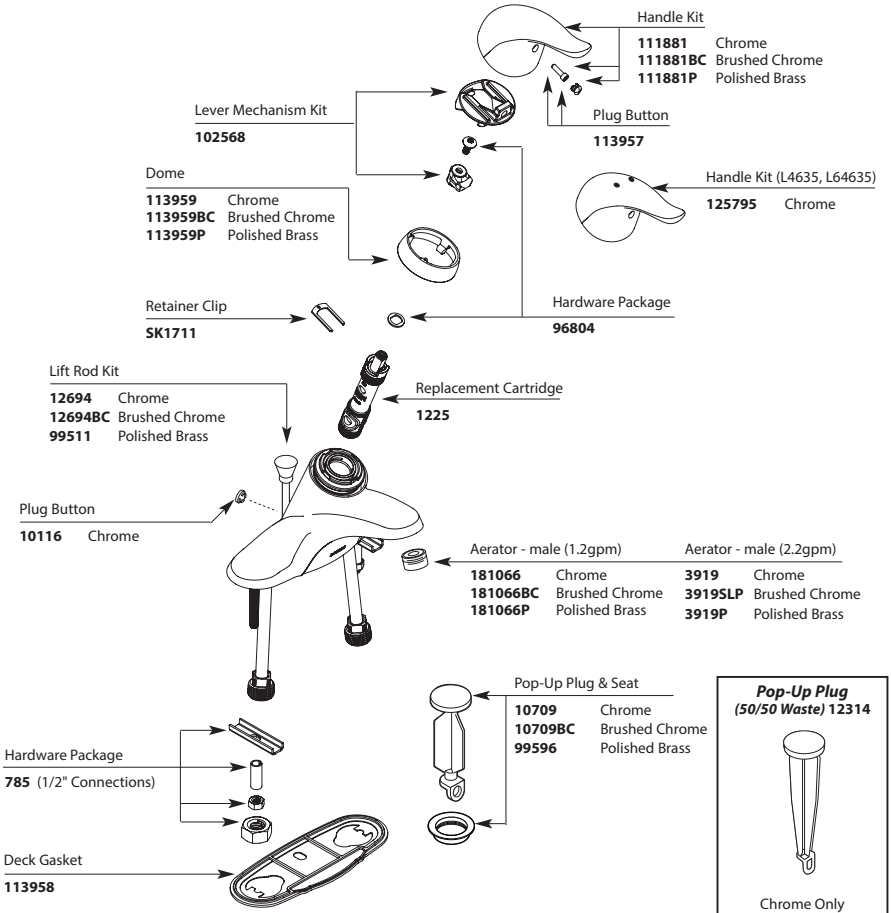

**CHATEAU®
Single-Handle Lavatory Faucet**

<u>MODEL</u>	<u>WASTE</u>	<u>FINISH</u>	<u>MODEL</u>	<u>WASTE</u>	<u>FINISH</u>
L4621	Lav 1/2" connections	Metallic	L64600	Lav 16" supplies	None
L4621CP	Lav 1/2" connections	Metallic	L64601	Lav 1/2" connections	None
L4621BC	Lav 1/2" connections	Metallic	L64621	Lav 1/2" connections	50/50
L4621P	Lav 1/2" connections	Metallic	L64624	Lav 16" supplies	Metallic
L4625	Lav 16" supplies	Metallic	L64625	Lav 16" supplies	50/50
L4601	Lav 1/2" connections	None	L64635	Lav 1/2" connections	Metallic
L4605	Lav 1/2" connections	None	L64620	Lav 1/2" connections	Metallic
L4635	Lav 1/2" connections	Metallic			Chrome