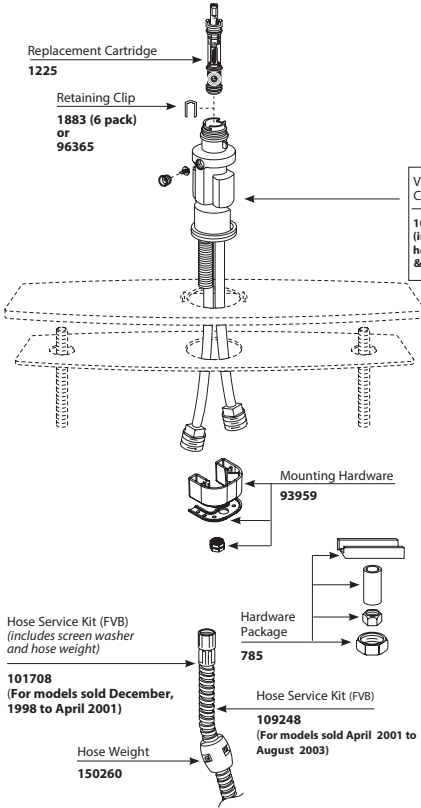

**OneTouch™
Valve Bodies/Below Deck Parts**

OLD STYLE VALVE BODY (Cast)

Models Prior to 1/99