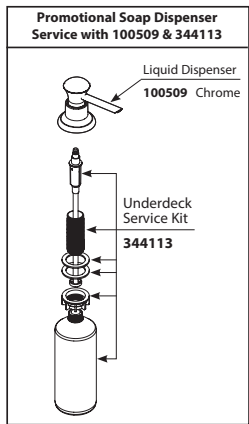

**OneTouch®
Single Control Kitchen Pullout Faucet**

MODEL	HANDLE	FINISH	MODEL	HANDLE	FINISH
87540W	Lever	Glacier	DISCONTINUED		
87540S	Lever	Sand	7385	Lever	Chrome/Glacier
87540CSD	Lever	Chrome w/Soap Dispenser	7385C	Lever	Chrome
			7385W	Lever	Glacier
			7385S	Lever	Sand
			7385V	Lever	Ivory
			67385	Lever	Chrome/Glacier
			67385C	Lever	Chrome
			67385S	Lever	Sand
			67385V	Lever	Ivory
			67385W	Lever	Glacier
			87540	Lever	Chrome/Glacier
			87540C	Lever	Chrome

Please Note: For under the deck parts, service kits, and valve bodies, you must refer to the following page.