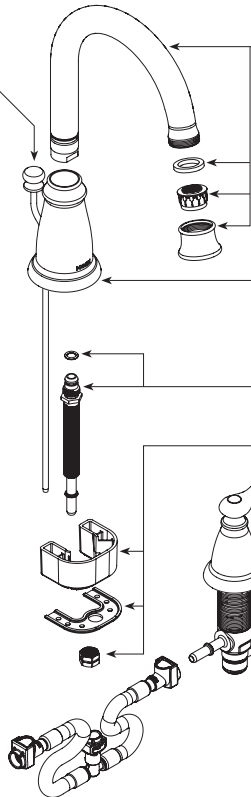

BANBURY™		
Two-Handle Widespread Lavatory Faucet		
MODEL	FINISH	NOTES
WS84924	Chrome	Non-Metallic Waste
WS84924BRB	Mediterranean Bronze	Non-Metallic Waste
WS84924SRN	Spot Resist Brushed Nickel	Non-Metallic Waste

Lift Rod Kit

- **149508** Chrome
- **149508CBN** Classic Brushed Nickel
- **149508BRB** Mediterranean Bronze
- **149508SRN** Spot Resist Brushed Nickel

Handle Hub Kit - Hot or Cold

Stem Extension Kit

- **174290**

Replacement Cartridge

- **1234**

Mounting Hardware

- **103759**

Hardware Package

- **12715**

Valve Body Kit

- **174292** Hot
- **174291** Cold

Duralock Hose Kit

- **114299**

Spout Tube Kit

- **168122** Chrome
- **168122BRB** Mediterranean Bronze
- **168122SR5** Spot Resist Stainless

Aerator Kit

1.2gpm	1.5gpm	
181067	101023	Chrome
181067BRB	101023BRB	Mediterranean Bronze
181067SRN	101023SRN	Spot Resist Brushed Nickel

Spout Hub Kit

- **168123** Chrome
- **168123BRB** Mediterranean Bronze
- **168123SR5** Spot Resist Stainless

Spout Shank & O-Ring

- **131170**

Hardware Kit

- **93959**

WASTE ASSEMBLIES

For Waste Service Order Full Assembly

Non-Metallic Waste Assembly

- **151018** Chrome
- **151018CSL** Classic Stainless
  (Use for Classic Brushed Nickel and Spot Resist Brushed Nickel)
- **151018BRB** Mediterranean Bronze