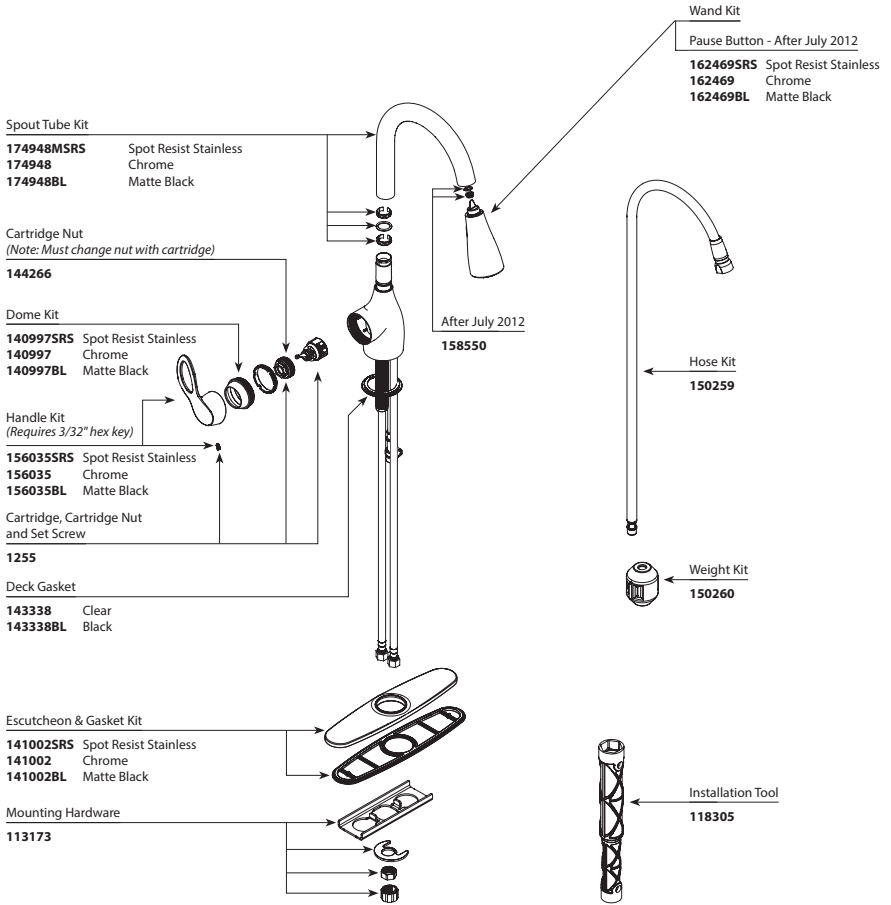

KLEO™
Single-Handle High Arc Pulldown Kitchen Faucet

MODEL	HANDLE	FINISH
CA87011SRS	Lever	Spot Resist Stainless
CA87011	Lever	Chrome
CA87011BL	Lever	Matte Black