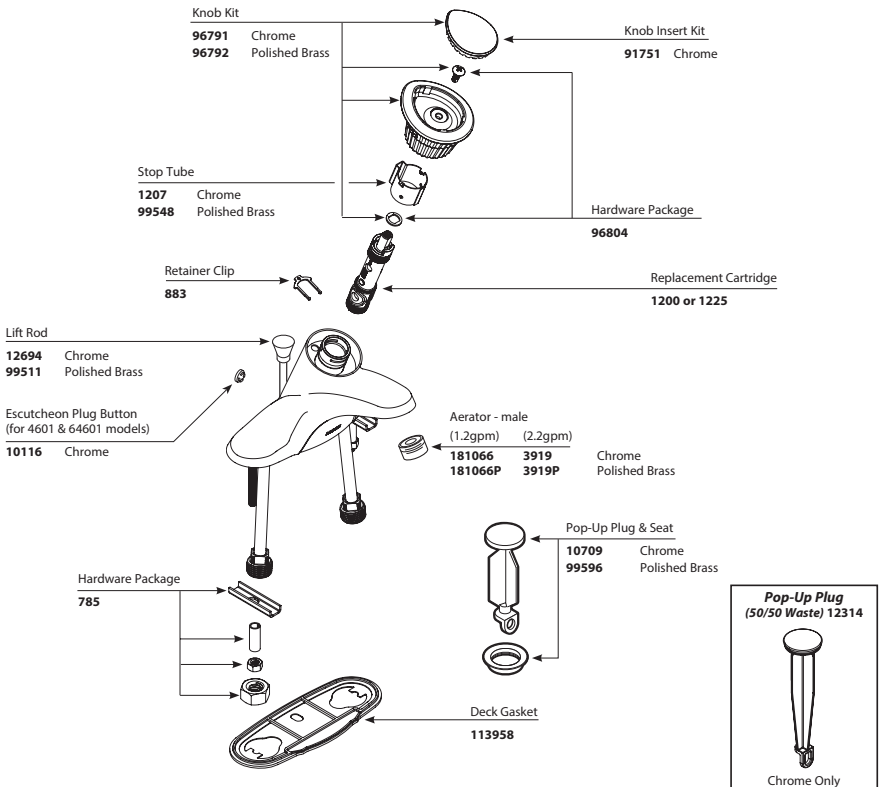

CHATEAU®			
Single-Handle Lavatory Faucet			
MODEL		WASTE	FINISH
4601	Lav 1/2" connections	None	Chrome
4621	Lav 1/2" connections	Metallic	Chrome
4621P	Lav 1/2" connections	Metallic	Polished Brass
4625	Lav 16" supplies	Metallic	Chrome
64601	Lav 1/2" connections	None	Chrome
64620	Lav 1/2" connections	Metallic	Chrome
64621	Lav 1/2" connections	50/50	Chrome
64624	Lav 16" supplies	Metallic	Chrome
64625	Lav 16" supplies	50/50	Chrome