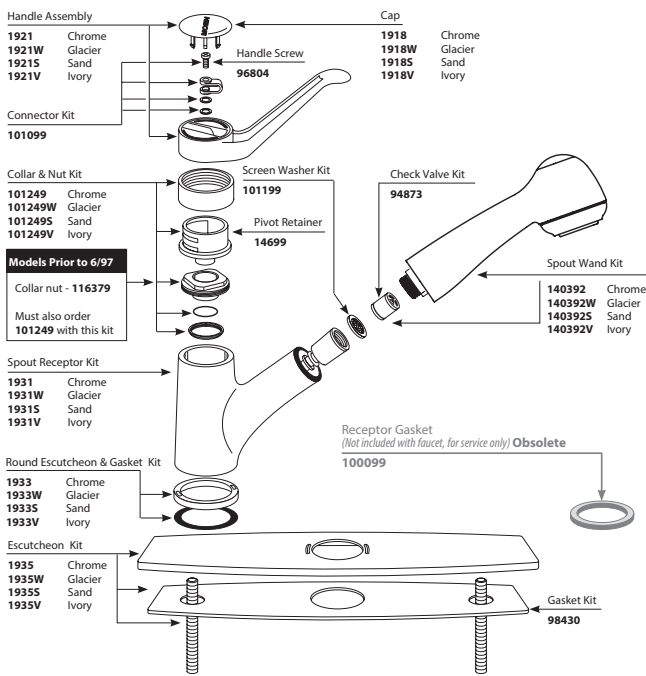

**OneTouch®
Single Control Kitchen Pullout Faucet**

MODEL	HANDLE	FINISH	MODEL	HANDLE	FINISH
87540W	Lever	Glacier	DISCONTINUED		
87540S	Lever	Sand	7385	Lever	Chrome/Glacier
87540CSD	Lever	Chrome w/Soap Dispenser	7385C	Lever	Chrome
			7385W	Lever	Glacier
			7385S	Lever	Sand
			7385V	Lever	Ivory
			67385	Lever	Chrome/Glacier
			67385C	Lever	Chrome
			67385S	Lever	Sand
			67385V	Lever	Ivory
			67385W	Lever	Glacier
			87540	Lever	Chrome/Glacier
			87540C	Lever	Chrome

Please Note: For under the deck parts, service kits, and valve bodies, you must refer to the following page.