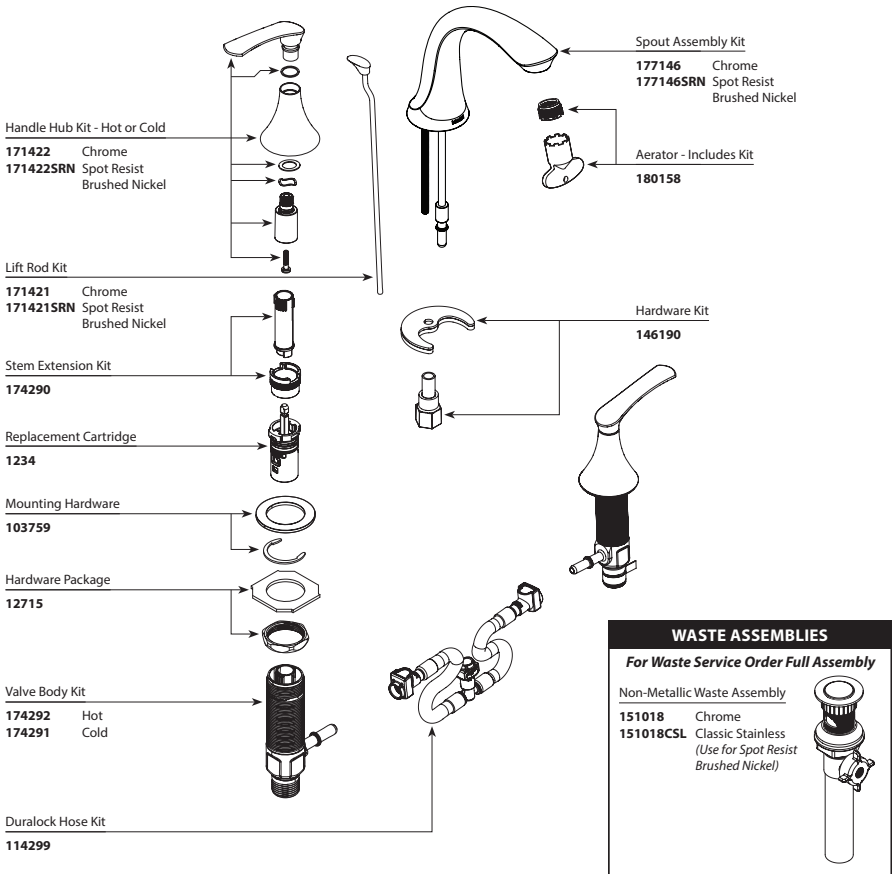

DARCY™
Two-Handle Widespread Lavatory Faucet

MODEL	FINISH	NOTES
WS84551	Chrome	Non-Metallic Waste
WS84551SRN	Spot Resist Brushed Nickel	Non-Metallic Waste