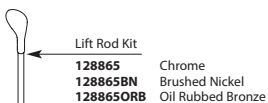

EVA™ Two-Handle Widespread Lavatory Faucet Trim		
MODEL	HANDLE	FINISH
T6420	Lever	Chrome
T6420BN	Lever	Brushed Nickel
T6420ORB	Lever	Oil Rubbed Bronze

Handle Kit - HOT or COLD