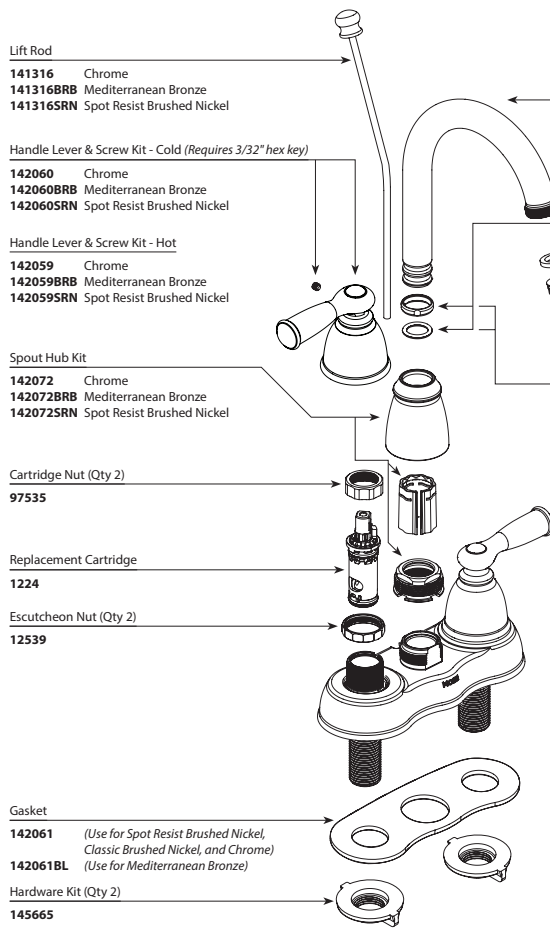

BANBURY®		
Two Handle Centerset Lavatory Faucet		
MODEL	FINISH	NOTES
WS84913	Chrome	Non-Metallic Waste
WS84913BRB	Mediterranean Bronze	Non-Metallic Waste
WS84913SRN	Spot Resist Brushed Nickel	Non-Metallic Waste

WASTE ASSEMBLIES	
For Waste Service Order Full Assembly	
Non-Metallic Waste Assembly	
151018 Chrome	
151018CSL Classic Stainless (Use for Spot Resist Brushed Nickel)	
151018BRB Mediterranean Bronze	
USE ON DECKS < 1/4" (6mm)	USE ON DECKS > 1-3/16" (30mm)
Thin Deck Spacer Kit (Qty 2) 146936	Thick Deck Extension Kit (Qty 2) 100818