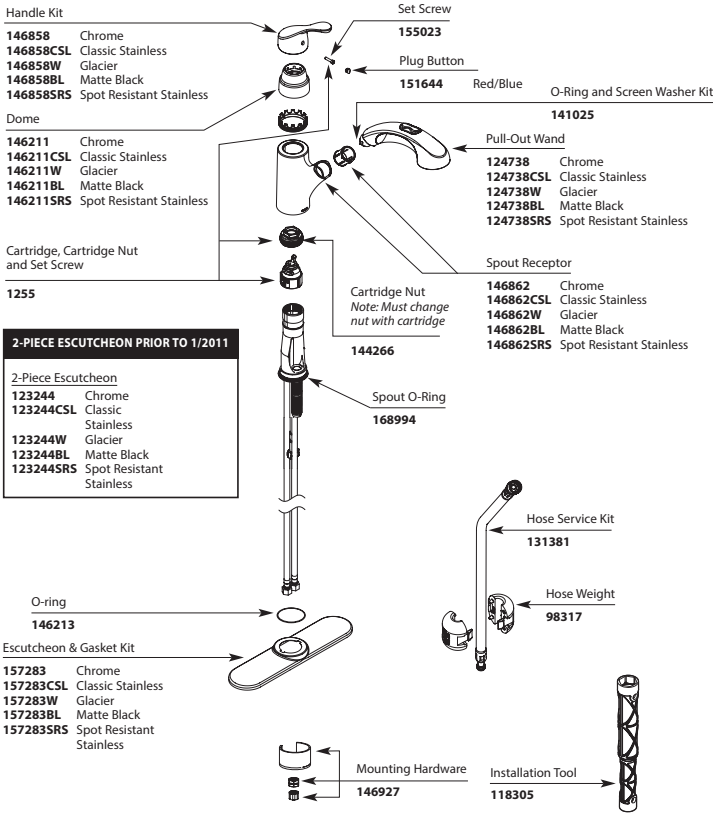

RENZO

Single Control Kitchen Faucet

MODEL	FINISH
CA87316C	Chrome
CA87316CSL	Classic Stainless
CA87316W	Glacier
CA87316BL	Matte Black
CA87316SRS	Spot Resistant Stainless