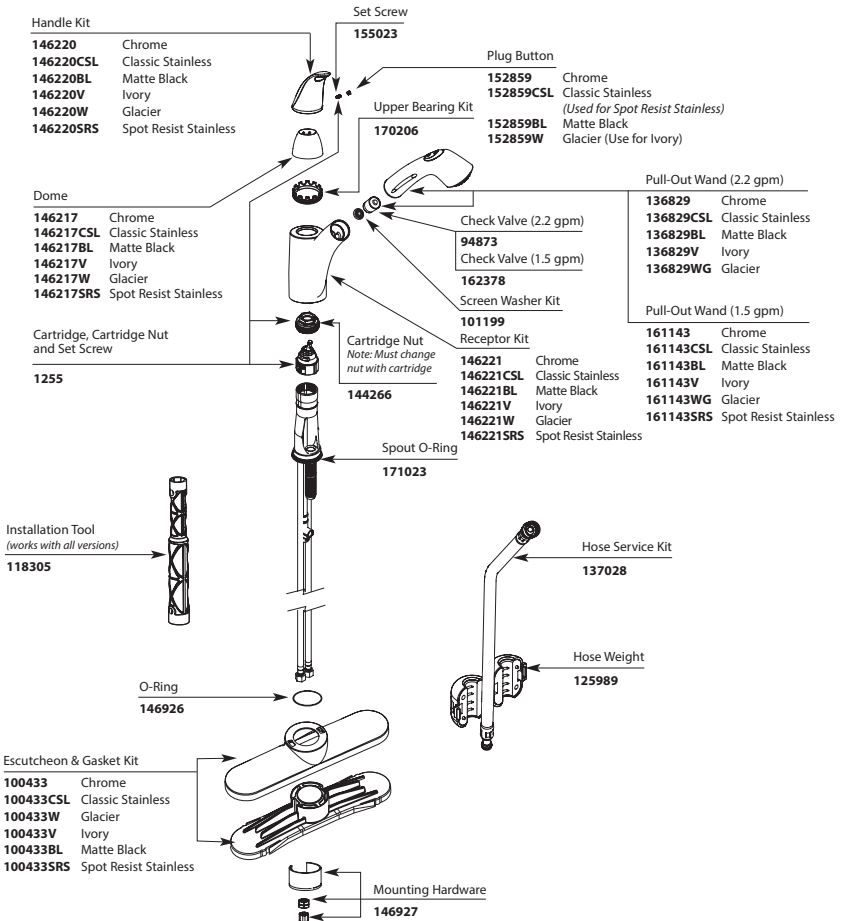

Please Note: For under the deck parts, service kits, and valve bodies, you must refer to the following page.

**OneTouch™
Valve Bodies/Below Deck Parts**

OLD STYLE VALVE BODY (Cast)

Models Prior to 1/99

NEW STYLE FABRICATED VALVE BODY (FVB)

Vacuum Breaker
Conversion Kit
100593
*(includes plug, hub
hose, check valves
& hose adapter)*

Extensa™

Single Control Kitchen Faucet with Pullout Spray

MODEL	HANDLE	FINISH
7560C	Lever	Chrome
7560CSL	Lever	Classic Stainless
7560CSLBL	Lever	Classic Stainless/Matte Black
7560BL	Lever	Matte Black
7560V	Lever	Ivory
7560W	Lever	Glacier
7560SRS	Lever	Spot Resist Stainless