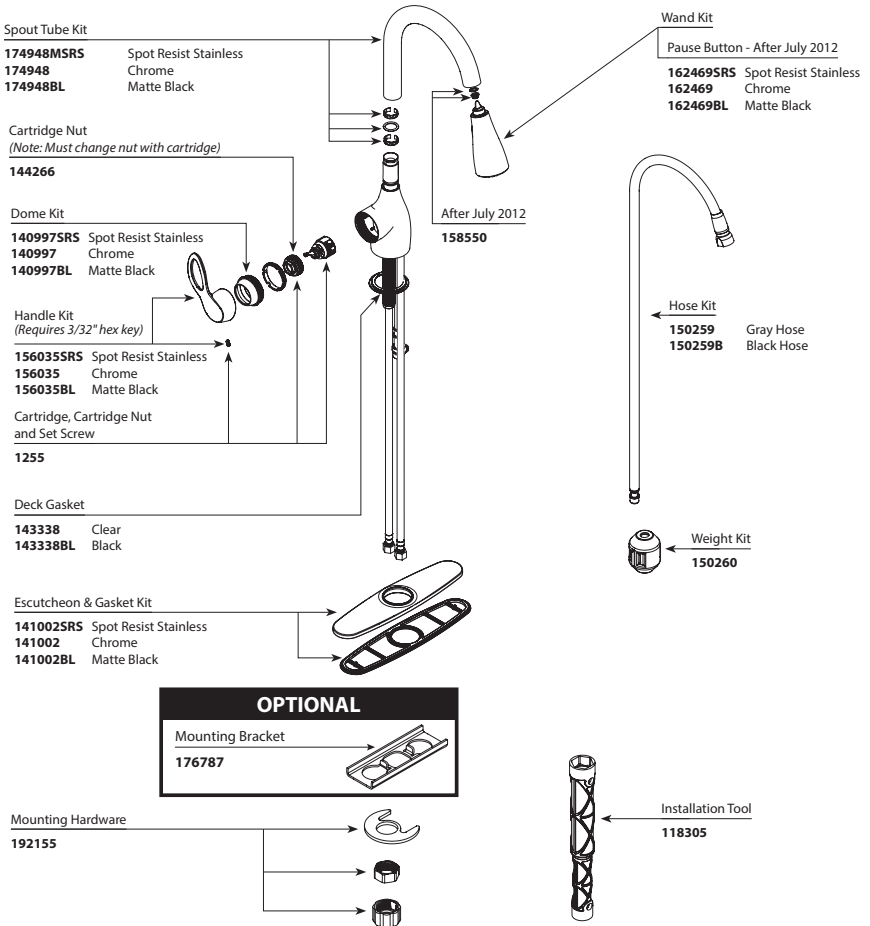

KLEO™
Single-Handle High Arc Pulldown Kitchen Faucet

MODEL	HANDLE	FINISH
CA87011SRS	Lever	Spot Resist Stainless
CA87011	Lever	Chrome
CA87011BL	Lever	Matte Black