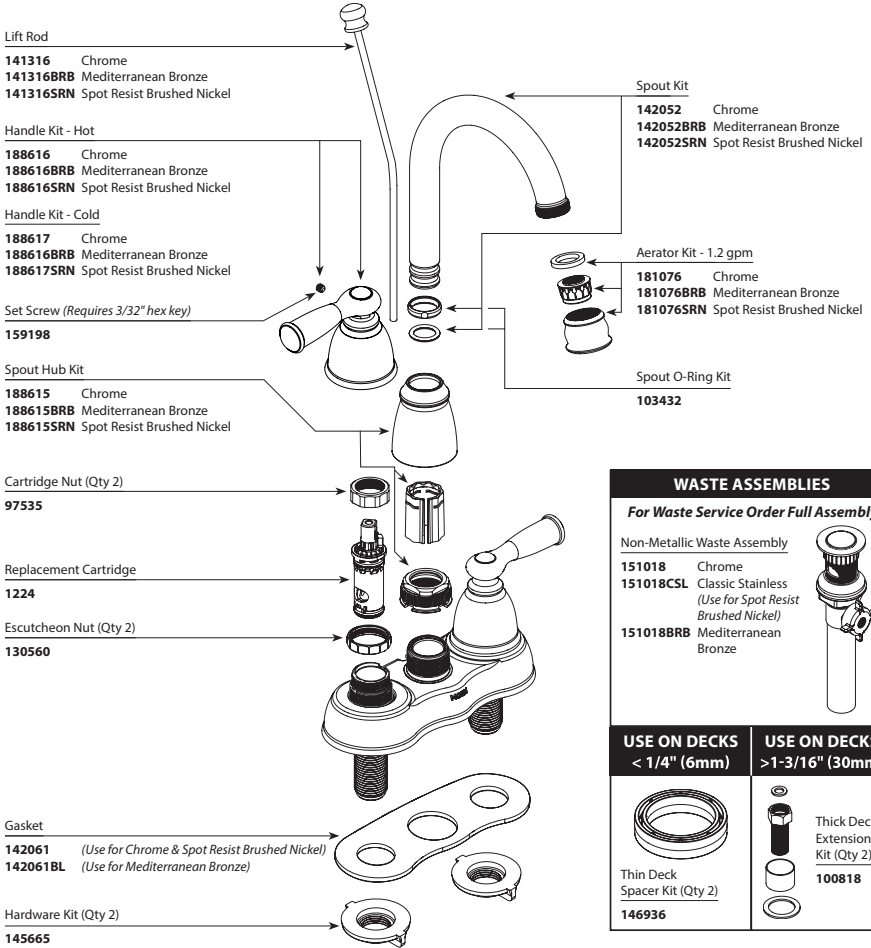

BANBURY®		
Two Handle Centerset Lavatory Faucet		
MODEL	FINISH	NOTES
WS84913	Chrome	Non-Metallic Waste
WS84913BRB	Mediterranean Bronze	Non-Metallic Waste
WS84913SRN	Spot Resist Brushed Nickel	Non-Metallic Waste

WASTE ASSEMBLIES	
For Waste Service Order Full Assembly	
Non-Metallic Waste Assembly	
151018 Chrome	
151018CSL Classic Stainless (Use for Spot Resist Brushed Nickel)	
151018BRB Mediterranean Bronze	
<table border="1"> <thead> <tr> <th style="text-align: center;">USE ON DECKS < 1/4" (6mm)</th> <th style="text-align: center;">USE ON DECKS > 1-3/16" (30mm)</th> </tr> </thead> <tbody> <tr> <td> Thin Deck Spacer Kit (Qty 2) 146936 </td> <td> Thick Deck Extension Kit (Qty 2) 100818 </td> </tr> </tbody> </table>