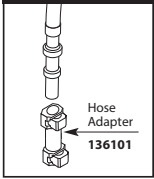

Aberdeen™ Single Handle High Arc Pull Down Kitchen Faucet

MODEL
7590C
7590CSL
7590ORB

HANDLE
Lever
Lever
Lever

FINISH
Chrome
Classic Stainless
Oil Rubbed Bronze

**QUICK CONNECTION
PRIOR TO 12/2009**

HOSE ADAPTER CLIP

Spout Kit

153976 Chrome
153976CSL Classic Stainless
153976ORB Oil Rubbed Bronze

Wand Screen and O-ring Kit (2.2 gpm)

141025

Wand Screen and O-ring Kit (1.5 gpm)

158550

Set Screw Kit
155023

Plug Button Kit

152859 Chrome
152859CSL Classic Stainless
152859ORB Oil Rubbed Bronze

Handle Kit

150664 Chrome
150664CSL Classic Stainless
150664ORB Oil Rubbed Bronze

Cartridge Nut

144266

Handle Hub

114305 Chrome
114305CSL Classic Stainless
114305ORB Oil Rubbed Bronze

Note: Must change nut with cartridge.

Replacement Cartridge, Nut & Set Screw
1255

Upper Bearing Kit
170206

Wand Kit (2.2 gpm)

134742 Chrome
134742CSL Classic Stainless
134742ORB Oil Rubbed Bronze

Wand Kit (1.5 gpm)

161149 Chrome
161149CSL Classic Stainless
161149ORB Oil Rubbed Bronze

Spout Hub Kit

156781 Chrome
156781CSL Classic Stainless
156781ORB Oil Rubbed Bronze

Gasket Kit

159576

Hose Kit

150259

Quick Connection

136101

Hardware Kit

113173

Hardware Kit

100008

Weight Kit

150260

Installation Tool

118305

**HOSE/HOSE WEIGHT
PRIOR TO 6/2011**

**INCLUDES OLD
SPOUT SERVICE KIT
140249, 140249CSL,
140249ORB**

**HANDLE PLUG BUTTON
PRIOR TO 1/2011**