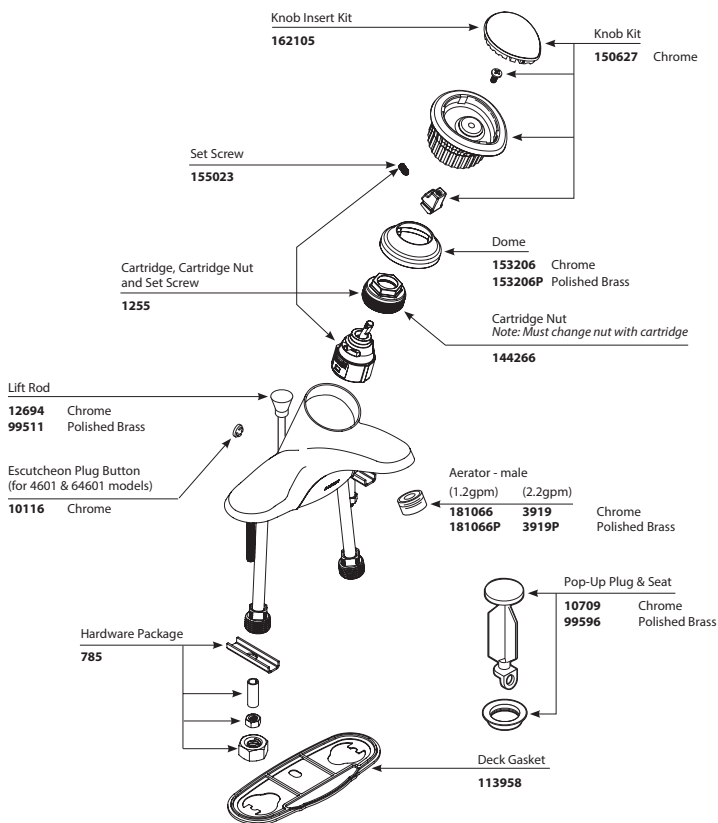

CHATEAU® Single-Handle Lavatory Faucet			
MODEL		WASTE	FINISH
4601	Lav 1/2" connections	None	Chrome
4621	Lav 1/2" connections	Metallic	Chrome
4621P	Lav 1/2" connections	Metallic	Polished Brass
4625	Lav 3/8" flex supplies	Metallic	Chrome
64600	Lav 3/8" compression	None	Chrome
64601	Lav 1/2" connections	None	Chrome
64620	Lav 1/2" connections	Metallic	Chrome
64621	Lav 1/2" connections	50/50	Chrome
64625	Lav 3/8" flex supplies	50/50	Chrome
64625	Lav 3/8" flex supplies	50/50	Chrome