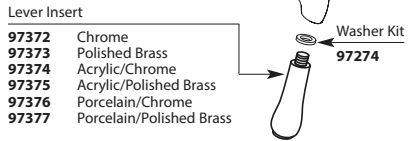

MONTICELLO® Two-Handle Tub/Shower Valve			
Trim Only MODEL	Tub & Shower MODEL	FINISH	Shower Only MODEL
DISCONTINUED SKUS	2594	Chrome	2592CP
2590C	2594CP	Chrome/Pol. Brass	
2590W	2594P	Pol. Brass	
	82206	Chrome/Pol. Brass	
	82200	Chrome	2592
	82204	Chrome/Porcelain	2592P
	82200W	Glacier