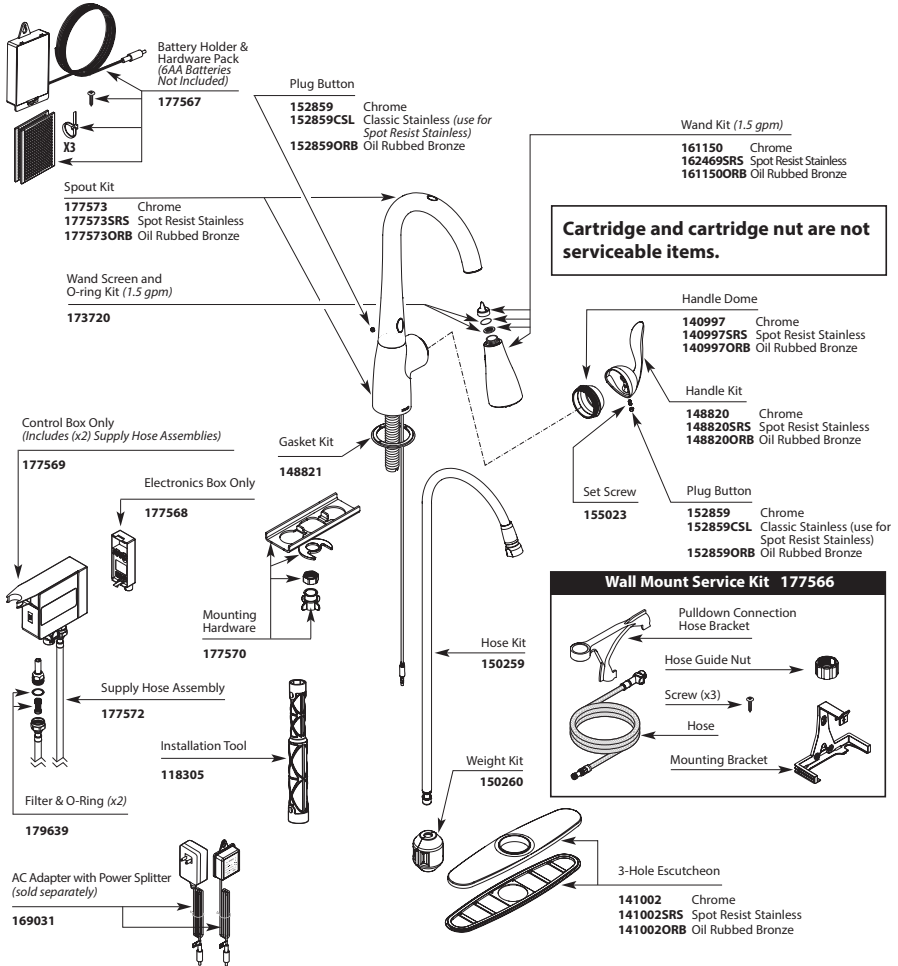

ARBOR™ with MOTIONSENSE™
Hands-Free, Single-Handle High Arc
Pulldown Kitchen Faucet

<u>MODELS</u>	<u>FINISH</u>
7594EC	Chrome
7594ESRS	Spot Resist Stainless
7594EORB	Oil Rubbed Bronze