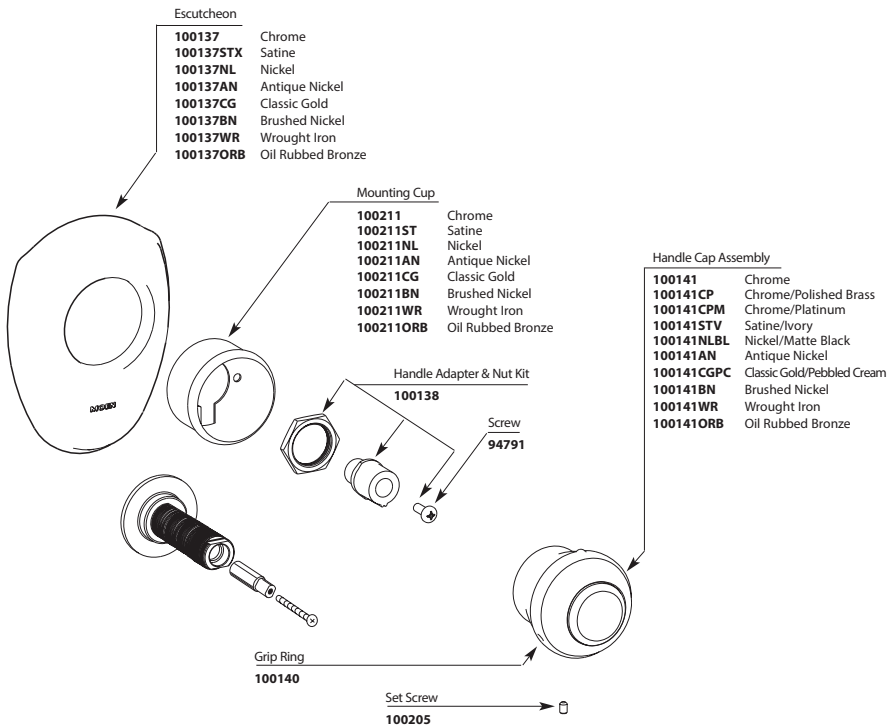

5-Function Transfer Valve Trim		
MODEL	HANDLE TYPE	FINISH
T4160	Knob	Chrome
T4160AN	Knob	Antique Nickel
T4160CP	Knob	Chrome/Pol. Brass
T4160P	Knob	Polished Brass
T4160CPM	Knob	Chrome/Platinum
T4160PM	Knob	Platinum
T4160STV	Knob	Satine/Ivory
T4160ST	Knob	Satine
T4160CGPC	Knob	Classic Gold/ Pebbled Cream
T4160ORB	Knob	Oil Rubbed Bronze
T4160WR	Knob	Wrought Iron
T4160NL	Knob	Nickel
T4160BN	Knob	Brushed Nickel
DISCONTINUED SKUS		
T4160NLBL	Knob	Nickel/Matte Black
T4160CGSA	Knob	Classic Gold/Seaspray