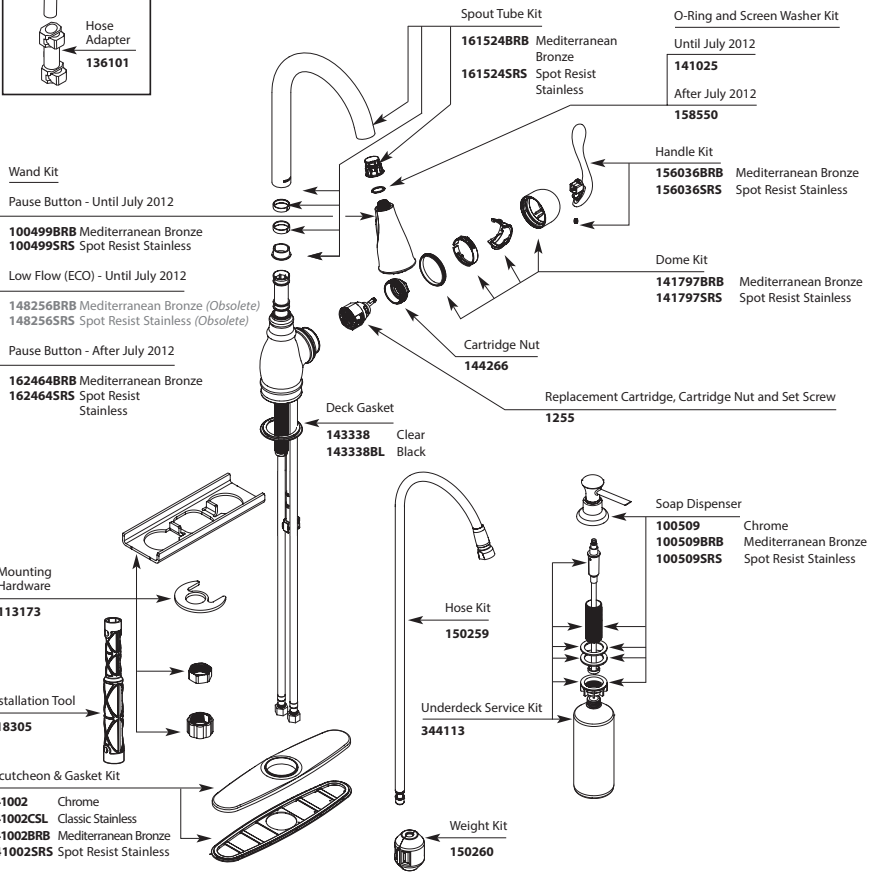

ANABELLE™		
Single-Handle High Arc Pulldown Kitchen Faucet		
MODEL	TYPE	FINISH
CA87003BRB	Lever	Mediterranean Bronze
CA87003SRS	Lever	Spot Resist Stainless
DISCONTINUED		
CA87003	Lever	Chrome