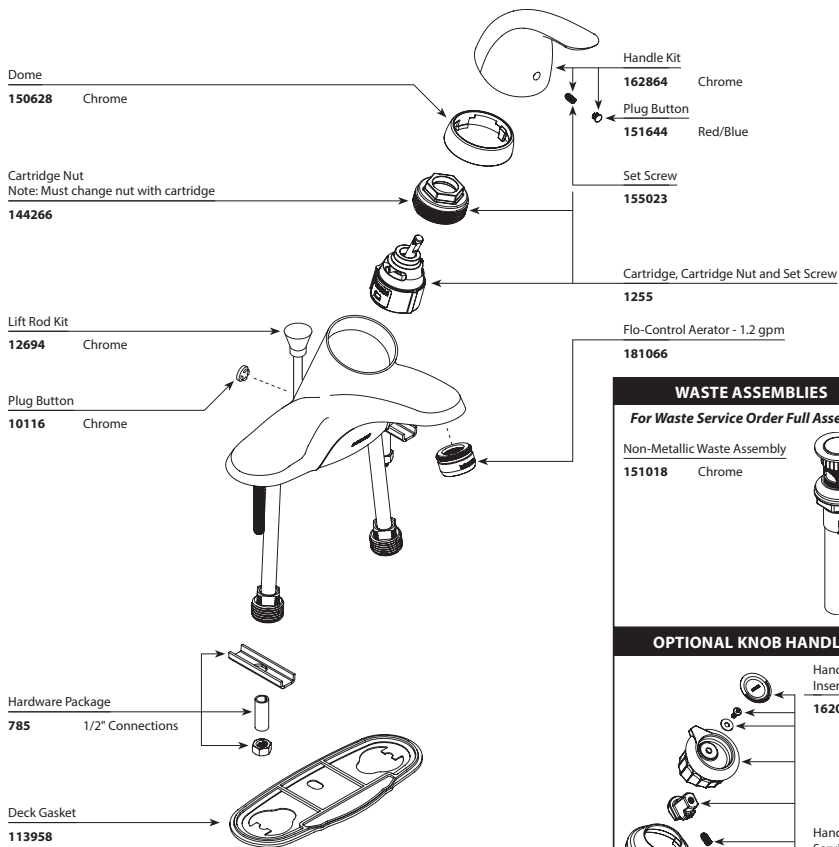

ADLER™
Single-Handle Lavatory Faucet

MODEL	FINISH	NOTES
WS84503	Chrome	Non-Metallic Waste

WASTE ASSEMBLIES

For Waste Service Order Full Assembly

Non-Metallic Waste Assembly
151018 Chrome

OPTIONAL KNOB HANDLE

Handle Insert Kit
162043

Handle Service Kit
162623