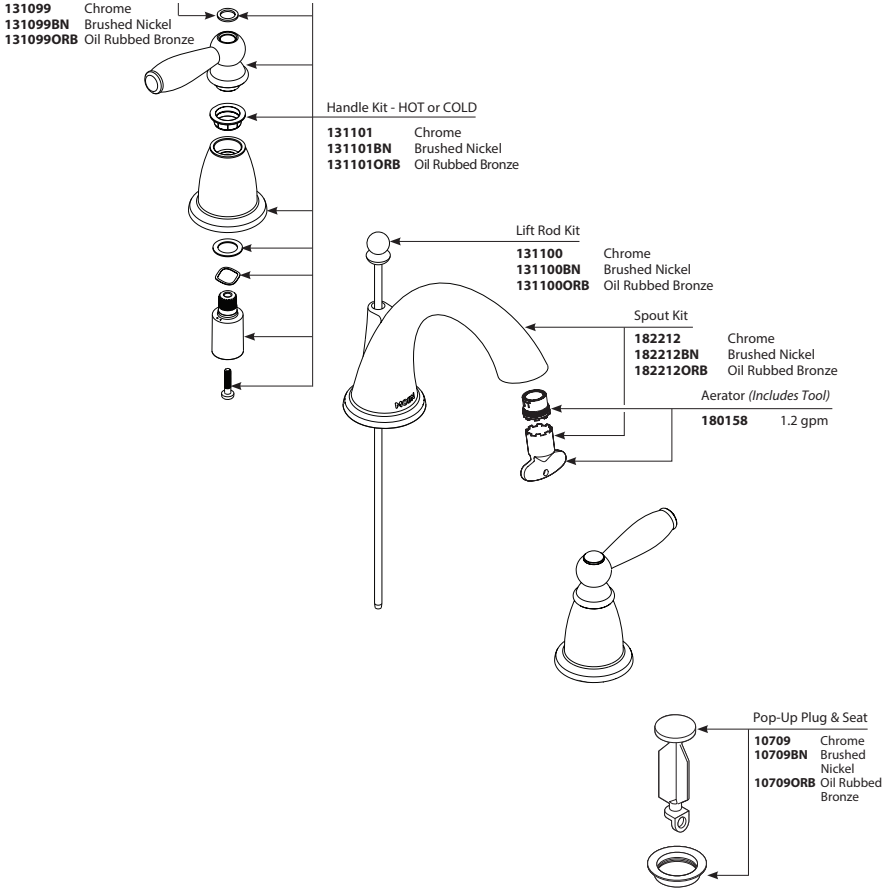

Handle Kit - HOT or COLD

EVA™ Two-Handle Widespread Lavatory Faucet Trim		
MODEL	HANDLE	FINISH
T6420	Lever	Chrome
T6420BN	Lever	Brushed Nickel
T6420ORB	Lever	Oil Rubbed Bronze

Handle Kit - HOT or COLD

BRANTFORD™		
Two-Handle Widespread Lavatory Faucet Trim		
MODEL	HANDLE	FINISH
T6620	Lever	Chrome
T6620BN	Lever	Brushed Nickel
T6620ORB	Lever	Oil Rubbed Bronze