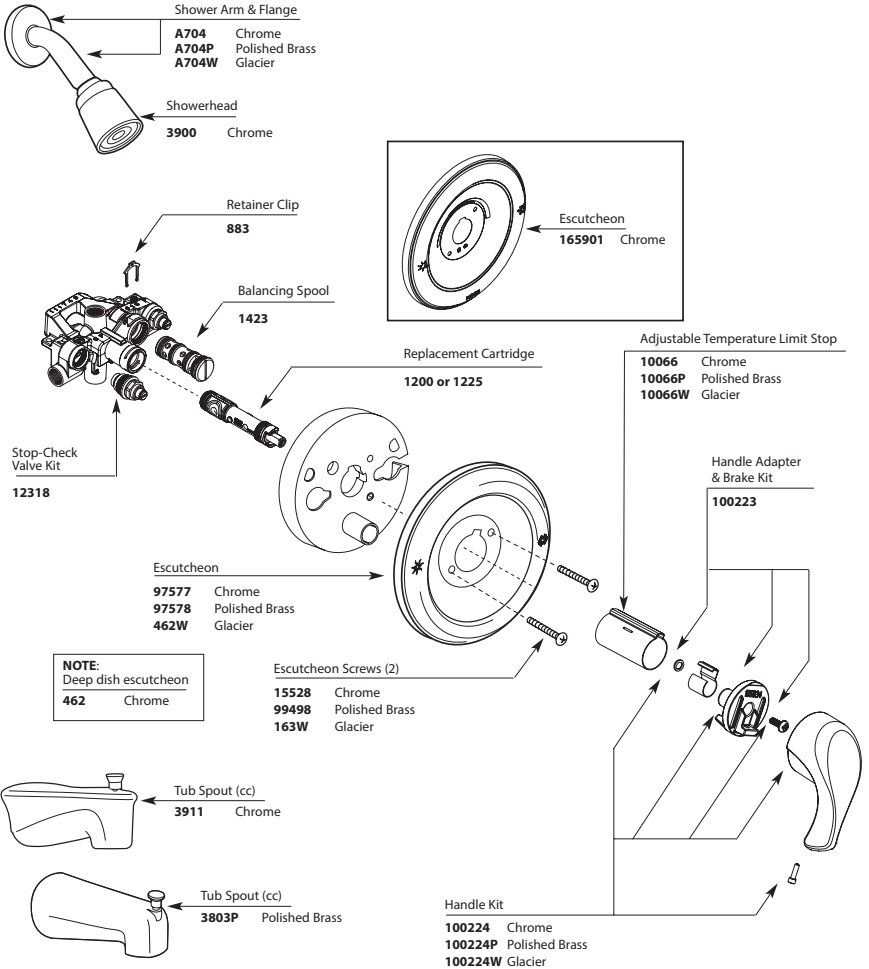

LEGEND® MOENTROL®					
Valve Trim		Shower Only		Tub & Shower	
MODEL	FINISH	MODEL	FINISH	MODEL	FINISH
TL170	Chrome	L3175	Chrome	L3189	Chrome
L3170	Chrome			TL172	Chrome
DISCONTINUED SKUS					
TL170CP	Chrome/Pol. Brass	TL171	Chrome	TL172CP	Chrome/Pol. Brass
TL170P	Polished Brass	TL171CP	Chrome/Pol. Brass	TL172P	Polished Brass
TL170W	Glacier	TL171P	Polished Brass	TL172W	Glacier
L3150	Chrome	TL171W	Glacier	L3169	Chrome
L3155	Chrome	L3175P	Polished Brass	L3189P	Polished Brass
L3170P	Polished Brass	L3175W	Glacier	L3189W	Glacier