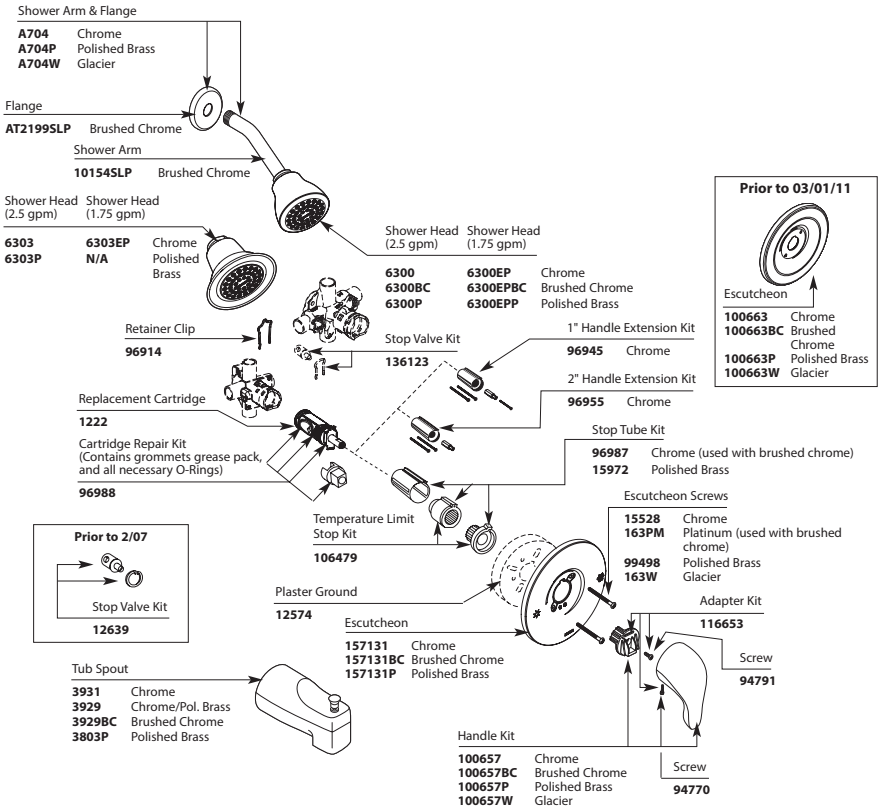

CHATEAU® Posi-Temp® Single-Handle Tub/Shower Valve								
Valve Trim			Shower Only*			Tub/Shower*		
MODEL		w/stops	MODEL		w/stops	MODEL	w/stops	
L2352‡	Chrome	no	L2362‡	Chrome	yes	L2353‡	Chrome	no
L2361‡	Chrome	yes	TL102	Chrome	--	L2353P‡	Polished Brass	--
TL181	Chrome	--	TL102BC	Brushed Chrome	--	L2363‡	Chrome	yes
TL181BC	Brushed Chrome	--	TL182	Chrome	--	TL103	Chrome	--
			TL182BC	Brushed Chrome	--	TL103BC	Brushed Chrome	--
			TL182P	Polished Brass	--	TL183	Chrome	--
			TL182EP	Chrome	--	TL183BC	Brushed Chrome	--
			TL182EPBC	Brushed Chrome	--	TL183P	Polished Brass	--
			TL182NH	Chrome	--	TL183EP	Chrome	--
			TL182NHBC	Brushed Chrome	--	TL183EPBC	Brushed Chrome	--
						TL183NH	Chrome	--
						TL183NHBC	Brushed Chrome	--
						TL188	Chrome	--

‡ denotes valve is included with these models
* All models include 2.5 gpm showerhead except those with EP suffix (1.75 gpm showerhead) or those with NH suffix (no showerhead)

DISCONTINUED SKUS							
2300	2325	2370	L2351	L2357	TL181P	TL183CP	
2300P	2325P	2375	L2352P	L2357P	TL181W	TL183W	
2320	2339	2375P	L2352W	L2364	TL182CP	TL191	
2320P	2339P	2389	L2353W	L2364P	TL182W		

* Trim can be used with 62300 series or 2500 series valve