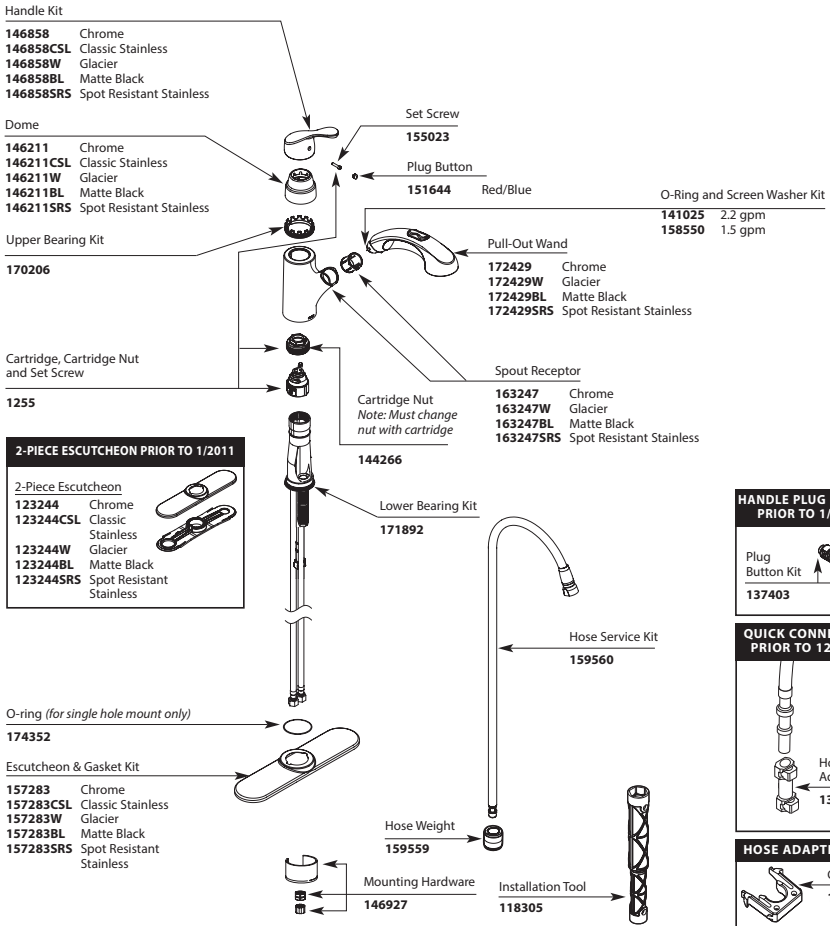

RENZO
Single Control Kitchen Faucet

MODEL	FINISH
CA87316C	Chrome
CA87316CSL	Classic Stainless
CA87316W	Glacier
CA87316BL	Matte Black
CA87316SRS	Spot Resistant Stainless