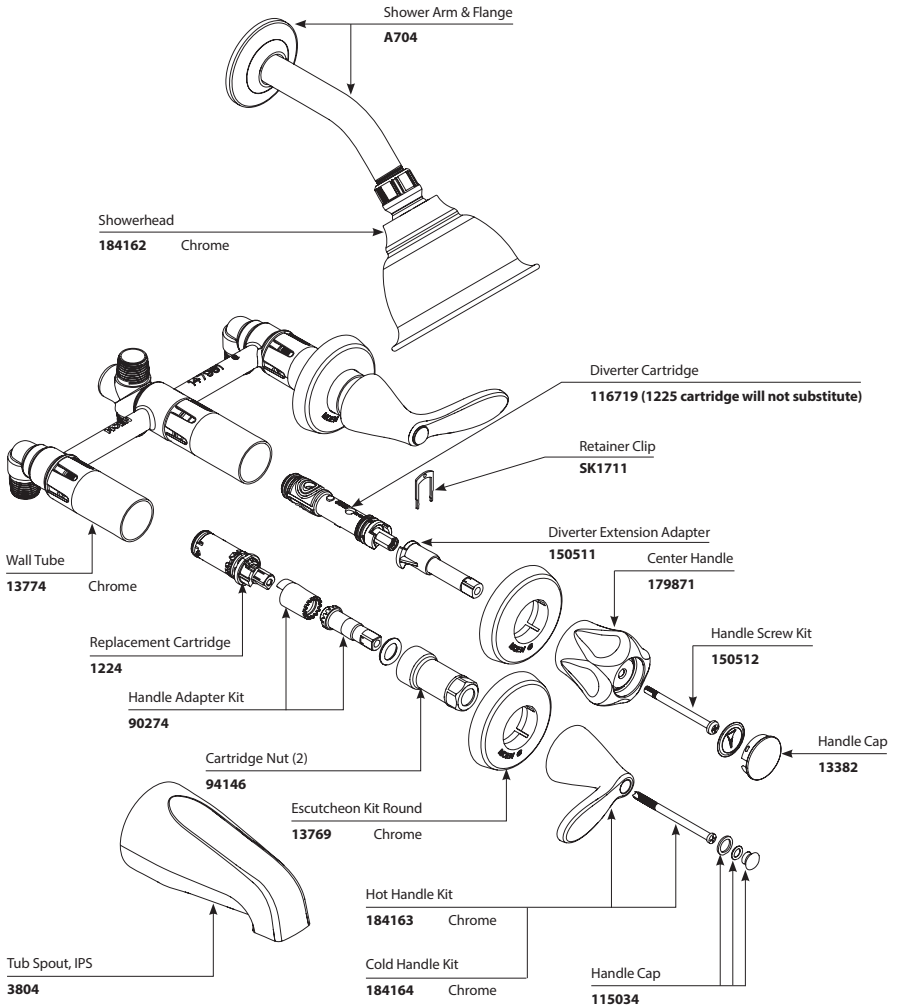

Adler™
Three-Handle Tub/Shower Valve

MODEL	TYPE	FINISH
82663	Lever	Chrome