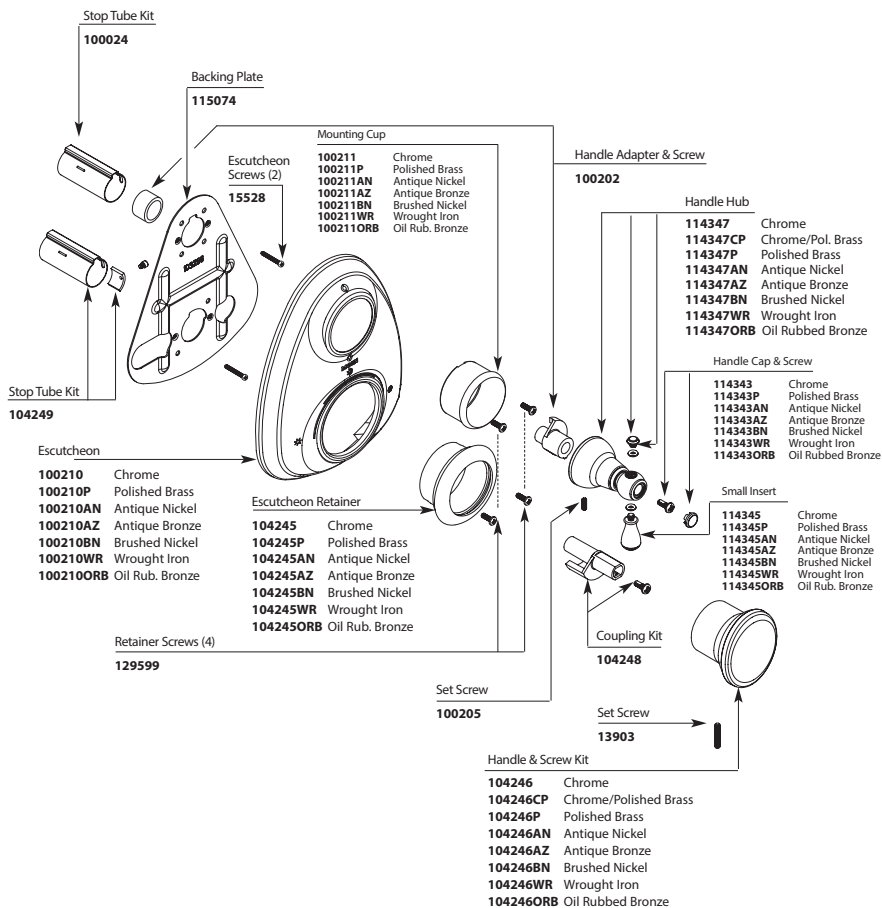

KINGSLEY™ MOENTROL®
with Built-In 3 Function Diverter Shower
Valve Trim for sku #263 Vertical Spa

<u>MODEL</u>	<u>HANDLE</u>	<u>FINISH</u>
T4111	Lever/Knob	Chrome
T4111AN	Lever/Knob	Antique Nickel
T4111AZ	Lever/Knob	Antique Bronze
T4111BN	Lever/Knob	Brushed Nickel
T4111WR	Lever/Knob	Wrought Iron
T4111ORB	Lever/Knob	Oil Rubbed Bronze
Discontinued Skus		
T4111CP	Lever/Knob	Chrome/Pol. Brass
T4111P	Lever/Knob	Polished Brass