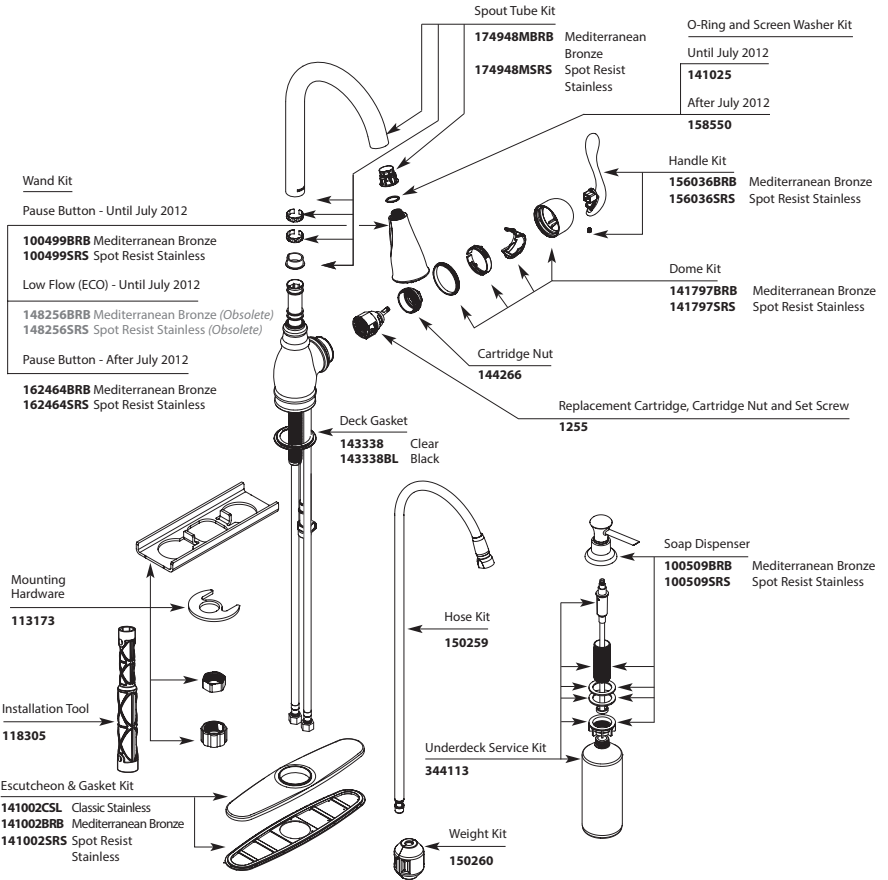

ANABELLE™		
Single-Handle High Arc Pull-Down Kitchen Faucet		
MODEL	TYPE	FINISH
CA87003BRB	Lever	Mediterranean Bronze
CA87003SRS	Lever	Spot Resist Stainless
DISCONTINUED		
CA87003	Lever	Chrome

See Next Page for Additional Finishes