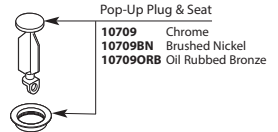

EVA™		
Two-Handle Widespread Lavatory Faucet Trim		
MODEL	HANDLE	FINISH
T6420	Lever	Chrome
T6420BN	Lever	Brushed Nickel
T6420ORB	Lever	Oil Rubbed Bronze

Handle Kit - HOT or COLD