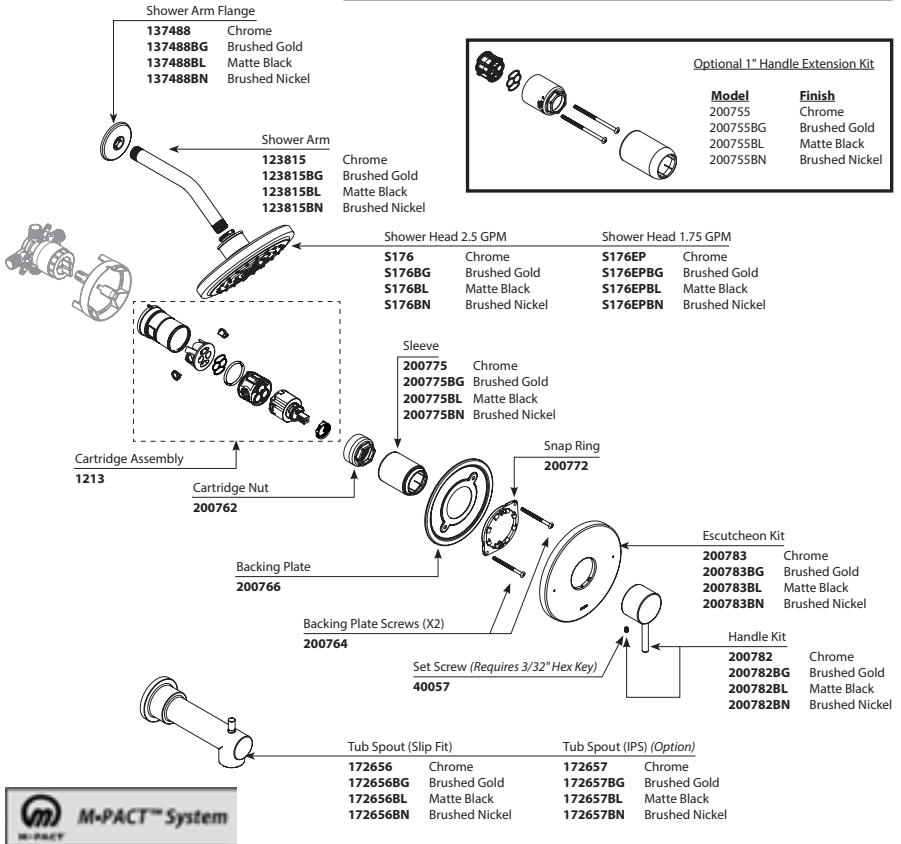

- Order by Part Number
- Trim can be used with U130 series or U140 series valve

ALIGN™
M-CORE™ 3-Series Trim

Valve Trim Only	Shower Trim Only	Tub Shower Trim	Finish
UT3291	UT3292	UT3293	Chrome
UT3291BG	UT3292BG	UT3292BG	Brushed Gold
UT3291BL	UT3292BL	UT3293BL	Matte Black
UT3291BN	UT3292BN	UT3293BN	Brushed Nickel
	UT3292EP	UT3293EP	Chrome
	UT3292EPBG	UT3293EPBG	Brushed Gold
	UT3292BLEPBL	UT3293EPBL	Matte Black
	UT3292EPBN	UT3293EPBN	Brushed Nickel

EP = 1.75gpm head