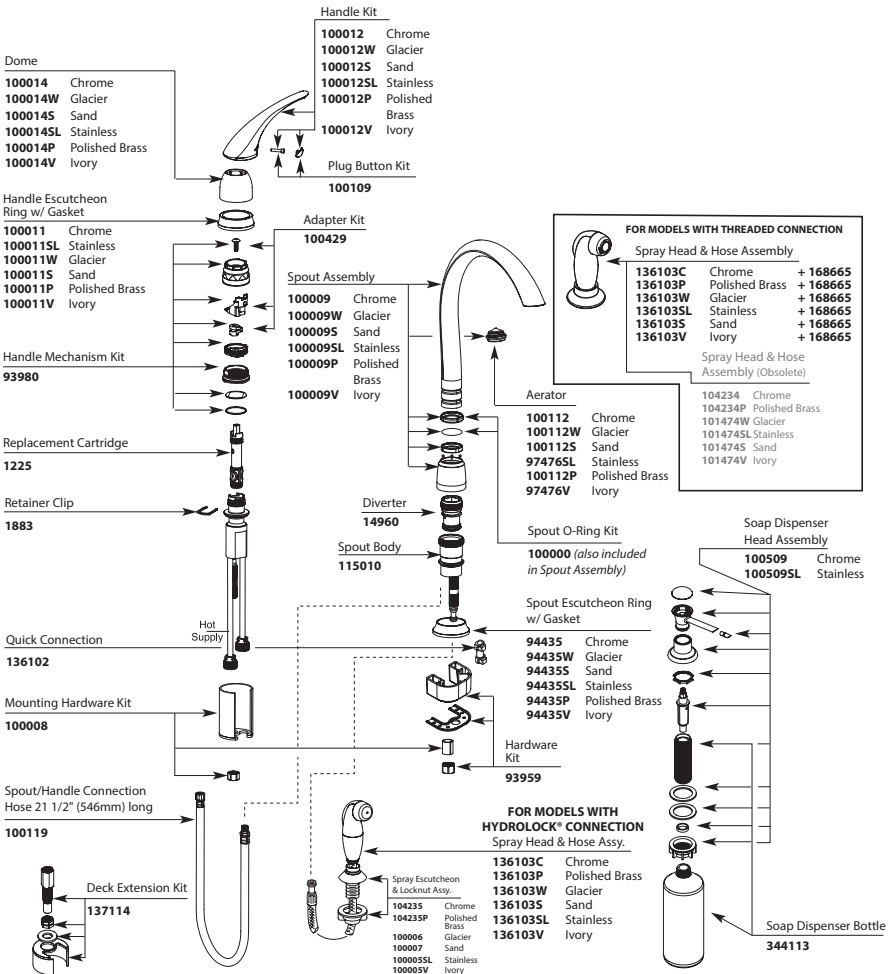

**MONTICELLO® with Cathedral™ Spout
Single-Handle Kitchen Faucet**

MODEL		FINISH
7730	w/ Spray	Chrome
7730SL	w/ Spray	Stainless
87730	w/ Spray	Chrome
87730SL	w/ Spray	Stainless
87730W	w/ Spray	Glacier
87739	w/ Spray & Soap Dispenser	Chrome

DISCONTINUED SKUS		
7730W	w/ Spray	Glacier
7730S	w/ Spray	Sand
7730P	w/ Spray	Polished Brass
7730V	w/ Spray	Ivory
87730V	w/ Spray	Ivory