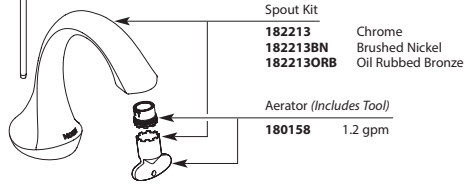

EVA™		
Two-Handle Widespread Lavatory Faucet Trim		
MODEL	HANDLE	FINISH
T6420	Lever	Chrome
T6420BN	Lever	Brushed Nickel
T6420ORB	Lever	Oil Rubbed Bronze

Handle Kit - HOT or COLD