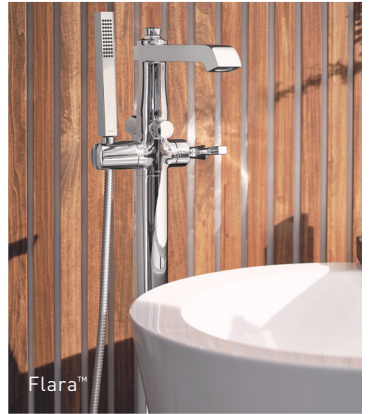

Doux™

Moen® Freestanding Tub Fillers

Taking distinction to new heights.

Moen is expanding tub filler options for the bath, giving designers and homeowners more choices when creating their dream space.

- Complete the bath with a full matching line of beautiful products that create a cohesive look throughout the entire room
- Thoughtfully designed with quality materials, precise details and a level of meticulous craftsmanship that is second to none
- Moen's mounting kit features an integrated mounting bracket with adjustable features to ensure a sturdy and wobble-free install

AVAILABLE FINISHES

- Chrome
- Brushed Nickel
- Brushed Gold
- Polished Nickel
- Oil Rubbed Bronze
- Matte Black

Available finishes vary by suite. Visit moen.com for details.