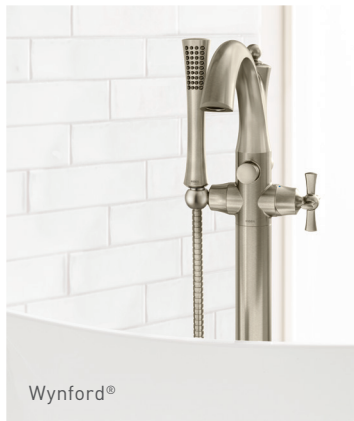

Wynford®

Weymouth®

90 Degree™

Moen® Freestanding Tub Fillers

Taking distinction to new heights.

Moen is expanding tub filler options for the bath, giving designers and homeowners more choices when creating their dream space.